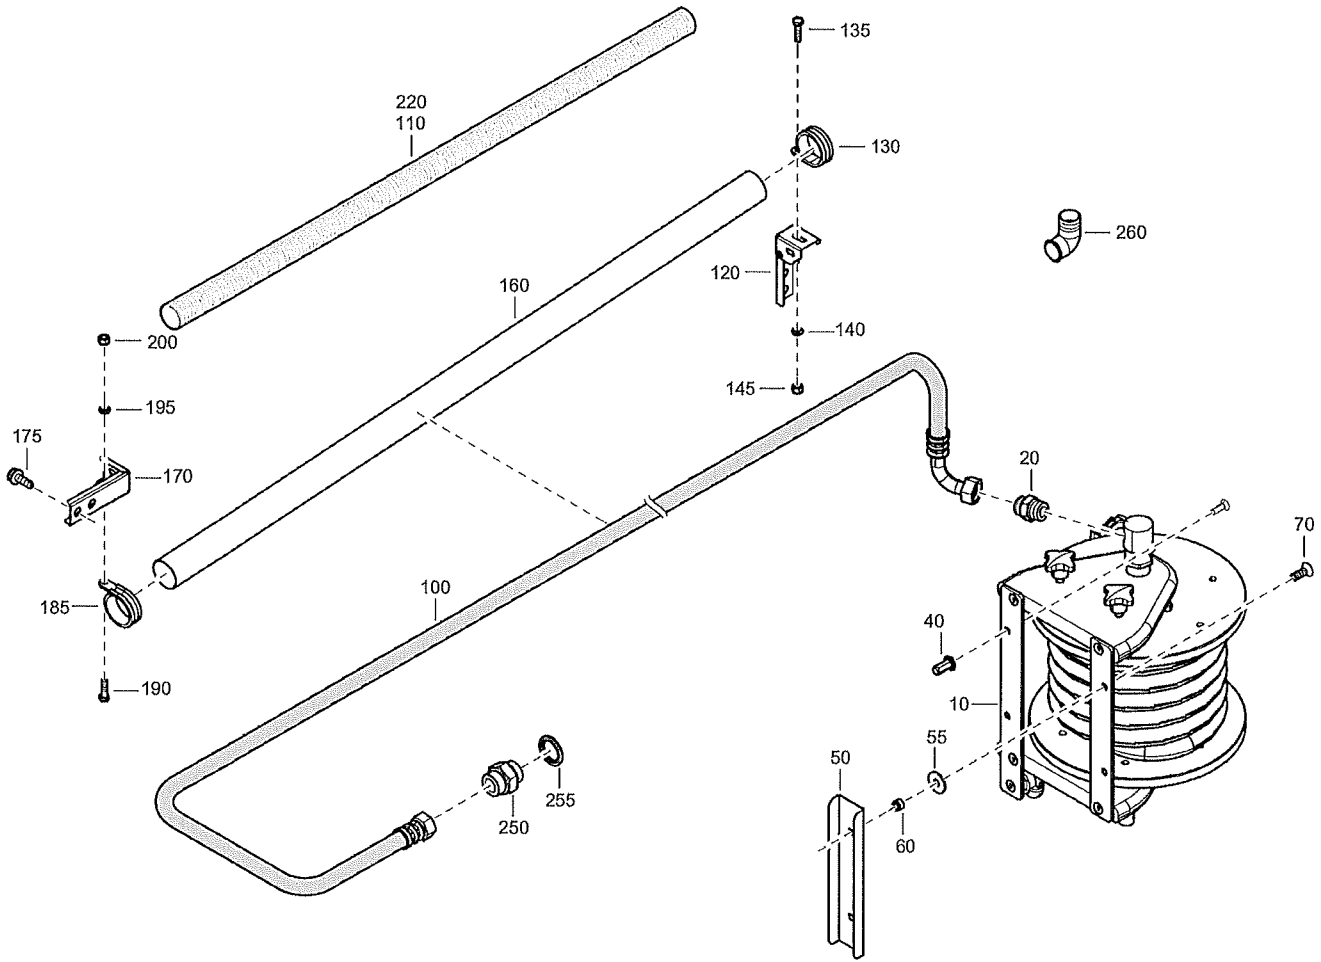

Options / accessories 1611731031_00 Hose reel

CROWDER SUPPLY CO, INC., 8495 ROSLYN ST., COMMERCE CITY, CO 80022 * TOLL FREE: 888-883-5144 * WWW.CROWDERSUPPLY.COM

Refer to Parts Online for the most up to date information. The printed information might be outdated.

Fri Oct 09 20:49:27 UTC 2020

Item	Part No.	Name	Qty	L
10	1638264500	Hose reel	1	
20	0571003536	Hexagon nipple	1	
40	0298100180	Nut	2	
50	1638344700	Back plate	1	
55	0300801900	Plain washer	2	
60	0291112818	Nut	2	
70	0216132403	Screw DIN7991	4	
100	1638332500	Hose assembly	1	
110	1626652808	Tube	AR	
120	1638313600	Bracket	1	
130	1613080104	Pipe clamp	1	
135	0147124703	Hexagon Bolt	1	
140	0301232100	Plain washer	1	
145	0266210800	Hexagon nut	1	
160	1638332200	Pipe	1	
170	1638313600	Bracket	1	
175	1619276600	Paint stripping bolt (M8x20)	1	
185	1613080104	Pipe clamp	1	
190	0147124703	Hexagon Bolt	1	
195	0301232100	Plain washer	1	
200	0266210800	Hexagon nut	1	
220	1626652808	Tube	AR	
250	1079584029	Hexagon nipple	1	
255	0661103800	Sealing washer	1	
260	0560020001	Elbow	1	

Refer to Parts Online for the most up to date information. The printed information might be outdated.

Fri Oct 09 20:49:27 UTC 2020