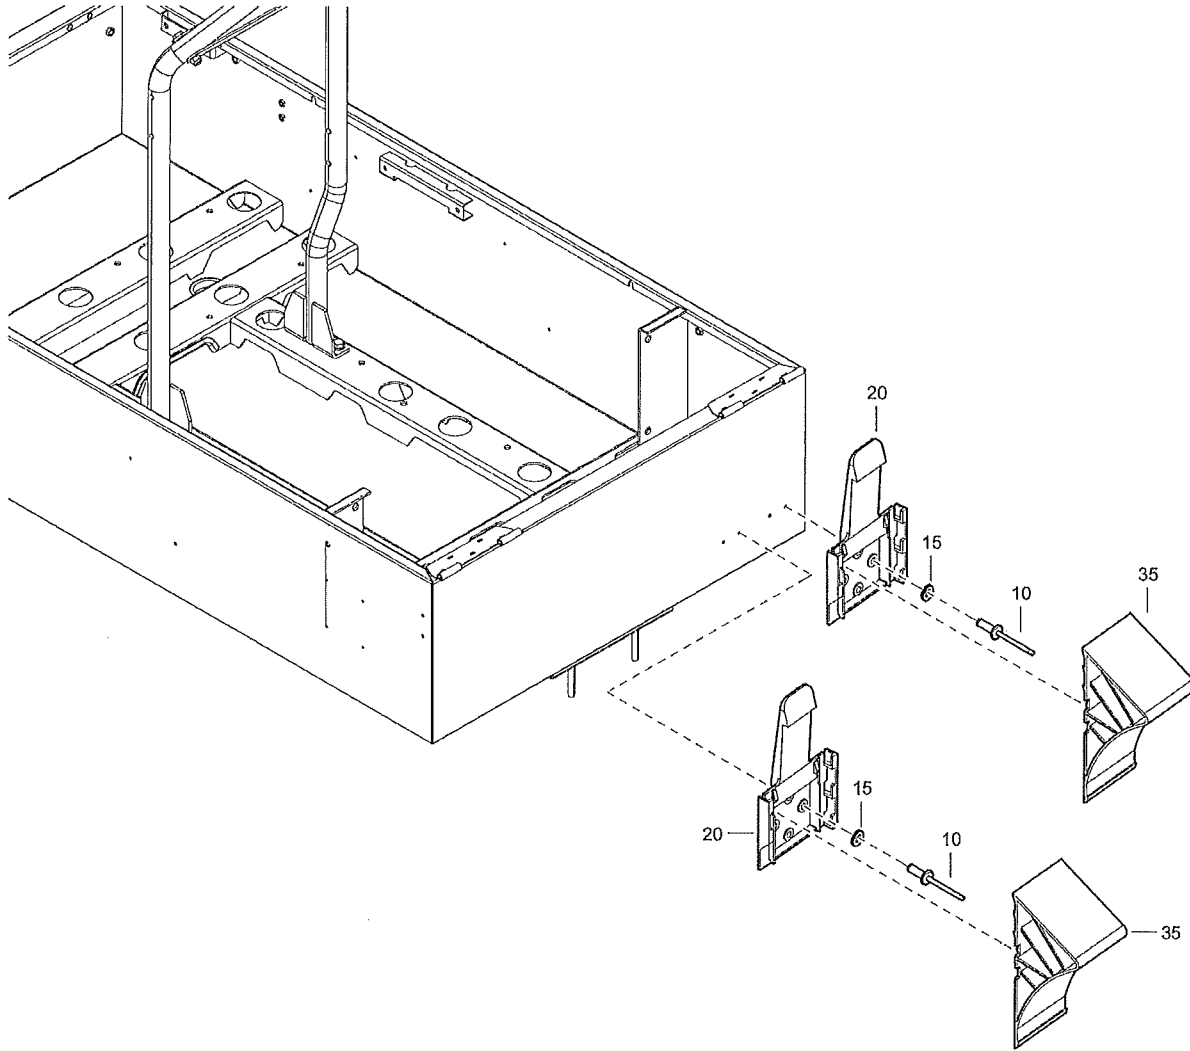

Options / accessories 1611869012_02 Wheel chocks

CROWDER SUPPLY CO, INC., 8495 ROSLYN ST., COMMERCE CITY, CO 80022 * TOLL FREE: 888-883-5144 * WWW.CROWDERSUPPLY.COM

Refer to Parts Online for the most up to date information. The printed information might be outdated.

Fri Oct 09 20:49:26 UTC 2020