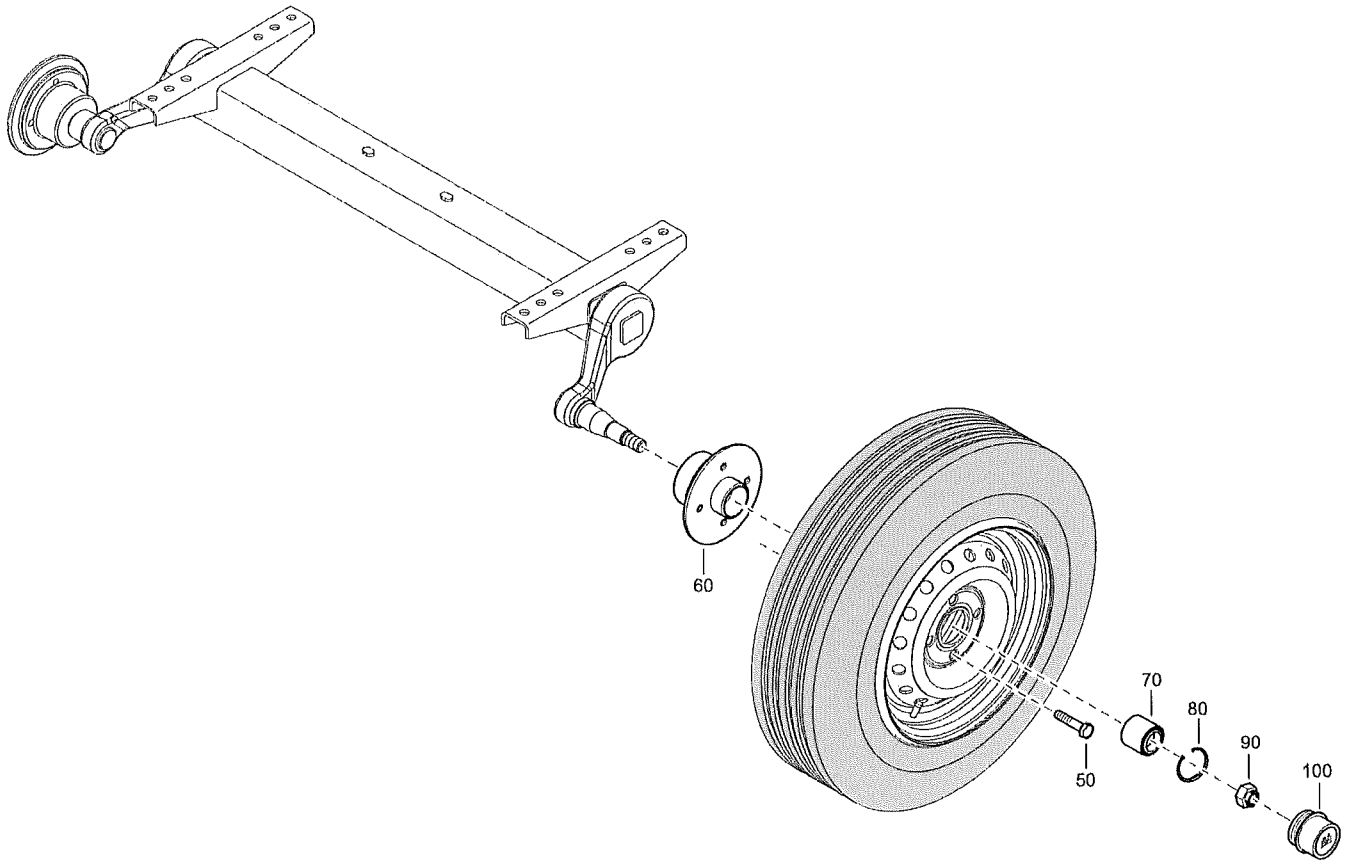

Options / accessories 1626941101_01 Axle without brakes

CROWDER SUPPLY CO, INC., 8495 ROSLYN ST., COMMERCE CITY, CO 80022 * TOLL FREE: 888-883-5144 * WWW.CROWDERSUPPLY.COM

Refer to Parts Online for the most up to date information. The printed information might be outdated.

Fri Oct 09 20:49:22 UTC 2020