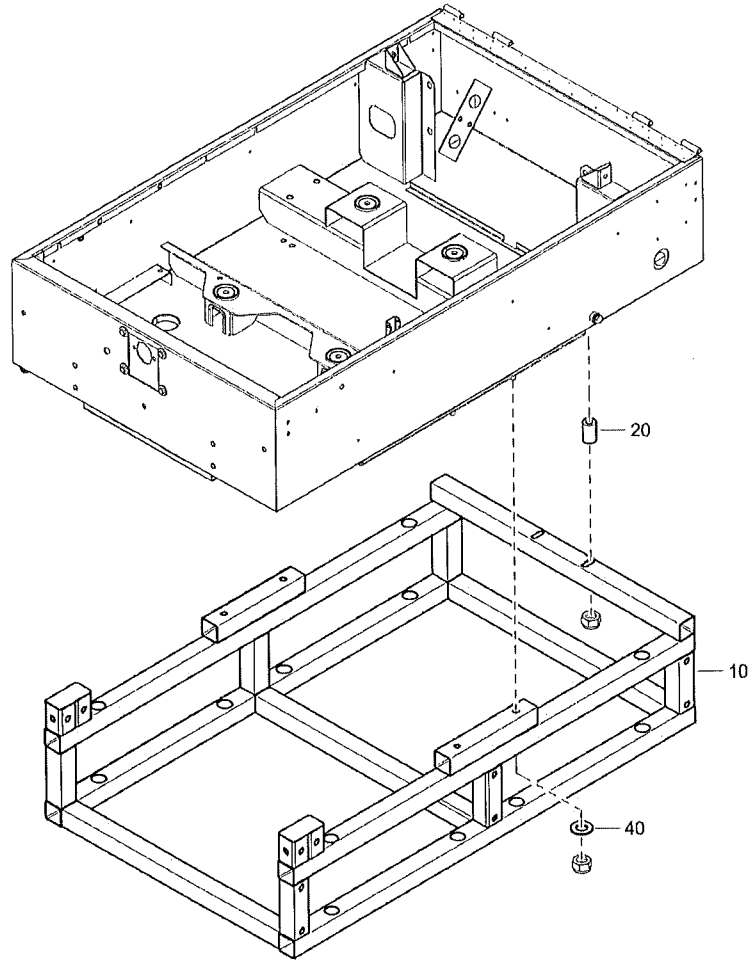

Item	Part No.	Name	Qty	L
20	1626980801	Support	4	
25	1615957500	Spacer	2	
30	0291111200	Lock nut	6	
35	1615566400	Screw	2	

Options / accessories 1611729131_00 Extended support mounted

Refer to Parts Online for the most up to date information. The printed information might be outdated.