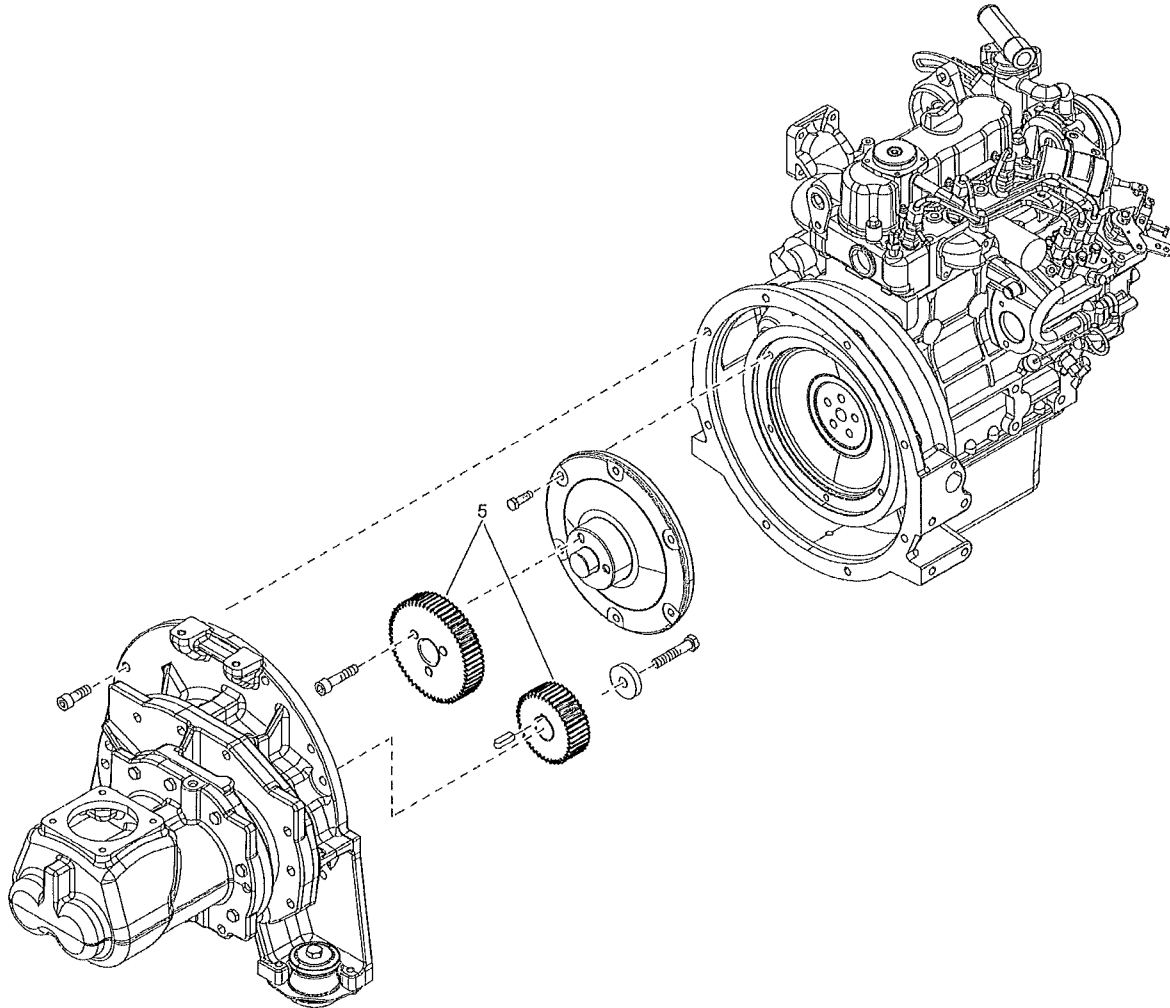

Mechanical 1611717331_02 Gearset

CROWDER SUPPLY CO., INC., 8495 ROSLYN ST., COMMERCE CITY, CO 80022 * TOLL FREE: 888-883-5144 * WWW.CROWDERSUPPLY.COM

Refer to Parts Online for the most up to date information. The printed information might be outdated.

Fri Oct 09 20:49:08 UTC 2020