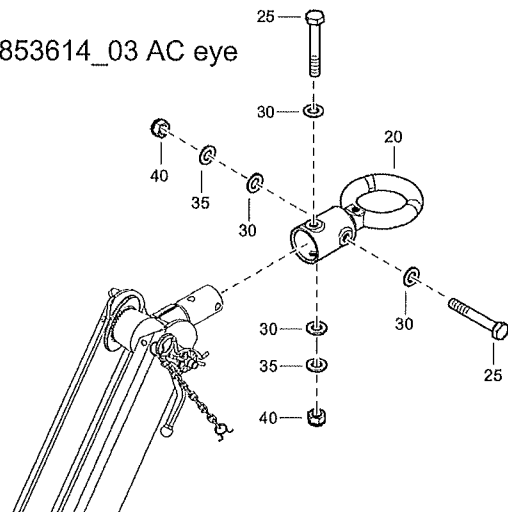

1611853614_03 AC eye

Refer to Parts Online for the most up to date information. The printed information might be outdated.

Fri Oct 09 20:49:31 UTC 2020