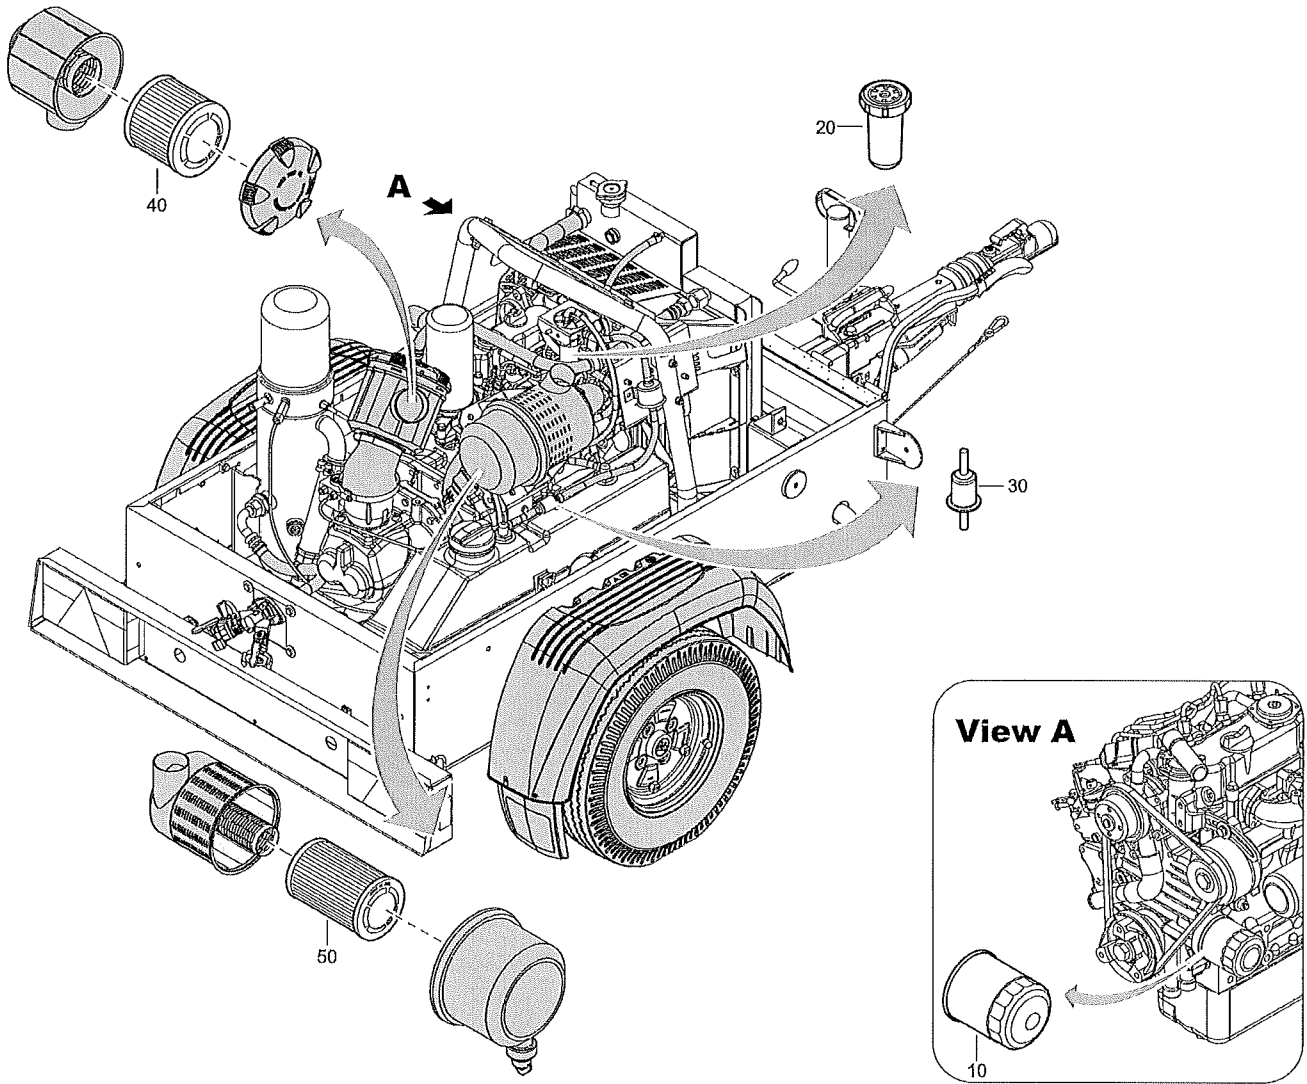

Service 2912500202_00 Service pak 250 hours

CROWDER SUPPLY CO, INC., 8495 ROSLYN ST., COMMERCE CITY, CO 80022 * TOLL FREE: 888-883-5144 * WWW.CROWDERSUPPLY.COM

Refer to Parts Online for the most up to date information. The printed information might be outdated.

Fri Oct 09 20:49:02 UTC 2020

CROWDER SUPPLY CO, INC., 8495 ROSLYN ST., COMMERCE CITY, CO 80022 * TOLL FREE: 888-883-5144 * WWW.CROWDERSUPPLY.COM

Item	Part No.	Name	Qty	L
-	2912500202	Service pak 250 hours	-	
10	-	Filter oil engine	1	
20	-	Fuel filter	1	
30	-	Prefilter	1	
40	-	Element filter	1	
50	-	Air filter element	1	

Refer to Parts Online for the most up to date information. The printed information might be outdated.

Fri Oct 09 20:49:02 UTC 2020