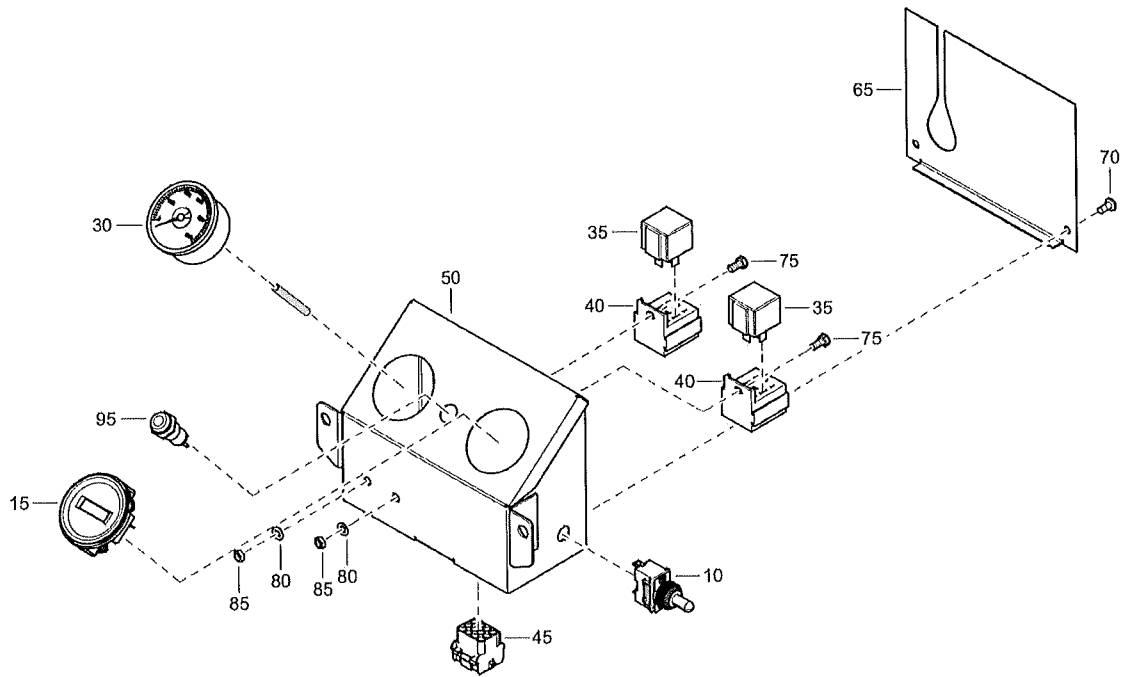

Electric system 1638163183_01 Control panel

CROWDER SUPPLY CO, INC., 8495 ROSLYN ST., COMMERCE CITY, CO 80022 * TOLL FREE: 888-883-5144 * WWW.CROWDERSUPPLY.COM

Refer to Parts Online for the most up to date information. The printed information might be outdated.

Fri Oct 09 20:49:18 UTC 2020

Item	Part No.	Name	Qty	L
10	1626980701	Switch	1	
15	1607852736	Hour meter	1	
30	1626964400	Indicator	1	
35	1638294700	Auxiliary relay	2	
40	1638294800	Socket	2	
45	1088001530	Connector	1	
50	1638163201	Panel	1	
65	1638163100	Plate back	1	
70	0226334317	Tapping screw	2	
75	0147120403	Hexagonal head bolt	2	
80	0301231800	Washer	2	
85	0261210700	Hexagon nut	2	
95	1607852360	Indicator	1