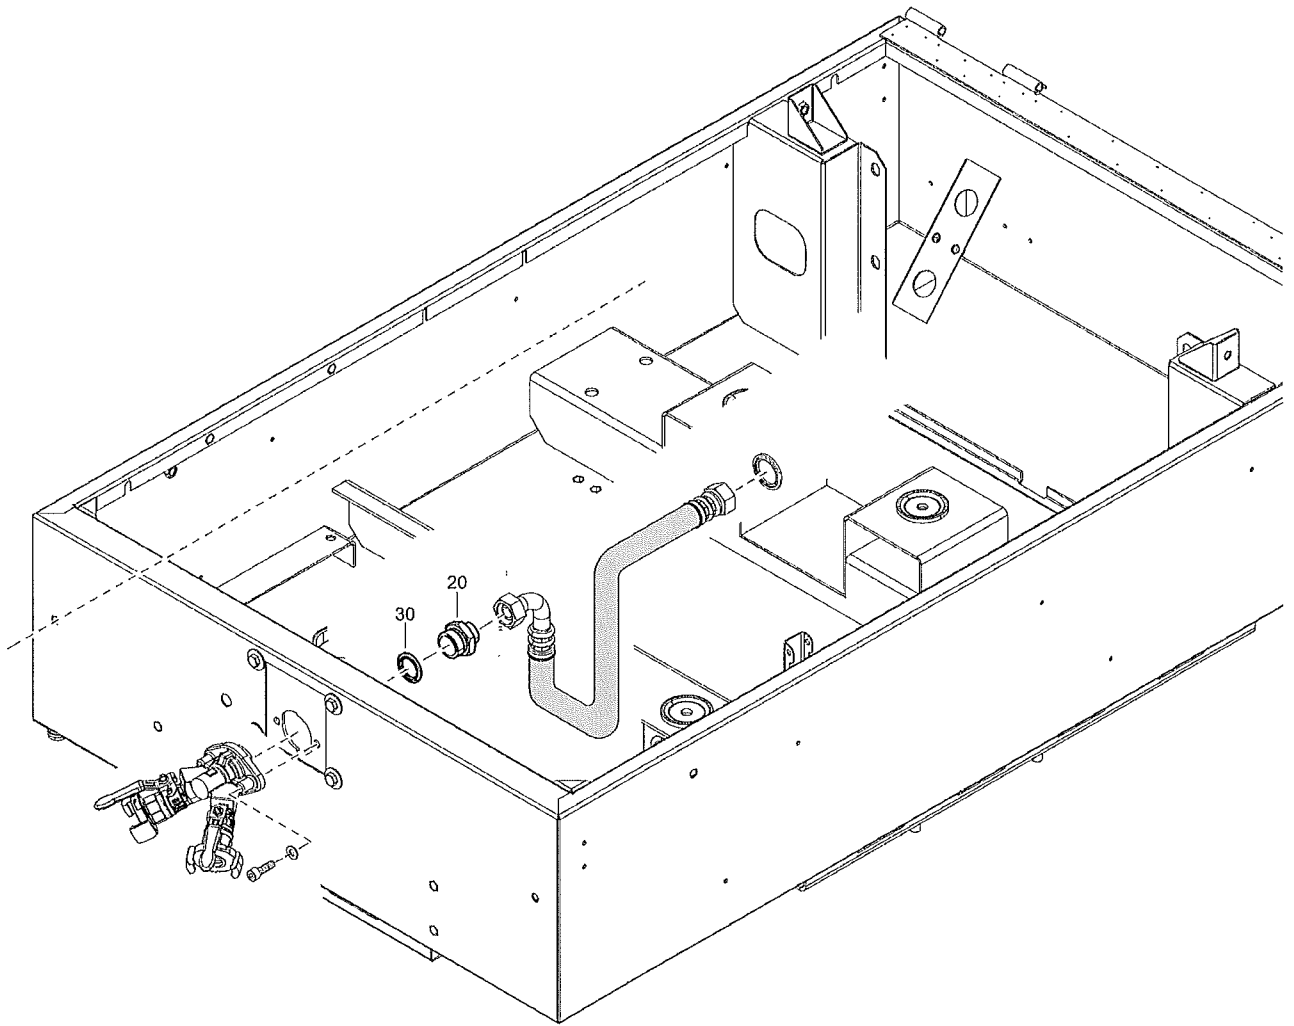

Options / accessories 1611724331_00 Restrict D10 NR

CROWDER SUPPLY CO, INC., 8495 ROSLYN ST., COMMERCE CITY, CO 80022 * TOLL FREE: 888-883-5144 * WWW.CROWDERSUPPLY.COM

Refer to Parts Online for the most up to date information. The printed information might be outdated.

Fri Oct 09 20:49:27 UTC 2020