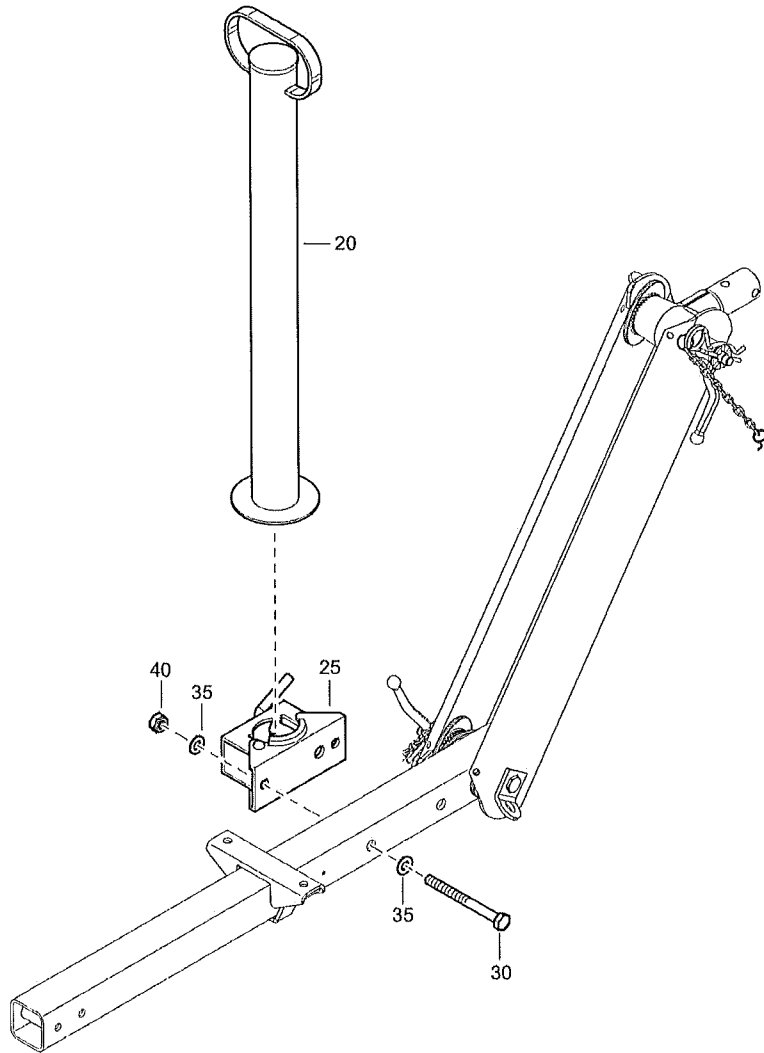

Options / accessories 1611812431_03 Support leg

Refer to Parts Online for the most up to date information. The printed information might be outdated.
Fri Oct 09 20:49:22 UTC 2020

Item	Part No.	Name	Qty	L
20	1202862400	Foot	1	
25	1604754900	Clamp	1	
30	0147137503	Screw	2	
35	0301234400	Plain washer	4	
40	0291111100	Lock nut	2	

Refer to Parts Online for the most up to date information. The printed information might be outdated.

Fri Oct 09 20:49:22 UTC 2020