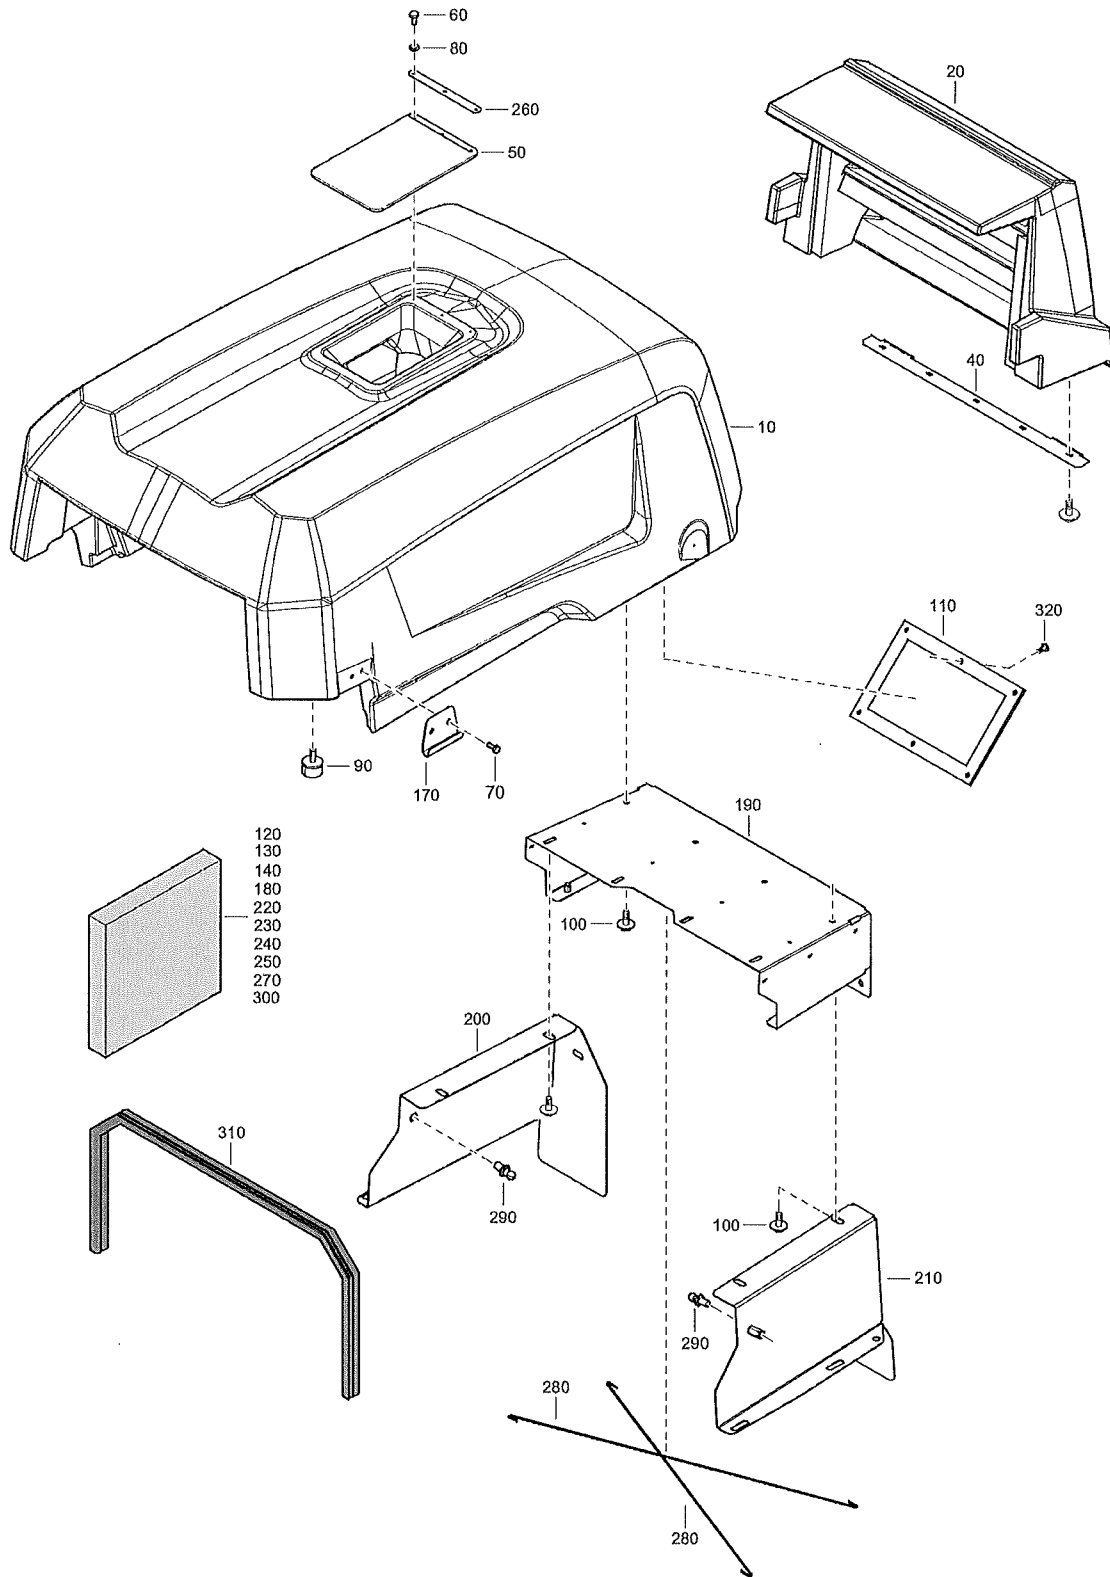

Mechanical 1638288381_00 Hood

CROWDER SUPPLY CO, INC., 8495 ROSLYN ST., COMMERCE CITY, CO 80022 * TOLL FREE: 888-883-5144 * WWW.CROWDERSUPPLY.COM

Refer to Parts Online for the most up to date information. The printed information might be outdated.

Fri Oct 09 20:49:13 UTC 2020

Item	Part No.	Name	Qty	L
10	1638288300	Hood cp	1	
20	1638043580	Baffle	1	
40	1638053101	Hinge	1	
50	1626771802	Rain flap	1	
60	0147124403	Hexagon head screw	3	
70	0147120503	Screw	6	
80	0301232100	Plain washer	3	
90	1604186900	Buffer	2	
100	1615566400	Screw	25	
110	1638091001	Cover protection	1	
120	-	Insulation silencing (30 mm)	1	
130	-	Insulation silencing (30 mm)	1	
140	-	Insulation silencing (30 mm)	2	
170	1638124500	Catch	2	
180	1638101200	Insulation silencing	1	
190	1638226900	Back plate	1	
200	1638227000	Back plate	1	
210	1638227100	Back plate	1	
220	-	Insulation silencing (30 mm)	1	
230	-	Insulation silencing (30 mm)	1	
240	-	Insulation silencing (30 mm)	1	
250	-	Insulation silencing (30 mm)	1	
260	1638225601	Bracket	1	
270	-	Insulation silencing (30 mm)	1	
280	1638268101	Guard	2	
290	1626310800	Ball stud	2	
300	-	Insulation silencing (30 mm)	1	
310	1604431700	Seal	1	
320	0226333012	Screw set	6	
-	1079000332	Silencing foam(2000mmx1500mmx30mm)		

Refer to Parts Online for the most up to date information. The printed information might be outdated.

Fri Oct 09 20:49:13 UTC 2020