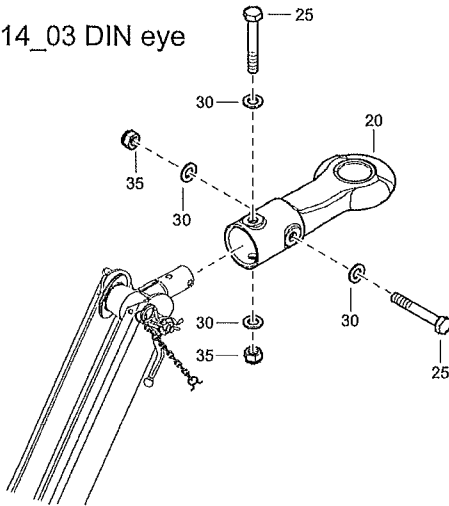

1611853514_02 GB eye