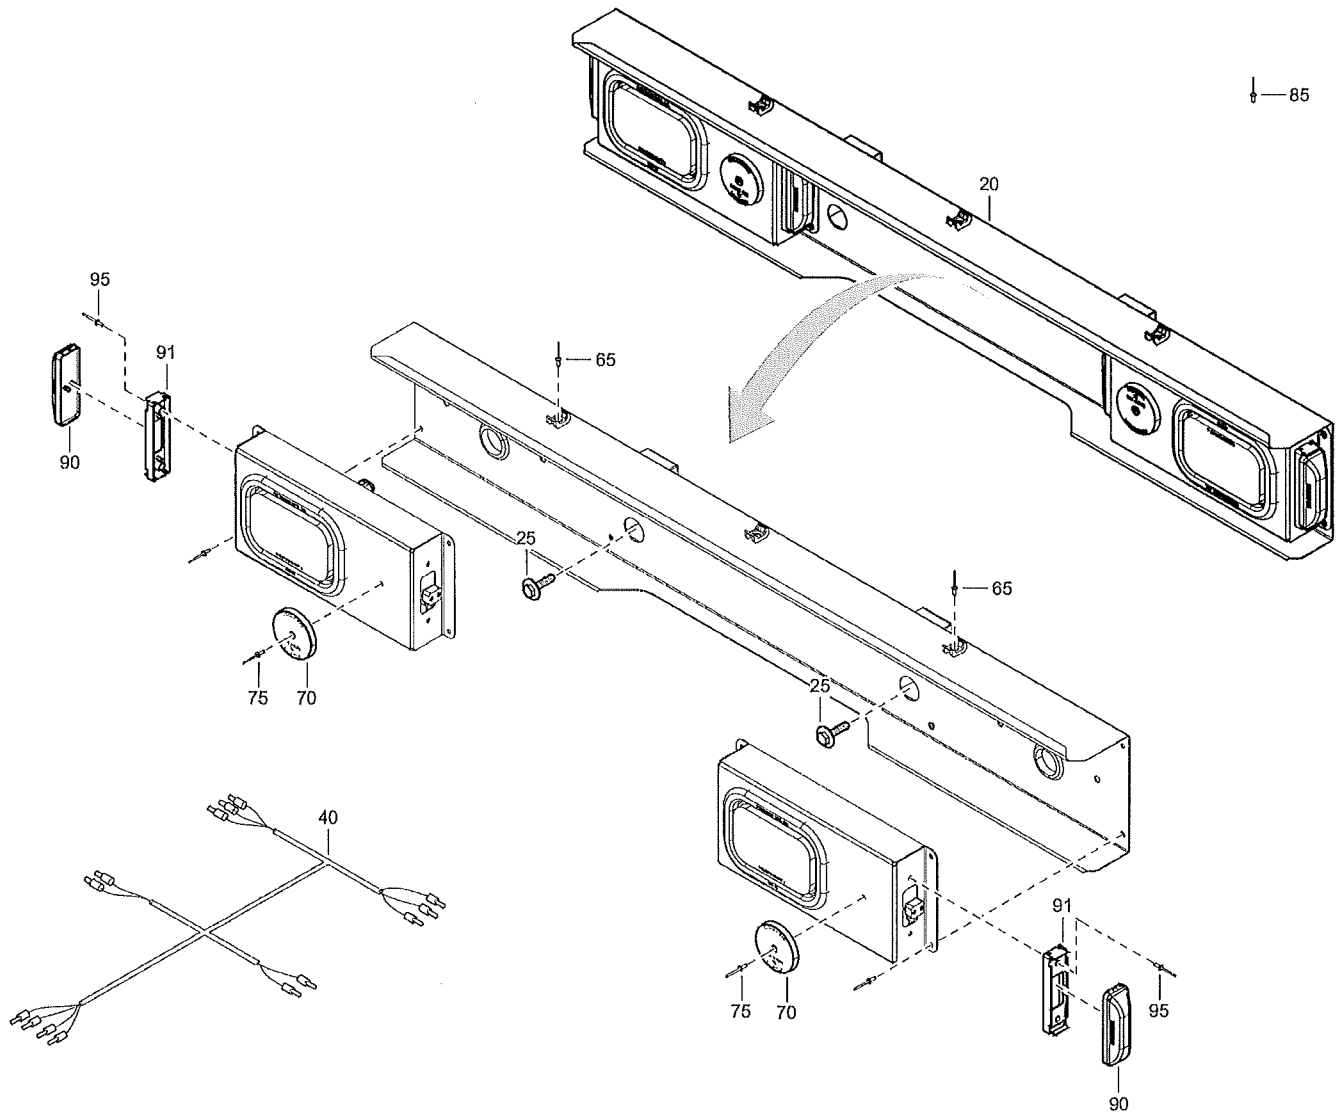

Refer to Parts Online for the most up to date information. The printed information might be outdated.

Fri Oct 09 20:49:24 UTC 2020

Item	Part No.	Name	Qty	L
20	1638294480	Bumper	1	
25	1619276600	Paint stripping bolt (M8x20)	4	
40	1638313350	Wire harness	1	
65	0129317401	Rivet	3	
70	1638315800	Reflector	2	
75	0129311000	Blind rivet	2	
85	0129311000	Blind rivet	2	
90	1638295900	Lamp	2	
91	1638315700	Lamp holder	2	
95	0129311000	Blind rivet	4	