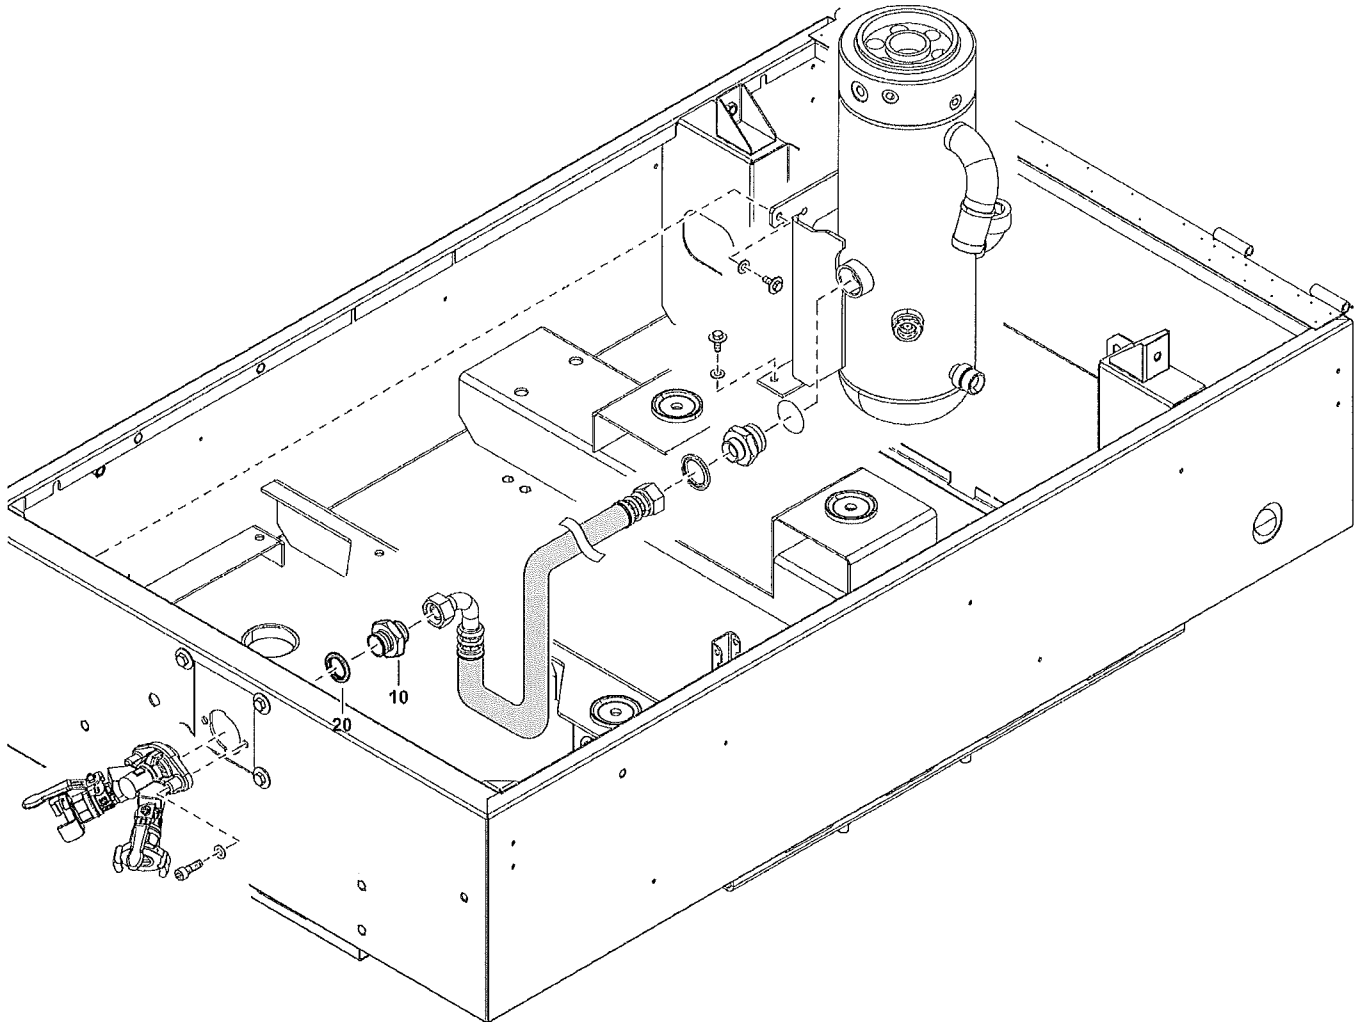

Options / accessories 1611733031_00 Restrictor box

CROWDER SUPPLY CO, INC., 8495 ROSLYN ST., COMMERCE CITY, CO 80022 * TOLL FREE: 888-883-5144 * WWW.CROWDERSUPPLY.COM

Refer to Parts Online for the most up to date information. The printed information might be outdated.

Fri Oct 09 20:49:28 UTC 2020