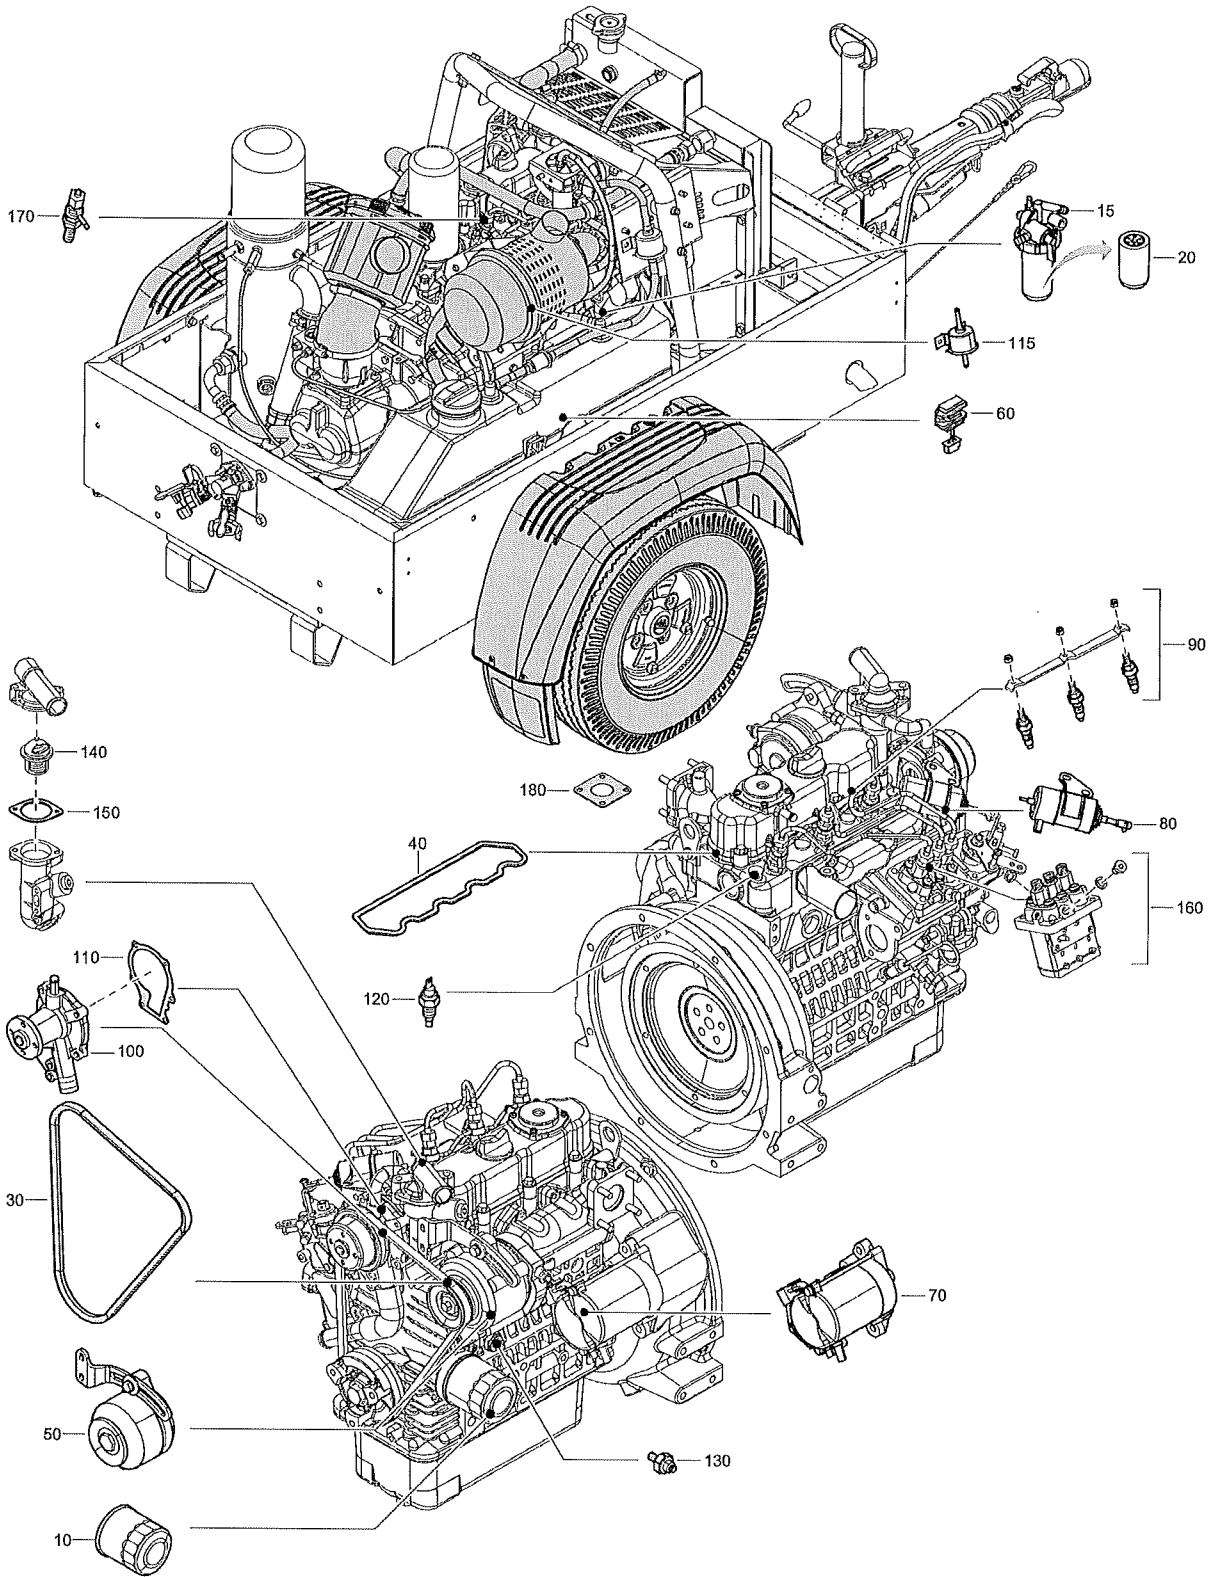

Engine 1638128600_01 Engine Service Parts

CROWDER SUPPLY CO, INC., 8495 ROSLYN ST., COMMERCE CITY, CO 80022 * TOLL FREE: 888-883-5144 * WWW.CROWDERSUPPLY.COM

Refer to Parts Online for the most up to date information. The printed information might be outdated.

Fri Oct 09 20:49:16 UTC 2020

Item	Part No.	Name	Qty	L
10	2913318000	50 hour oil filter	1	
15	2913320200	Filter fuel	1	
20	2913318100	Fuel filter	1	
30	2913318200	V-belt	1	
40	2913320201	Gasket rocker cover	1	
50	2913300000	Engine alternator	1	
60	2913313100	Voltage regulator	1	
70	2913318500	Starter motor	1	
80	2913318600	Fuel stop solenoid	1	
90	2913320202	Preheat plugs	3	
100	2913318700	Pump, Water	1	
110	2913318800	Gasket water pump	1	
115	2913308600	Electrical fuel pump	1	
120	2913309900	Water temperature switch	1	
130	2913310000	Oil pressure switch	1	
140	2913304800	Thermostat	1	
150	2913312200	Gasket thermostat	1	
160	2913319100	Pump injection assembly	1	
170	2913320203	Injector	3	
180	2913305900	Gasket.muffler na	1	

Refer to Parts Online for the most up to date information. The printed information might be outdated.

Fri Oct 09 20:49:16 UTC 2020