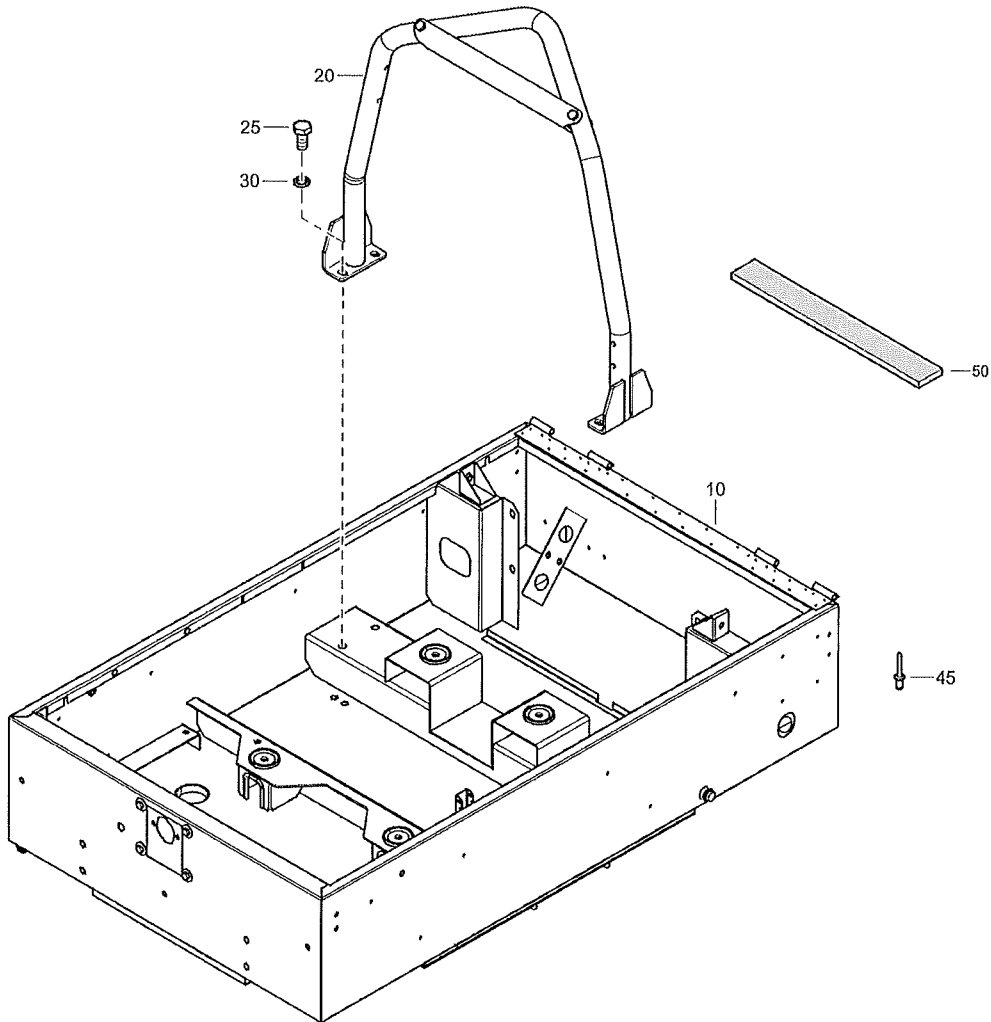

Mechanical 1611716831_06 Frame and mounts

CROWDER SUPPLY CO., INC., 8495 ROSLYN ST., COMMERCE CITY, CO 80022 * TOLL FREE: 888-883-5144 * WWW.CROWDERSUPPLY.COM

Refer to Parts Online for the most up to date information. The printed information might be outdated.

Fri Oct 09 20:49:06 UTC 2020

CROWDER SUPPLY CO, INC., 8495 ROSLYN ST., COMMERCE CITY, CO 80022 * TOLL FREE: 888-883-5144 * WWW.CROWDERSUPPLY.COM

Item	Part No.	Name	Qty	L
10	1638158584	Frame	1	
20	1638131482	Beam	1	
25	0147140015	Hexagon head screw	4	
30	3315019508	Lock washer	4	
45	0129327034	Rivet	4	
50	1626926000	Strip	1	

Refer to Parts Online for the most up to date information. The printed information might be outdated.

Fri Oct 09 20:49:06 UTC 2020