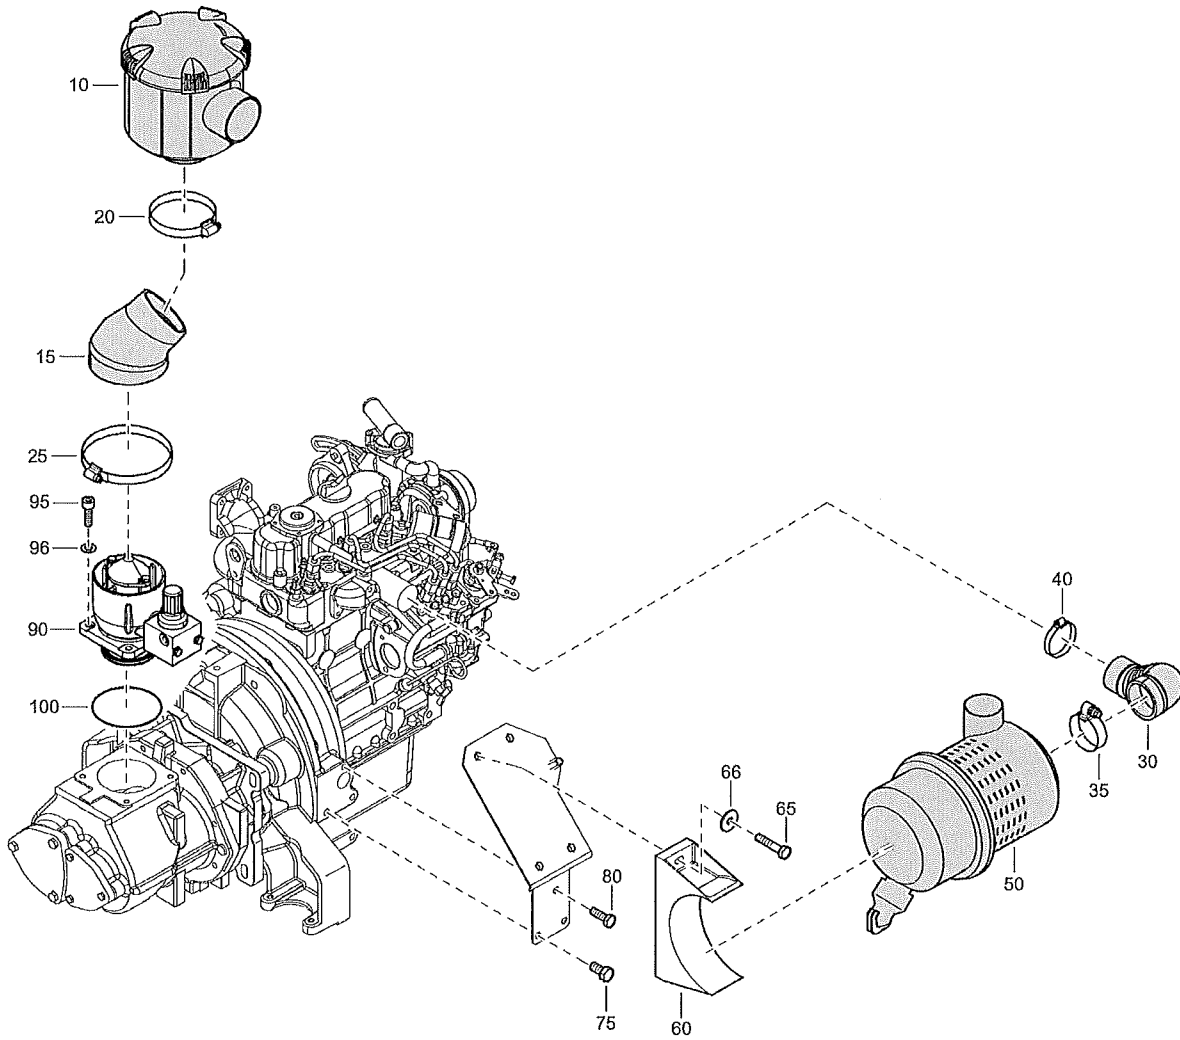

Mechanical 1611717031_04 Air inlet

CROWDER SUPPLY CO, INC., 8495 ROSLYN ST., COMMERCE CITY, CO 80022 * TOLL FREE: 888-883-5144 * WWW.CROWDERSUPPLY.COM

Refer to Parts Online for the most up to date information. The printed information might be outdated.

Fri Oct 09 20:49:10 UTC 2020

CROWDER SUPPLY CO, INC., 8495 ROSLYN ST., COMMERCE CITY, CO 80022 * TOLL FREE: 888-883-5144 * WWW.CROWDERSUPPLY.COM

Item	Part No.	Name	Qty	L
10	1625178636	Filter air	1	
15	1626491702	Hose	1	
20	0347610004	Hose clamp	1	
25	0347611500	Hose clip	1	
30	1638159900	Hump hose	1	
35	0347611200	Hose clamp	1	
40	0347611300	Clamp	1	
50	1626977700	Air filter	1	
60	1615712500	Support	1	
65	0147132703	Hexagon head screw	2	
66	0300801900	Plain washer	2	
75	0144328403	Screw	2	
80	0147132303	Bolt	1	
90	1638123180	Unloader assembly	1	
95	0147132503	Hexagonal screw	4	
96	0301233500	Plain washer	4	
100	0663210615	O-ring	1	

Refer to Parts Online for the most up to date information. The printed information might be outdated.

Fri Oct 09 20:49:10 UTC 2020