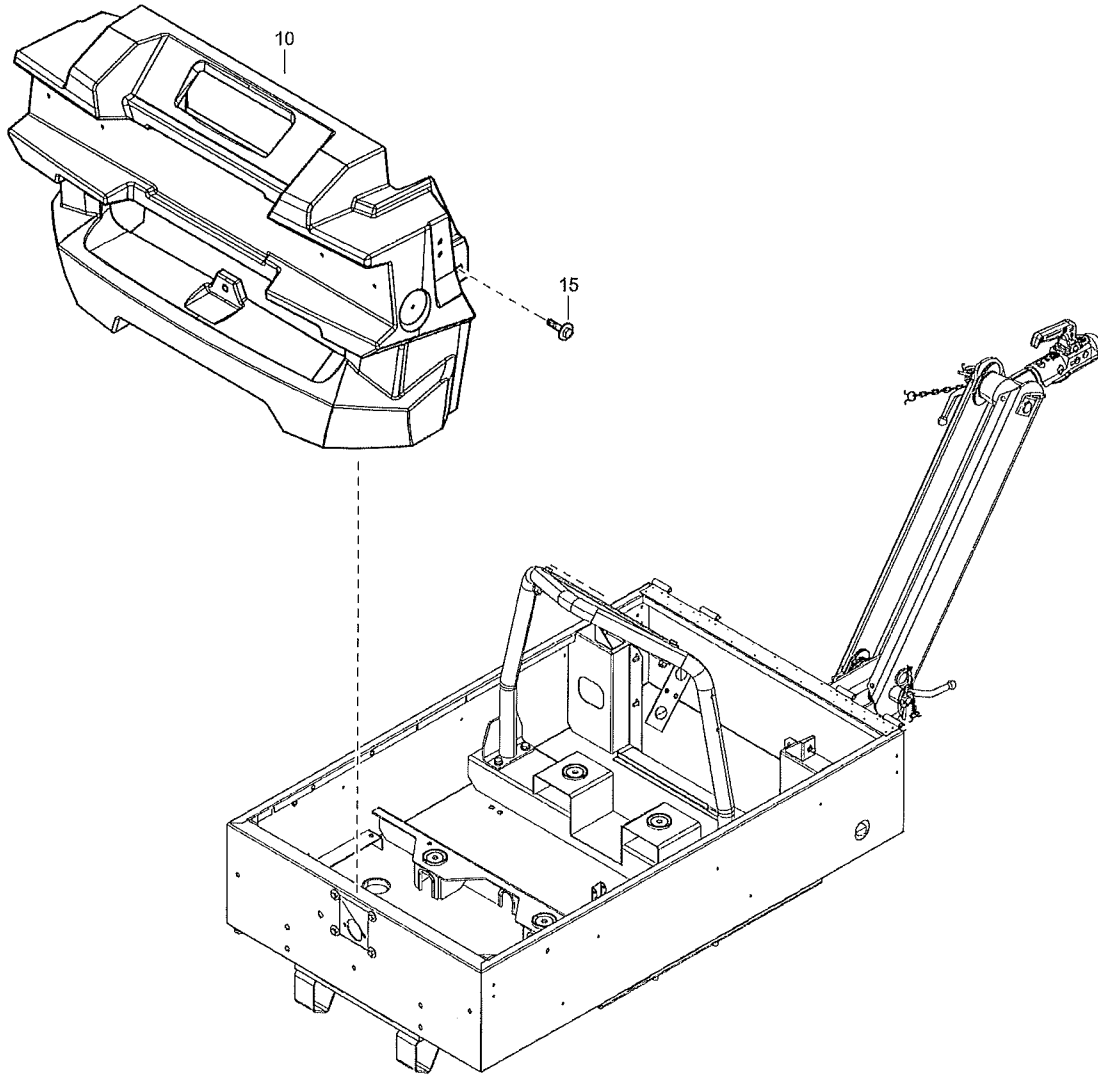

Options / accessories 1611721031_00 No road signal

CROWDER SUPPLY CO, INC., 8495 ROSLYN ST., COMMERCE CITY, CO 80022 * TOLL FREE: 888-883-5144 * WWW.CROWDERSUPPLY.COM

Refer to Parts Online for the most up to date information. The printed information might be outdated.

Fri Oct 09 20:49:24 UTC 2020