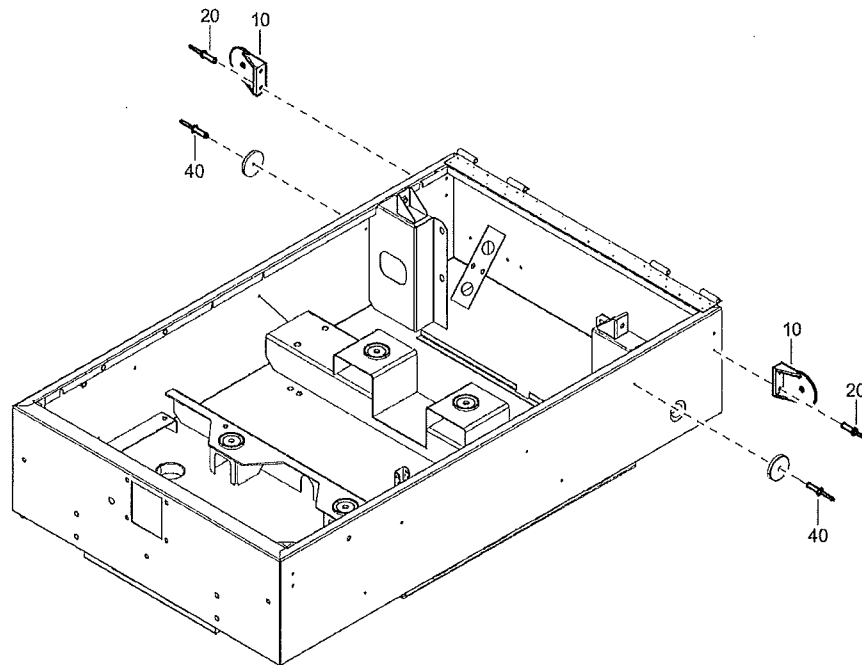

Options / accessories 1611726731_00 Semi road signal

CROWDER SUPPLY CO, INC., 8495 ROSLYN ST., COMMERCE CITY, CO 80022 * TOLL FREE: 888-883-5144 * WWW.CROWDERSUPPLY.COM

Refer to Parts Online for the most up to date information. The printed information might be outdated.

Fri Oct 09 20:49:25 UTC 2020