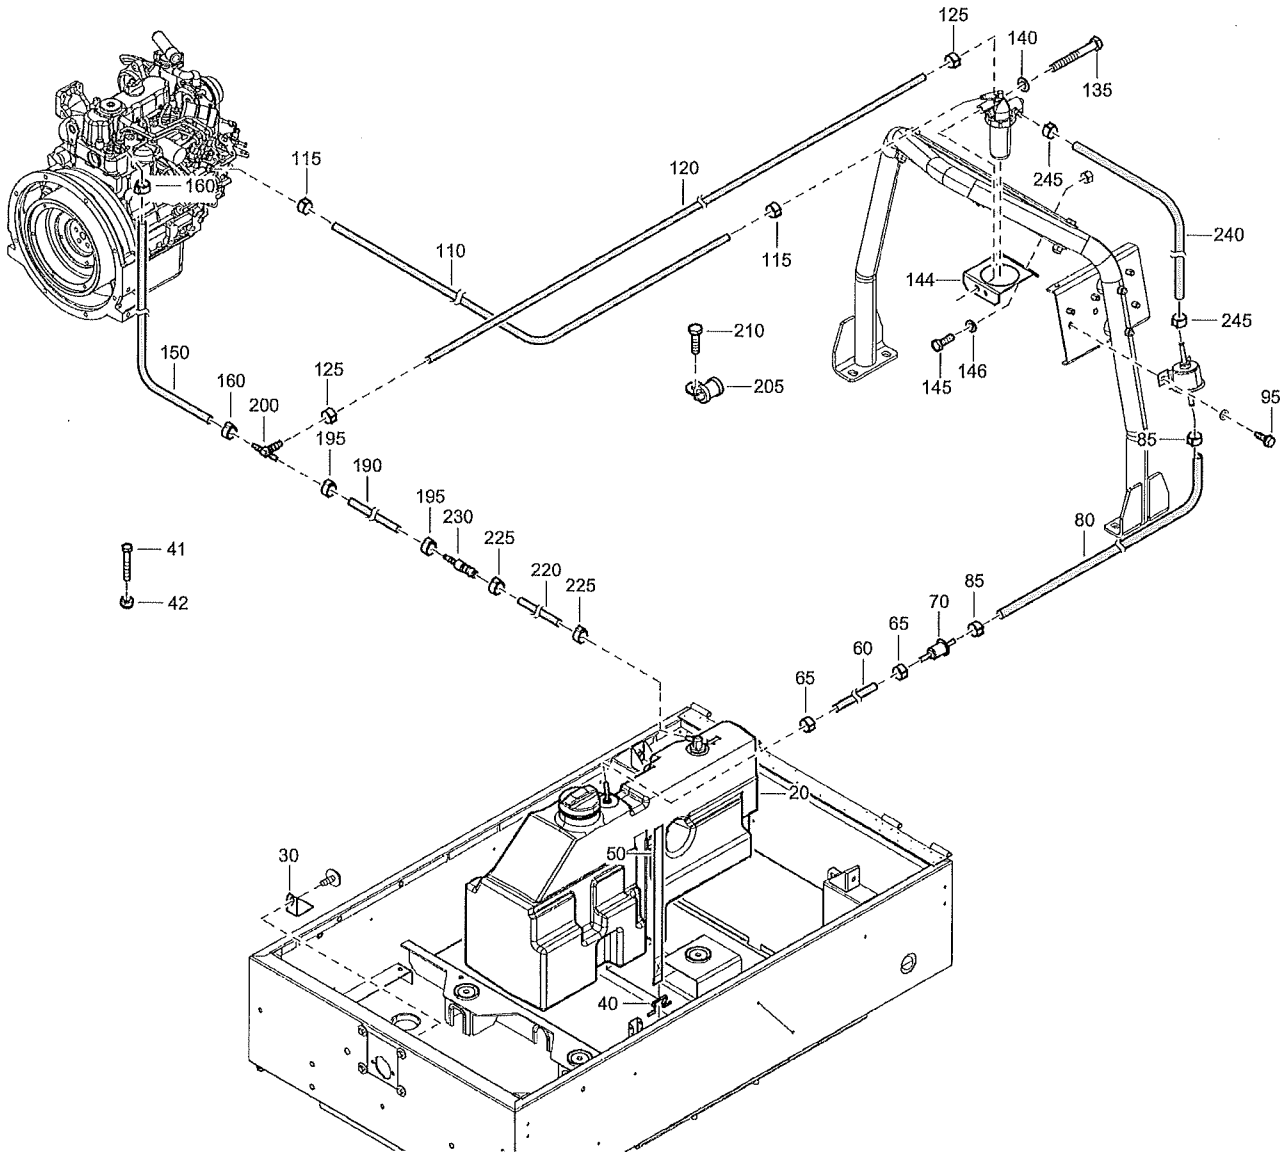

Engine 1611715731_03 Fuel system

CROWDER SUPPLY CO, INC., 8495 ROSLYN ST., COMMERCE CITY, CO 80022 * TOLL FREE: 888-883-5144 * WWW.CROWDERSUPPLY.COM

Refer to Parts Online for the most up to date information. The printed information might be outdated.

Fri Oct 09 20:49:17 UTC 2020

CROWDER SUPPLY CO, INC., 8495 ROSLYN ST., COMMERCE CITY, CO 80022 * TOLL FREE: 888-883-5144 * WWW.CROWDERSUPPLY.COM

Item	Part No.	Name	Qty	L
20	1626878381	Fuel tank	1	
30	1626928001	Bracket	1	
40	1626360700	Retainer	1	
41	0147125203	Hexagon head screw	1	
42	0291110800	Lock nut+nylon insert-M6	1	
50	1604942500	Strap	1	
60	0071840203	Tube	AR	
65	1604413700	Hose clip	2	
70	1604579200	Pre-filter	1	
80	0075402599	Hose	AR	
85	1604413700	Hose clip	2	
95	1619589801	Screw hexagon	2	
110	0075402599	Hose	AR	
115	1604413700	Hose clip	2	
120	0075402599	Hose	AR	
125	1604413700	Hose clip	2	
135	0147133303	Hexagon head screw	1	
140	0301233500	Plain washer	1	
144	1638218900	Bracket	1	
145	0147132303	Bolt	2	
146	0301233500	Plain washer	2	
150	0075402543	Fuel hose	AR	
160	0347012207	Hose clamp	2	
190	0075402543	Fuel hose	AR	
195	0347012207	Hose clamp	2	
200	0571001008	Connector	1	
205	0346100024	Pipe clamp	1	
210	0147132503	Hexagonal screw	1	
220	0075402543	Fuel hose	AR	
225	0347012207	Hose clamp	2	
230	1604501400	Hose nipple	1	
240	0075402599	Hose	AR	
245	1604413700	Hose clip	2	

Refer to Parts Online for the most up to date information. The printed information might be outdated.
Fri Oct 09 20:49:17 UTC 2020