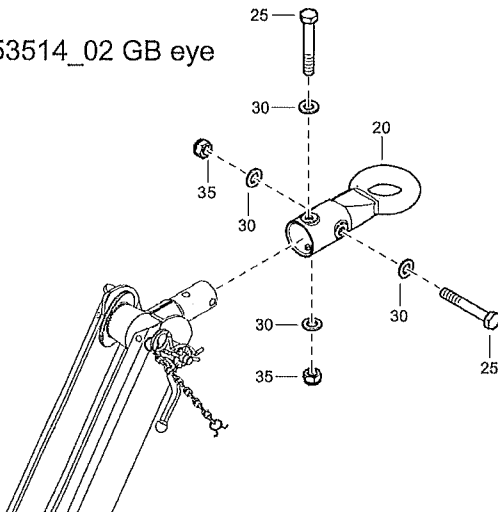

1611853614_03 AC eye