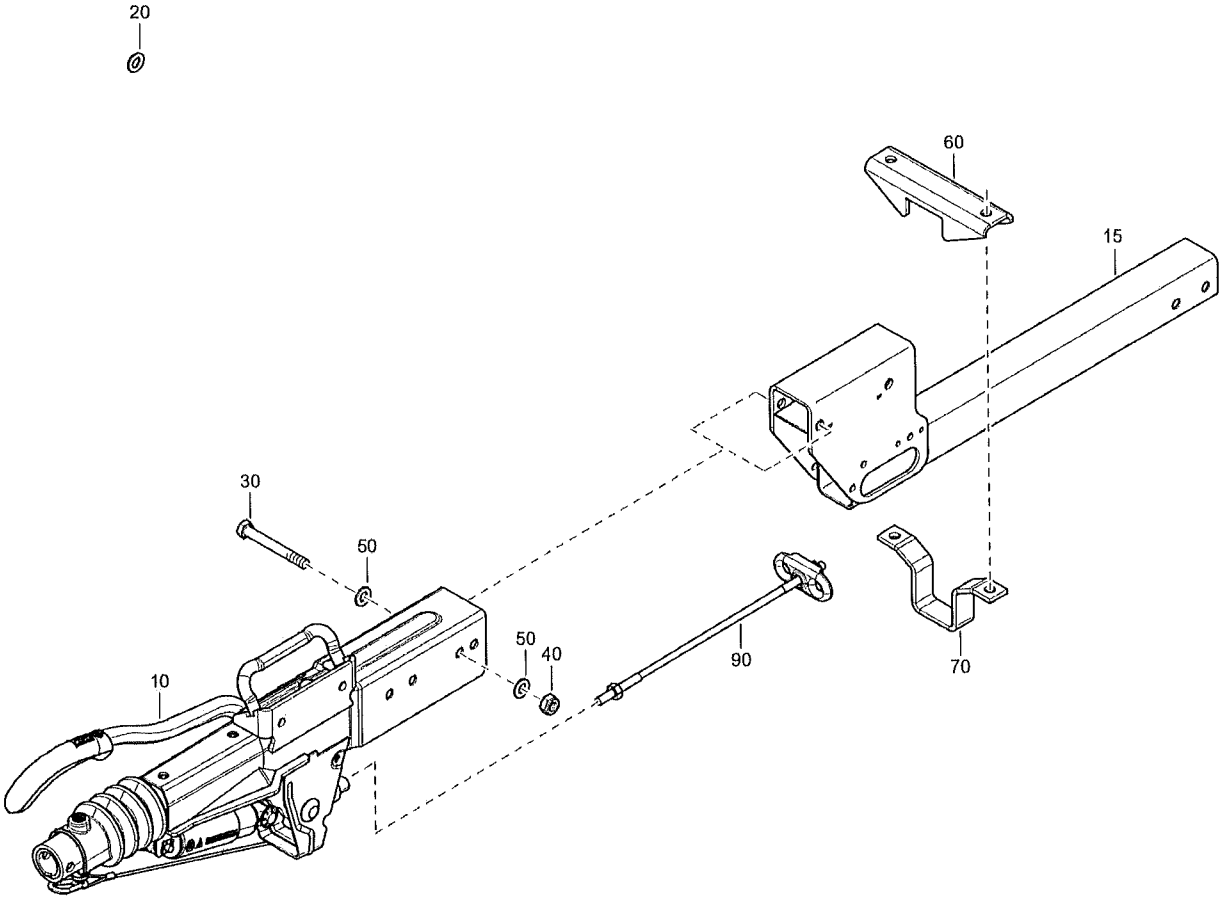

Options / accessories 1638073601_02 Towbar fixed

CROWDER SUPPLY CO, INC., 8495 ROSLYN ST., COMMERCE CITY, CO 80022 * TOLL FREE: 888-883-5144 * WWW.CROWDERSUPPLY.COM

Refer to Parts Online for the most up to date information. The printed information might be outdated.

Fri Oct 09 20:49:21 UTC 2020