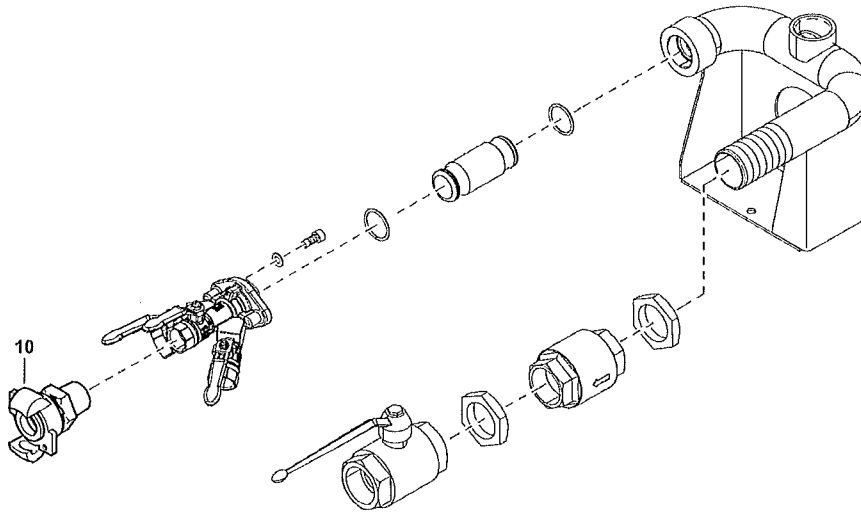

CROWDER SUPPLY CO, INC., 8495 ROSLYN ST., COMMERCE CITY, CO 80022 * TOLL FREE: 888-883-5144 * WWW.CROWDERSUPPLY.COM

Item	Part No.	Name	Qty	L
20	1638258900	Nozzle	1	
30	0661103800	Sealing washer	1	

Refer to Parts Online for the most up to date information. The printed information might be outdated.

Fri Oct 09 20:49:27 UTC 2020

Options / accessories 1611732331_00 Air outlet

CROWDER SUPPLY CO, INC., 8495 ROSLYN ST., COMMERCE CITY, CO 80022 * TOLL FREE: 888-883-5144 * WWW.CROWDERSUPPLY.COM

Refer to Parts Online for the most up to date information. The printed information might be outdated.

Fri Oct 09 20:49:28 UTC 2020