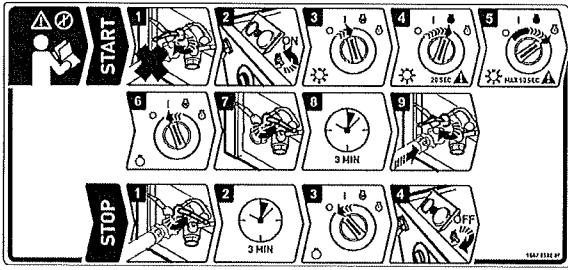

Mechanical 1611505231_04 Markings

CROWDER SUPPLY CO, INC., 8495 ROSLYN ST., COMMERCE CITY, CO 80022 * TOLL FREE: 888-883-5144 * WWW.CROWDERSUPPLY.COM