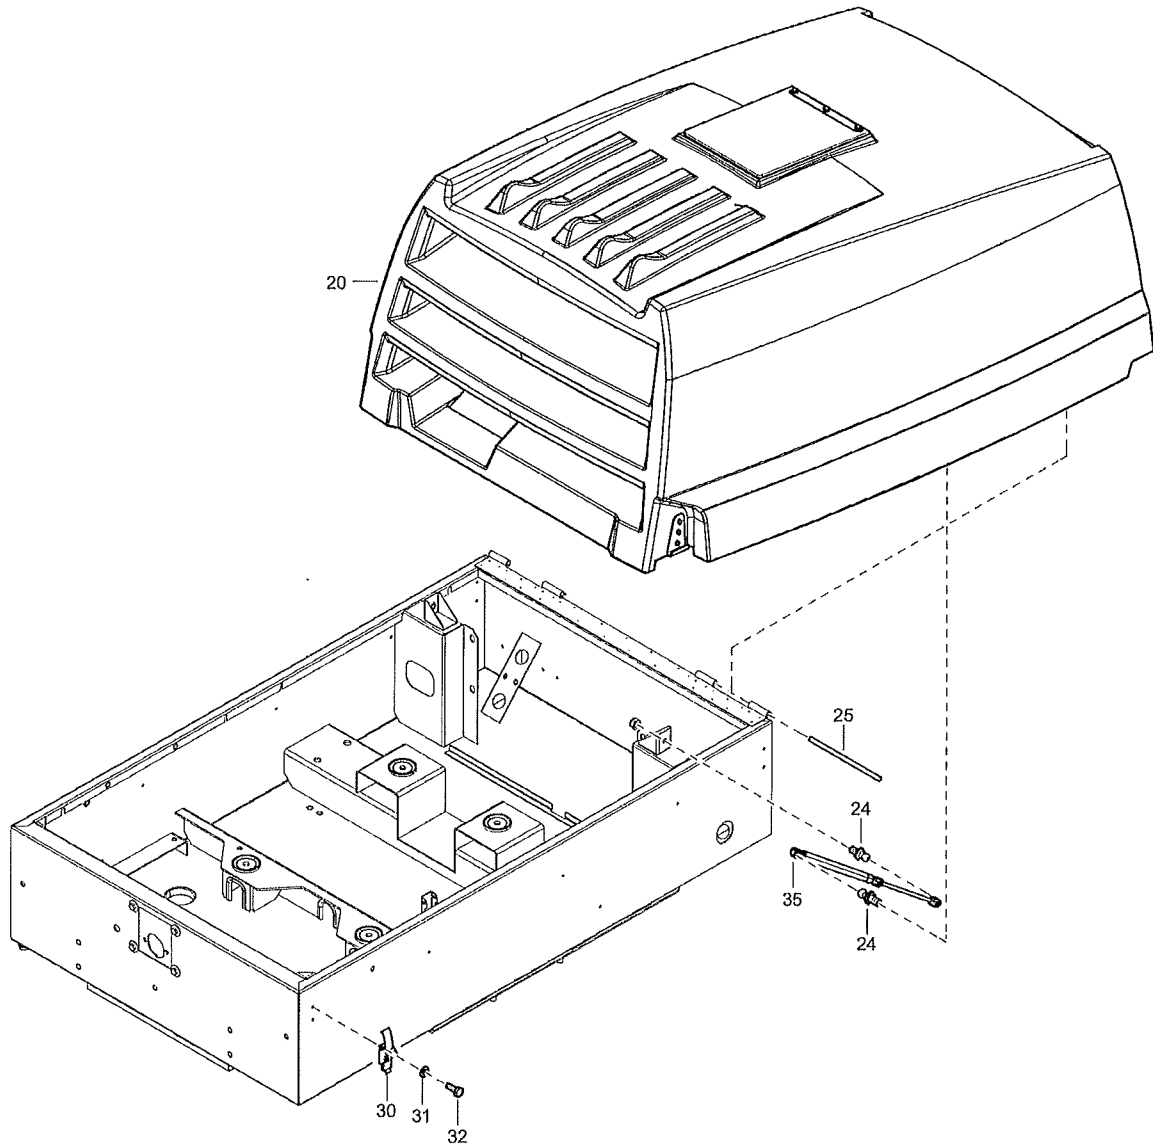

Mechanical 1611717131_06 Bodywork

CROWDER SUPPLY CO., INC., 8495 ROSLYN ST., COMMERCE CITY, CO 80022 * TOLL FREE: 888-883-5144 * WWW.CROWDERSUPPLY.COM

Refer to Parts Online for the most up to date information. The printed information might be outdated.

Fri Oct 09 20:49:12 UTC 2020

CROWDER SUPPLY CO, INC., 8495 ROSLYN ST., COMMERCE CITY, CO 80022 * TOLL FREE: 888-883-5144 * WWW.CROWDERSUPPLY.COM

Item	Part No.	Name	Qty	L
20	1638288381	Hood cp	1	
24	1626310800	Ball stud	2	
25	1605002500	Rod	2	
30	1604627600	Latch	2	
31	0301232100	Plain washer	4	
32	0147124403	Hexagon head screw	4	
35	1638230300	Actuator	2	

Refer to Parts Online for the most up to date information. The printed information might be outdated.

Fri Oct 09 20:49:12 UTC 2020