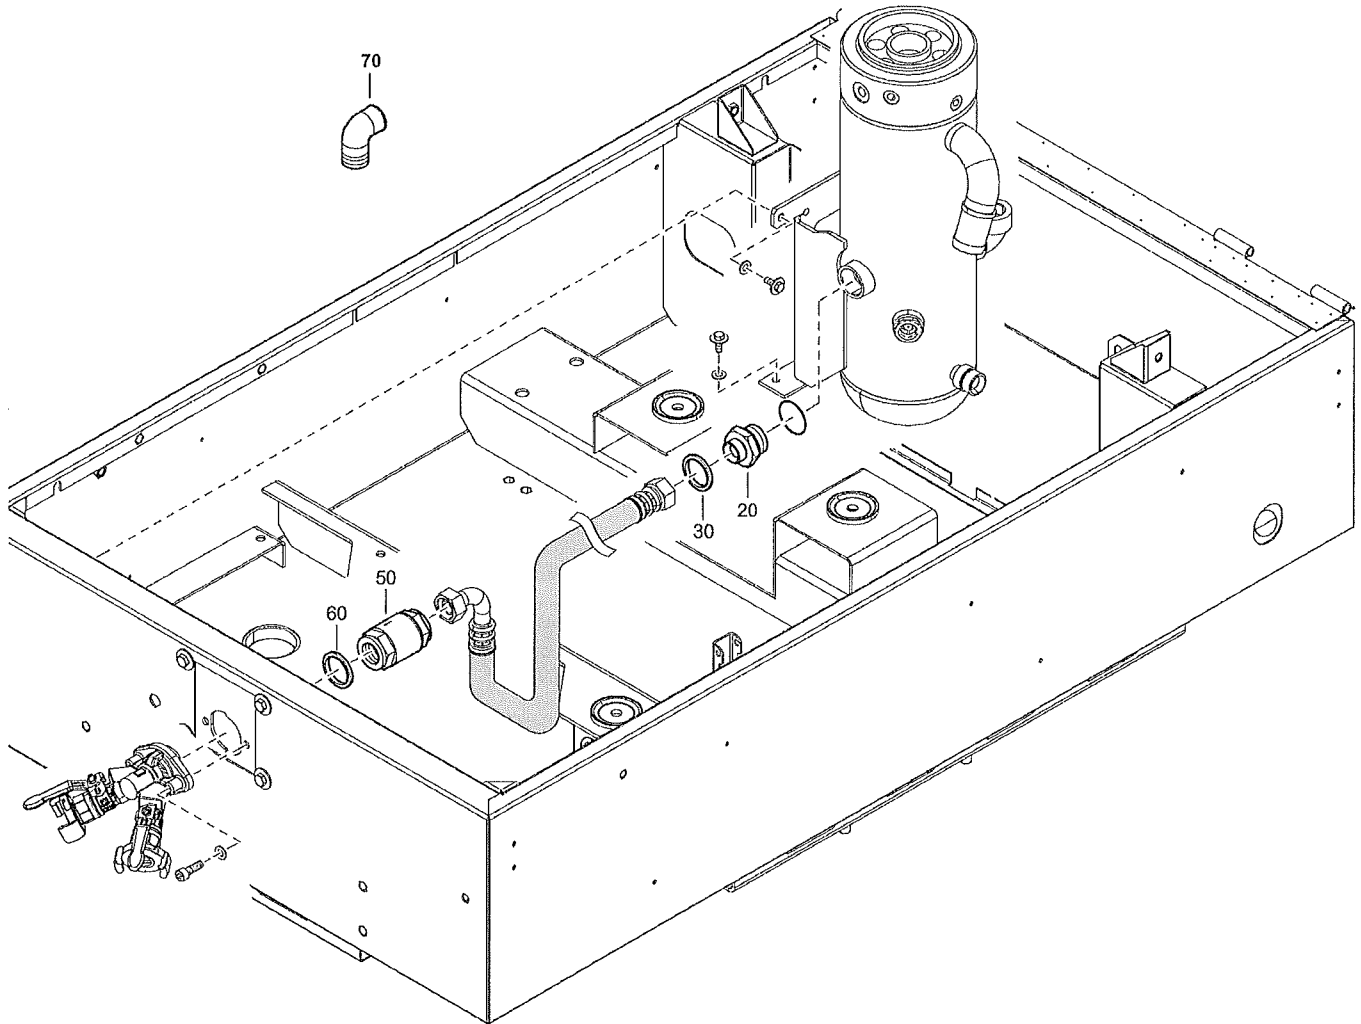

Options / accessories 1611732931_00 Non return valve

CROWDER SUPPLY CO, INC., 8495 ROSLYN ST., COMMERCE CITY, CO 80022 * TOLL FREE: 888-883-5144 * WWW.CROWDERSUPPLY.COM

Refer to Parts Online for the most up to date information. The printed information might be outdated.

Fri Oct 09 20:49:27 UTC 2020