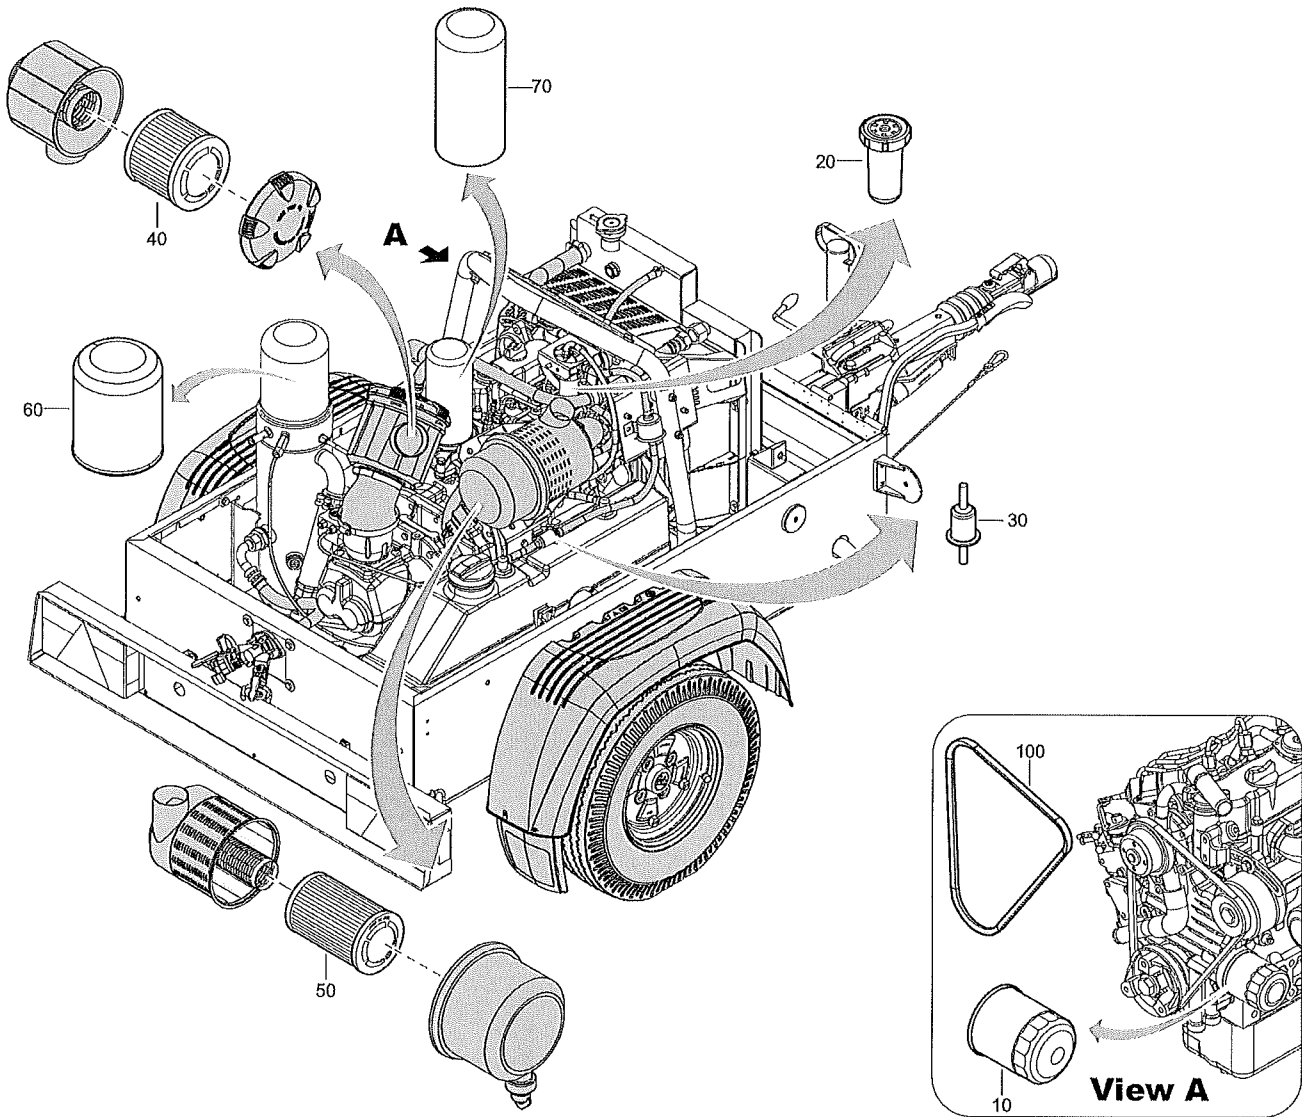

Service 2912500203_00 Service pak 500 hours

CROWDER SUPPLY CO, INC., 8495 ROSLYN ST., COMMERCE CITY, CO 80022 * TOLL FREE: 888-883-5144 * WWW.CROWDERSUPPLY.COM

Refer to Parts Online for the most up to date information. The printed information might be outdated.

Fri Oct 09 20:49:03 UTC 2020

CROWDER SUPPLY CO, INC., 8495 ROSLYN ST., COMMERCE CITY, CO 80022 * TOLL FREE: 888-883-5144 * WWW.CROWDERSUPPLY.COM

Item	Part No.	Name	Qty	L
-	2912500203	Service pak 500 hours	-	
10	-	Filter oil engine	1	
20	-	Oil filter	1	
30	-	Prefilter	1	
40	-	Element filter	1	
50	-	Air filter element	1	
60	-	Separator element	1	
70	-	Oil filter	1	
100	-	V-Belt	1	

Refer to Parts Online for the most up to date information. The printed information might be outdated.

Fri Oct 09 20:49:03 UTC 2020