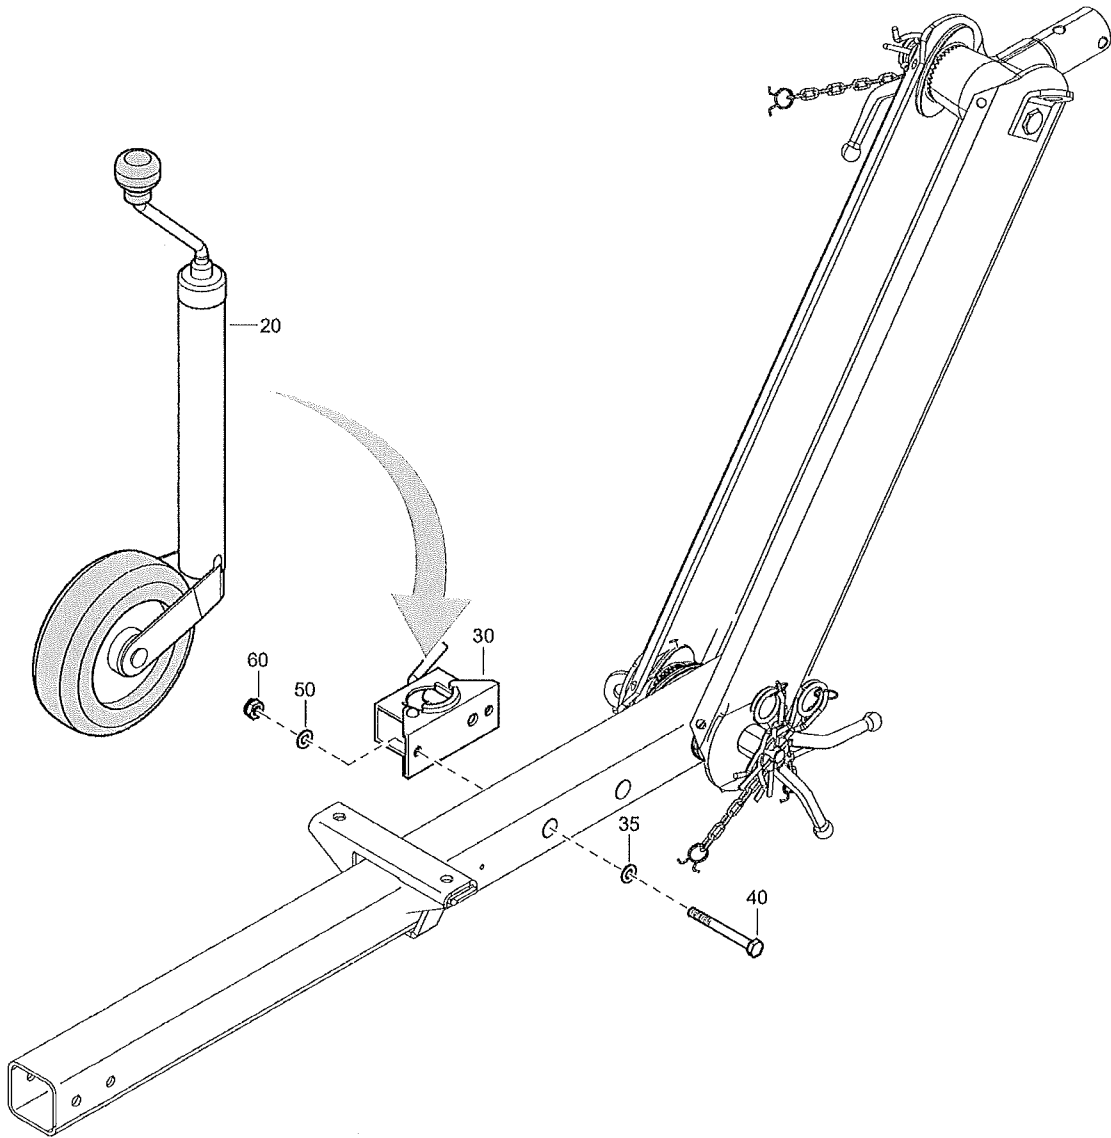

Options / accessories 1611814531_02 Jockey wheel FB

CROWDER SUPPLY CO, INC., 8495 ROSLYN ST., COMMERCE CITY, CO 80022 * TOLL FREE: 888-883-5144 * WWW.CROWDERSUPPLY.COM

Refer to Parts Online for the most up to date information. The printed information might be outdated.

Fri Oct 09 20:49:26 UTC 2020