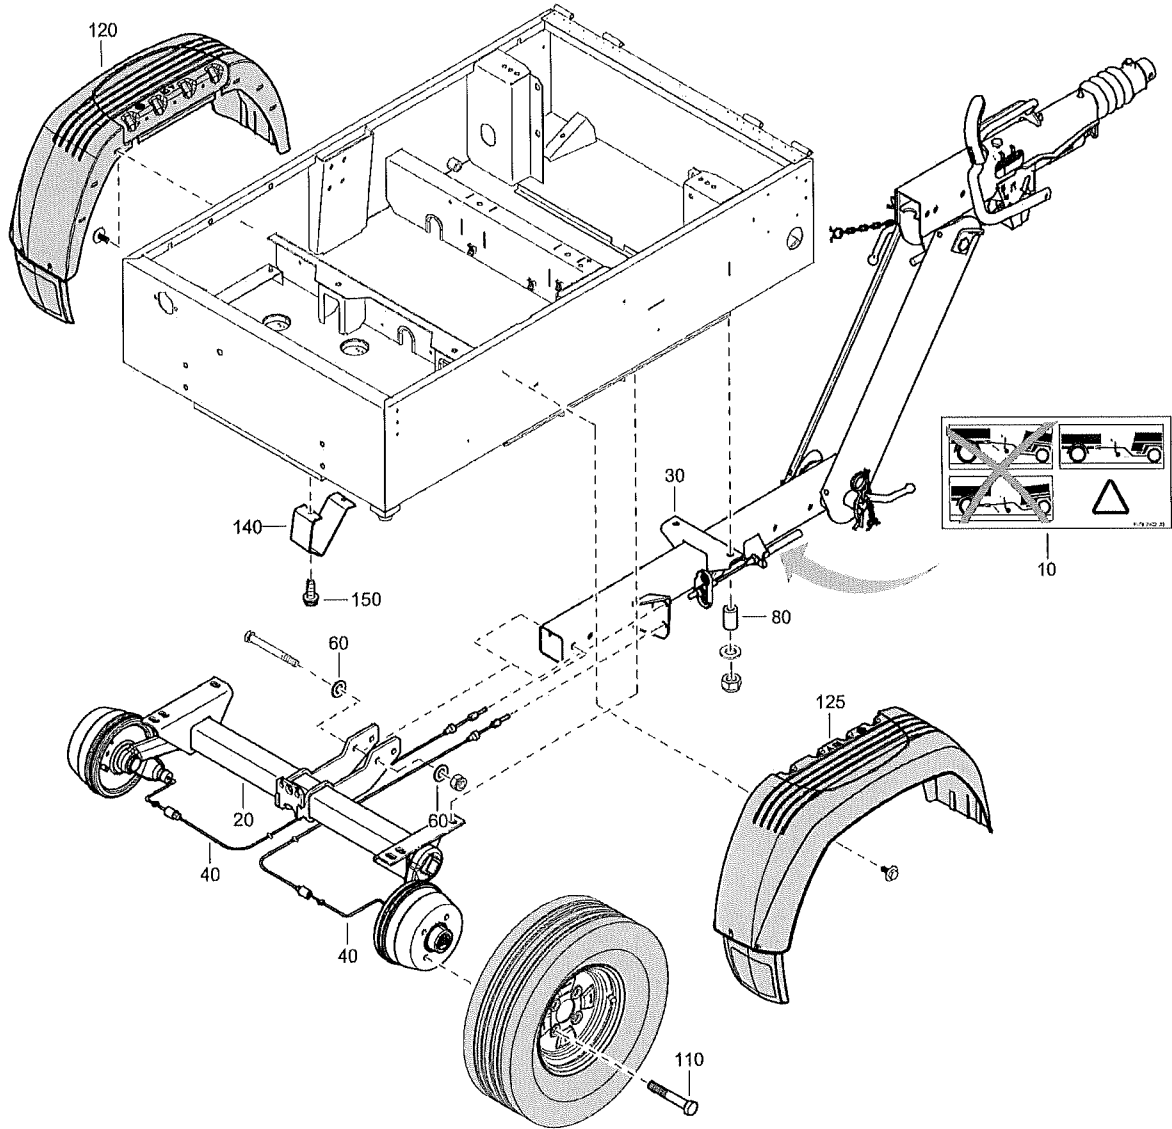

Options / accessories 1611815431_07 Undercarriage adjustable towbar with brakes

CROWDER SUPPLY CO, INC., 8495 ROSLYN ST., COMMERCE CITY, CO 80022 * TOLL FREE: 888-883-5144 * WWW.CROWDERSUPPLY.COM

Refer to Parts Online for the most up to date information. The printed information might be outdated.

Fri Oct 09 20:49:19 UTC 2020