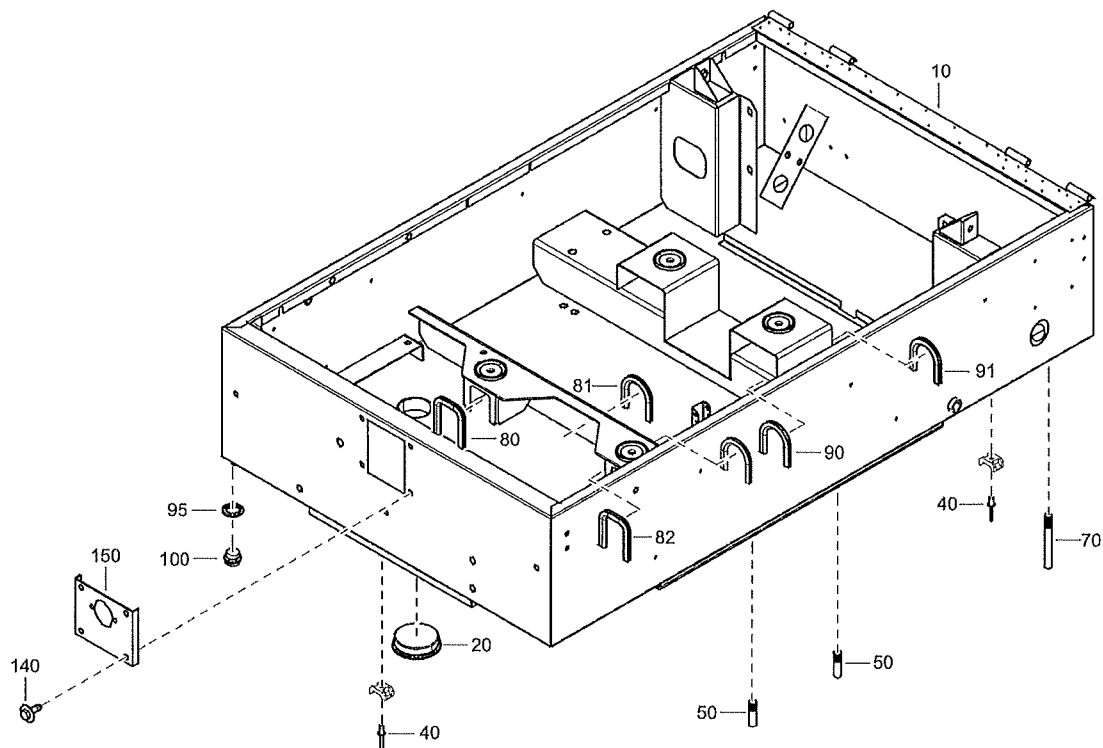

Mechanical 1638158585_00 Frame assembly

CROWDER SUPPLY CO, INC., 8495 ROSLYN ST., COMMERCE CITY, CO 80022 * TOLL FREE: 888-883-5144 * WWW.CROWDERSUPPLY.COM

Refer to Parts Online for the most up to date information. The printed information might be outdated.

Fri Oct 09 20:49:06 UTC 2020

Item	Part No.	Name	Qty	L
10	1638158505	Frame	1	
20	1613265500	Plug	1	
40	0129317401	Rivet	2	
50	0246195657	Stud	4	
70	0246129604	Rod	2	
80	1503105600	Seal	AR	
81	1503105600	Seal	AR	
82	1503105600	Seal	AR	
90	1503105600	Seal	AR	
91	1503105600	Seal	AR	
95	0661102600	Seal washer	3	
100	0686371638	Plug	3	
140	1604342300	Bolt	4	
150	1638183401	Plate cover	1	

CROWDER SUPPLY CO, INC., 8495 ROSLYN ST., COMMERCE CITY, CO 80022 * TOLL FREE: 888-883-5144 * WWW.CROWDERSUPPLY.COM

Refer to Parts Online for the most up to date information. The printed information might be outdated.

Fri Oct 09 20:49:06 UTC 2020