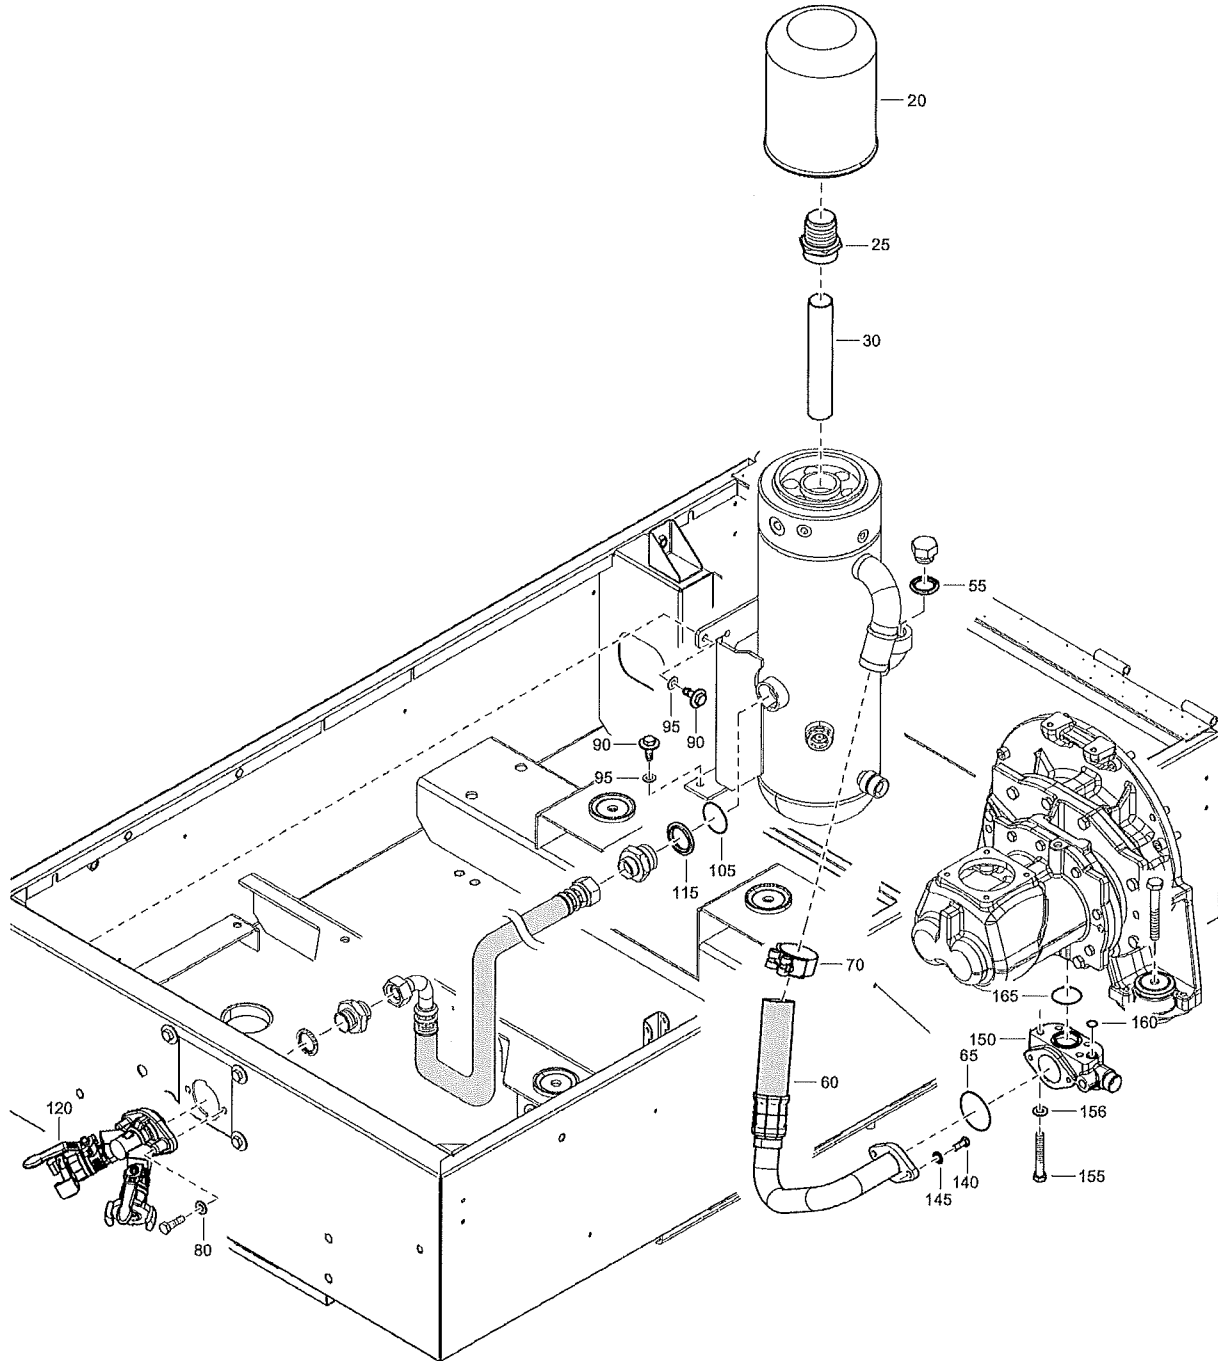

Mechanical 1611717631_12 Air outlet

CROWDER SUPPLY CO, INC., 8495 ROSLYN ST., COMMERCE CITY, CO 80022 * TOLL FREE: 888-883-5144 * WWW.CROWDERSUPPLY.COM

Refer to Parts Online for the most up to date information. The printed information might be outdated.

Fri Oct 09 20:49:10 UTC 2020

Item	Part No.	Name	Qty	L
20	1626977800	Separator oil	1	
25	1626823800	Nipple	1	
30	1626823701	Pipe	1	
55	0661100029	Seal washer	1	
60	1638167904	Hose assembly	1	
65	0663713400	O-ring	1	
70	0347610055	Hose clip	1	
80	0301233500	Plain washer	2	
90	1615566400	Screw	4	
95	0301233500	Plain washer	4	
105	0663313100	O-ring	1	
115	0661104900	Sealing washer	1	
120	1638167880	Manifold	1	
140	0147132303	Bolt	2	
145	0333322700	Lock washer	2	
150	1638113702	Manifold	1	
155	0147133103	Hexagon head screw	4	
156	0301233500	Plain washer	4	
160	0663211135	O-ring	1	
165	0663313200	O-ring	1	

Refer to Parts Online for the most up to date information. The printed information might be outdated.

Fri Oct 09 20:49:10 UTC 2020