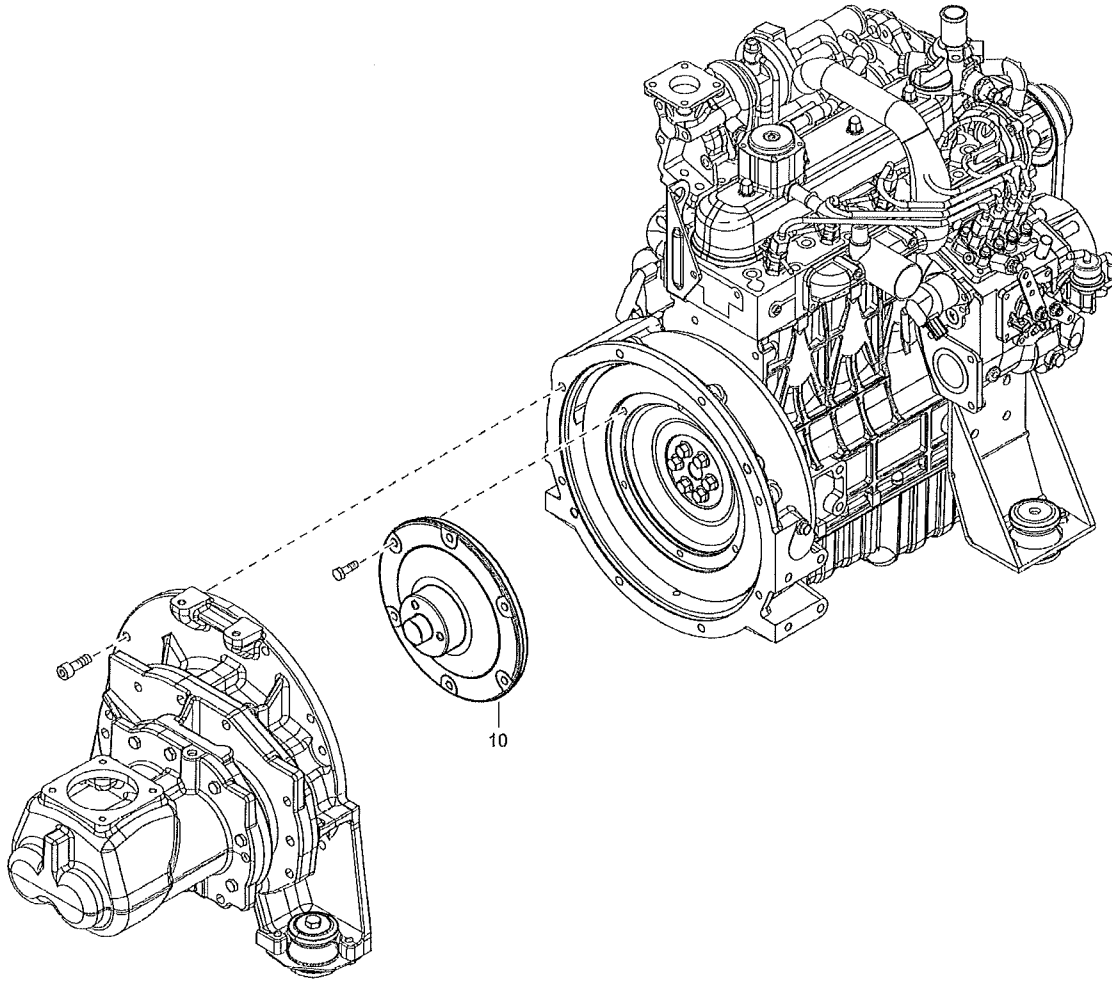

Item	Part No.	Name	Qty	L
20	1616774590	Service element	1	
25	0211137503	Screw	1	
30	0211136303	Hexagon socket screw	2	
31	0211136403	Hexagon socket screw	7	
40	1638122900	Key parallel	1	
45	1638122401	Plain washer	1	
50	0147136803	Hexagon head screw	1	
55	0211136500	Hexagon socket screw	3	
60	1638122801	Nozzle oil spray	1	
65	0663210784	O-ring	1	
75	0663211596	O-ring	1	
80	1638138601	Gearbox	1	
85	0101231135	Pin parallel	2	
90	0661102600	Seal washer	1	
95	0686371630	Plug	1	
100	1638122600	Ring clamp	1	
105	0216195738	Screw	4	
110	1638122700	Lip seal	1	
115	1638122201	Bushing	1	
125	0211220570	Hexagon screw	8	
130	0144324803	Screw	6	
135	1638137401	Shaft drive	1	
140	1202900601	Antivibration pad	2	
145	1202871900	Disk	4	
150	0147195874	Hexagonal head screw	4	
155	0147137103	Hexagon bolt	2	
156	0301234400	Plain washer	2	

Refer to Parts Online for the most up to date information. The printed information might be outdated.

Fri Oct 09 20:49:07 UTC 2020

Mechanical 1638137401_01 Shaft drive

CROWDER SUPPLY CO, INC., 8495 ROSLYN ST., COMMERCE CITY, CO 80022 * TOLL FREE: 888-883-5144 * WWW.CROWDERSUPPLY.COM

Refer to Parts Online for the most up to date information. The printed information might be outdated.

Fri Oct 09 20:49:07 UTC 2020