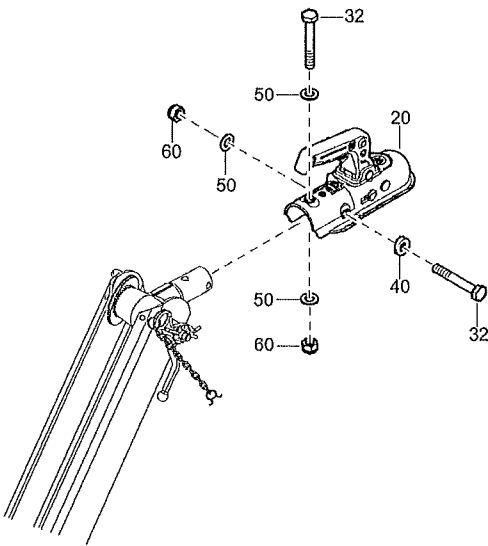

Options / accessories Towing eye ball coupling

CROWDER SUPPLY CO, INC., 8495 ROSLYN ST., COMMERCE CITY, CO 80022 * TOLL FREE: 888-883-5144 * WWW.CROWDERSUPPLY.COM

1611853314_07 Ball coupling