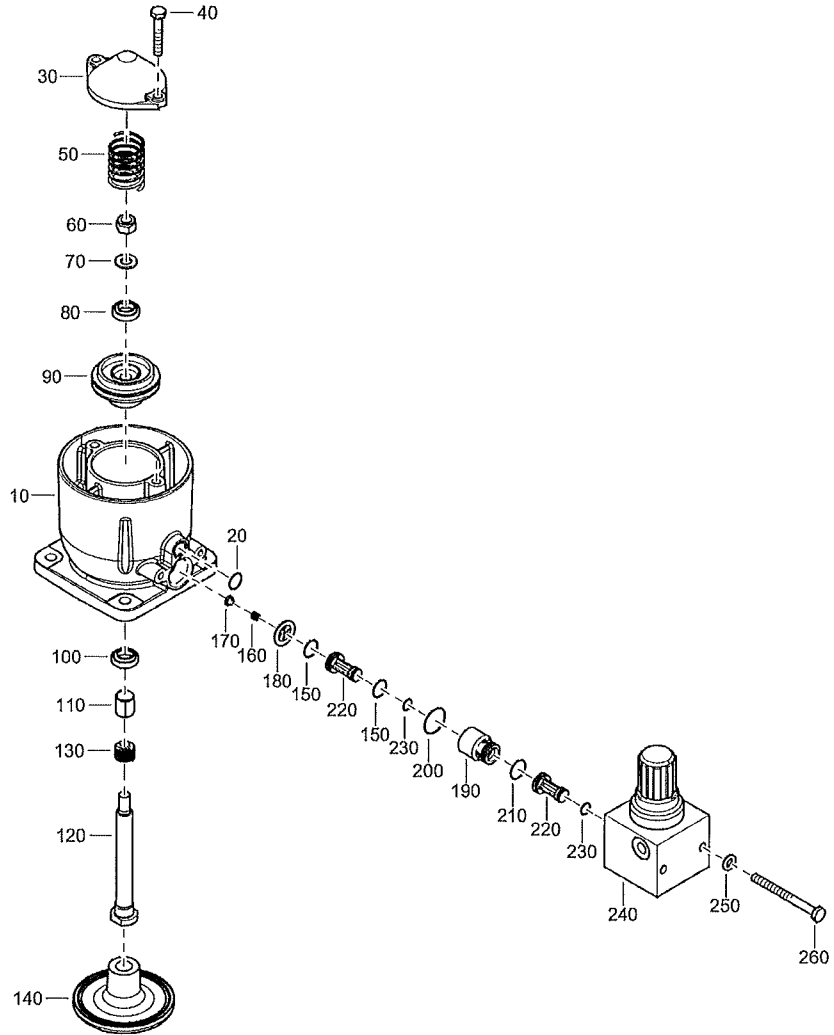

Mechanical 1638123181_01 Housing valve_W

CROWDER SUPPLY CO, INC., 8495 ROSLYN ST., COMMERCE CITY, CO 80022 * TOLL FREE: 888-883-5144 * WWW.CROWDERSUPPLY.COM

Refer to Parts Online for the most up to date information. The printed information might be outdated.

Fri Oct 09 20:49:11 UTC 2020

Item	Part No.	Name	Qty	L
10	1638123100	Housing valve	1	
20	0663611800	O-ring	1	
30	1615766701	Cover unloading valve	1	
40	0147125112	Hexagon head screw	2	
50	1615767201	Spring	1	
60	0291111000	Locknut	1	
70	0301233500	Plain washer	1	
80	0665911000	Wiper	1	
90	1615875500	Piston	1	
100	0665911000	Wiper	1	
110	0500451021	Plain bearing	1	
120	1638123200	Piston rod	1	
130	1604038801	Spring	1	
140	1638123302	Regulating valve	1	
150	0663711900	O-ring	2	
160	1626032700	Spring	1	
170	1604038900	Valve	1	
180	1615834600	Retainer	1	
190	1615834501	Bushing	1	
200	0663712600	O-ring	1	
210	0663712000	O-ring	1	
220	1615767300	Valve	2	
230	0663611400	O-ring	2	
240	1626824081	Regulating valve	1	
250	0301232100	Plain washer	2	
260	0147125703	Hexagon head screw	2	

Refer to Parts Online for the most up to date information. The printed information might be outdated.

Fri Oct 09 20:49:11 UTC 2020