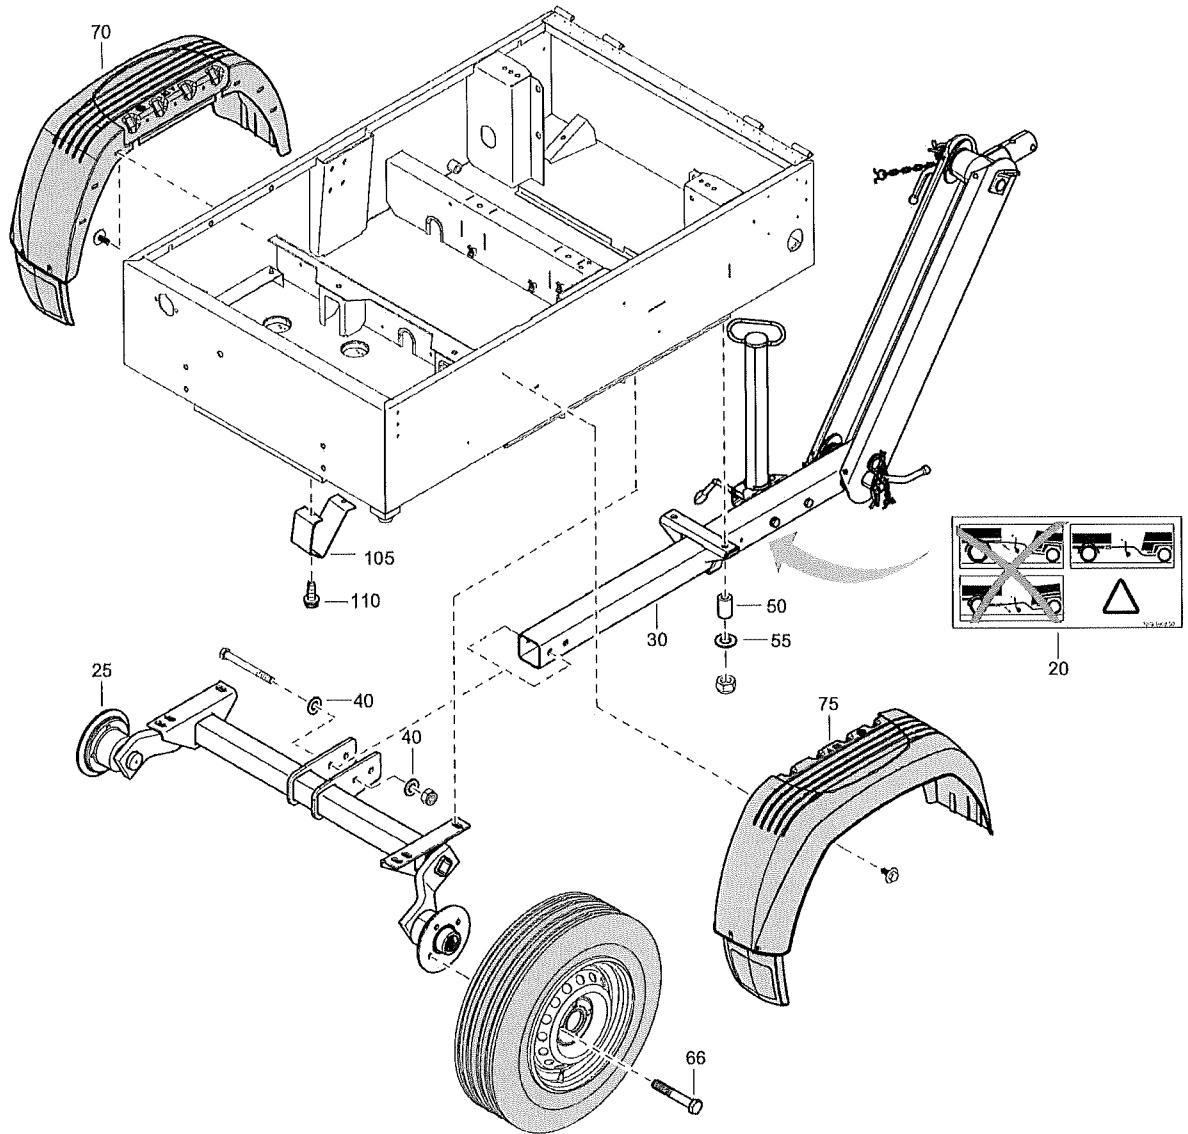

Options / accessories 1611815331_04 Undercarriage adjustable towbar without brakes

CROWDER SUPPLY CO., INC., 8495 ROSLYN ST., COMMERCE CITY, CO 80022 * TOLL FREE: 888-883-5144 * WWW.CROWDERSUPPLY.COM

Refer to Parts Online for the most up to date information. The printed information might be outdated.

Fri Oct 09 20:49:18 UTC 2020