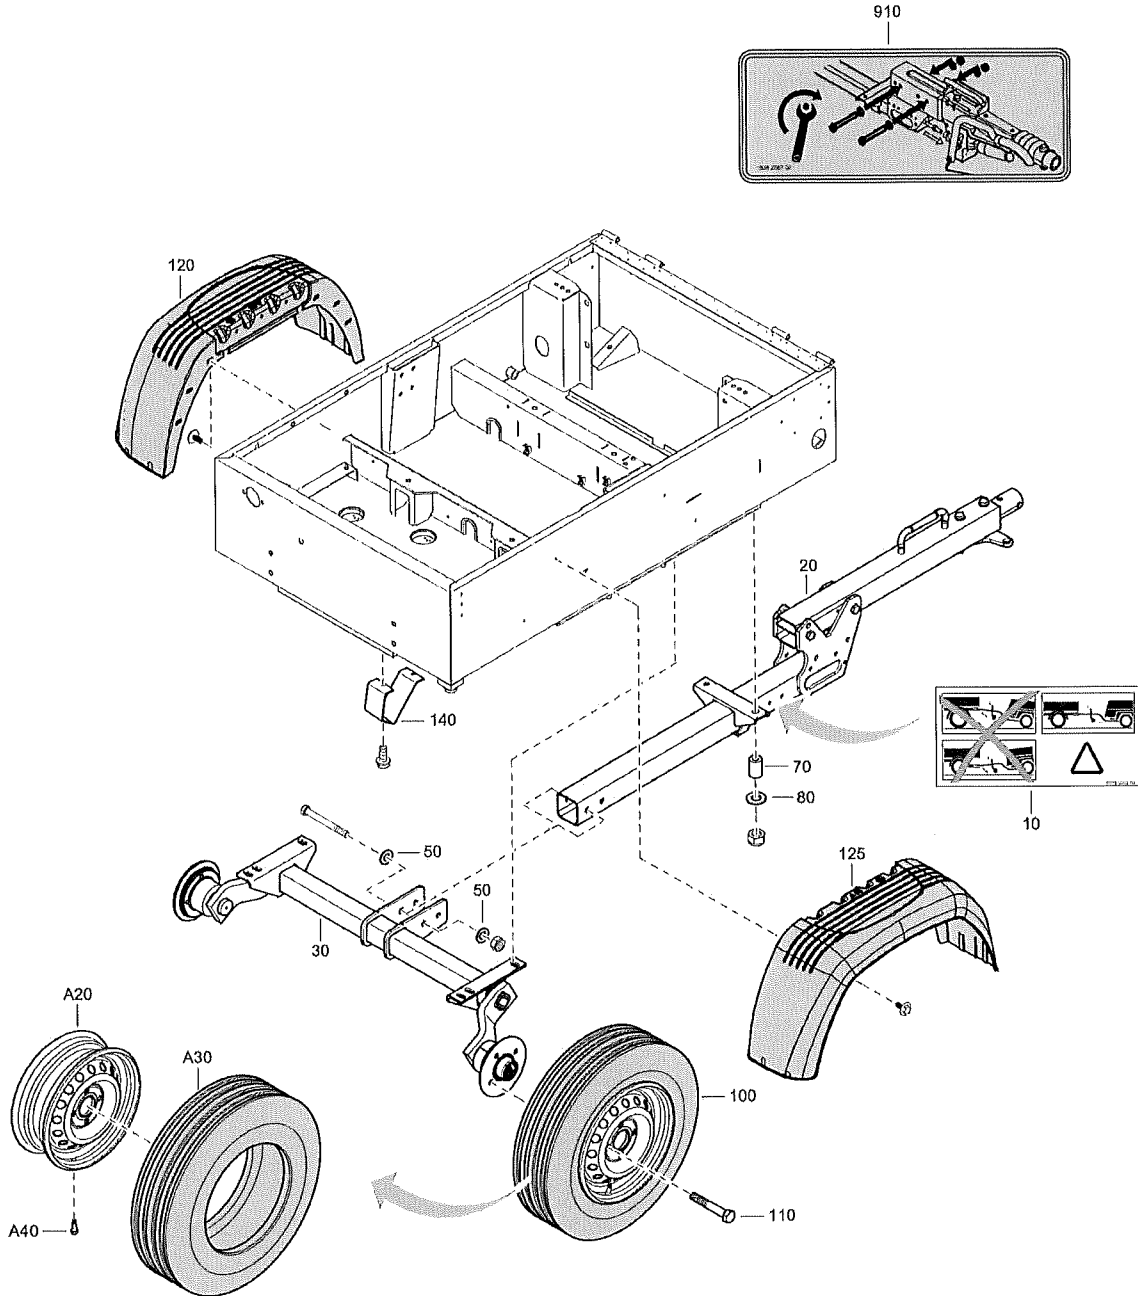

Options / accessories 1611730731_00 Undercarriage DoT

CROWDER SUPPLY CO, INC., 8495 ROSLYN ST., COMMERCE CITY, CO 80022 * TOLL FREE: 888-883-5144 * WWW.CROWDERSUPPLY.COM

Refer to Parts Online for the most up to date information. The printed information might be outdated.

Fri Oct 09 20:49:20 UTC 2020