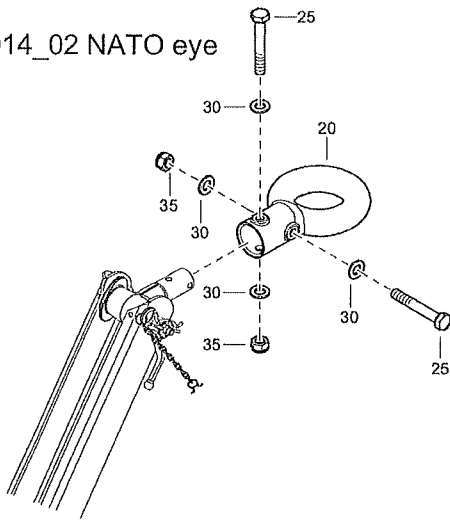

1611853114_03 BNA eye

1611853214_03 DIN eye

Options / accessories Towing eye

1611853014_02 NATO eye