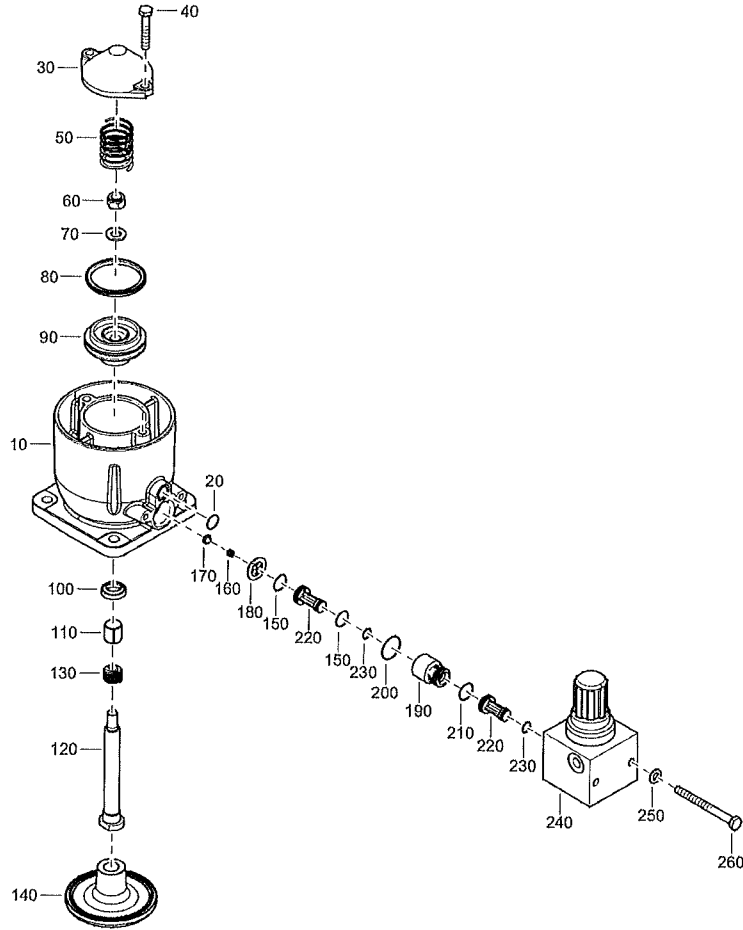

Mechanical 1638123180_01 Unloader assembly

CROWDER SUPPLY CO, INC., 8495 ROSLYN ST., COMMERCE CITY, CO 80022 * TOLL FREE: 888-883-5144 * WWW.CROWDERSUPPLY.COM

Refer to Parts Online for the most up to date information. The printed information might be outdated.

Fri Oct 09 20:49:08 UTC 2020

CROWDER SUPPLY CO, INC., 8495 ROSLYN ST., COMMERCE CITY, CO 80022 * TOLL FREE: 888-883-5144 * WWW.CROWDERSUPPLY.COM

Item	Part No.	Name	Qty	L
10	1638123100	Housing valve	1	
20	0663611800	O-ring	1	
30	1615766701	Cover unloading valve	1	
40	0147125112	Hexagon head screw	2	
50	1615767201	Spring	1	
60	0291111000	Locknut	1	
70	0301233500	Plain washer	1	
80	0665099954	Piston seal	1	
90	1615875500	Piston	1	
100	0665911000	Wiper	1	
110	0500451021	Plain bearing	1	
120	1638123200	Piston rod	1	
130	1604038801	Spring	1	
140	1638123302	Regulating valve	1	
150	0663711900	O-ring	2	
160	1626032700	Spring	1	
170	1604038900	Valve	1	
180	1615834600	Retainer	1	
190	1615834501	Bushing	1	
200	0663712600	O-ring	1	
210	0663712000	O-ring	1	
220	1615767300	Valve	2	
230	0663611400	O-ring	2	
240	1626824080	Regulating valve	1	
250	0301232100	Plain washer	2	
260	0147125703	Hexagon head screw	2	

Refer to Parts Online for the most up to date information. The printed information might be outdated.

Fri Oct 09 20:49:08 UTC 2020