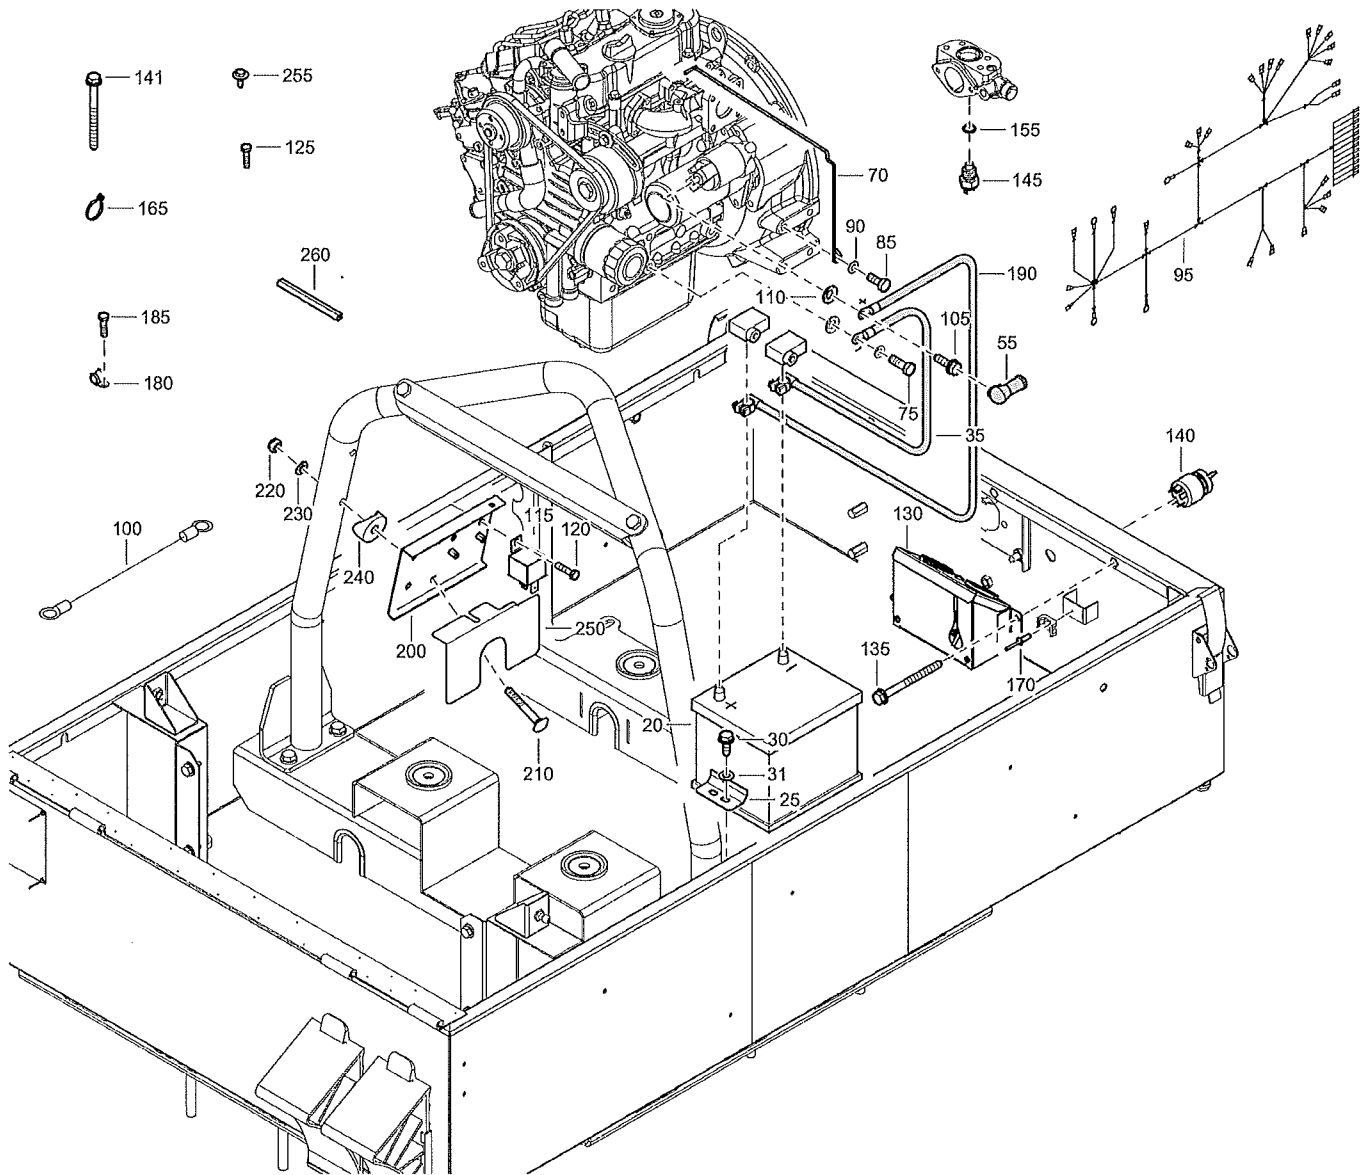

Electric system 1611711231_17 Electrical system

CROWDER SUPPLY CO., INC., 8495 ROSLYN ST., COMMERCE CITY, CO 80022 * TOLL FREE: 888-883-5144 * WWW.CROWDERSUPPLY.COM

Refer to Parts Online for the most up to date information. The printed information might be outdated.

Fri Oct 09 20:49:17 UTC 2020