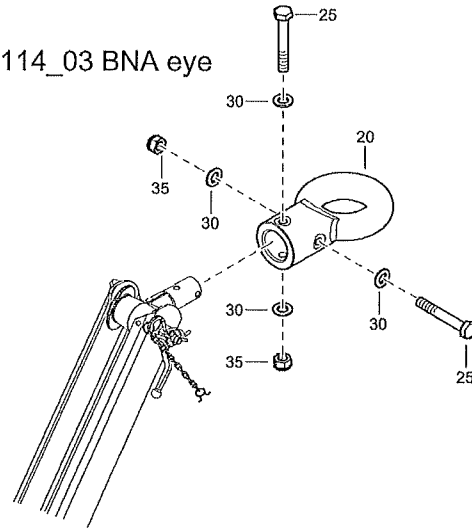

1611853414_02 ITA eye

1611853114_03 BNA eye