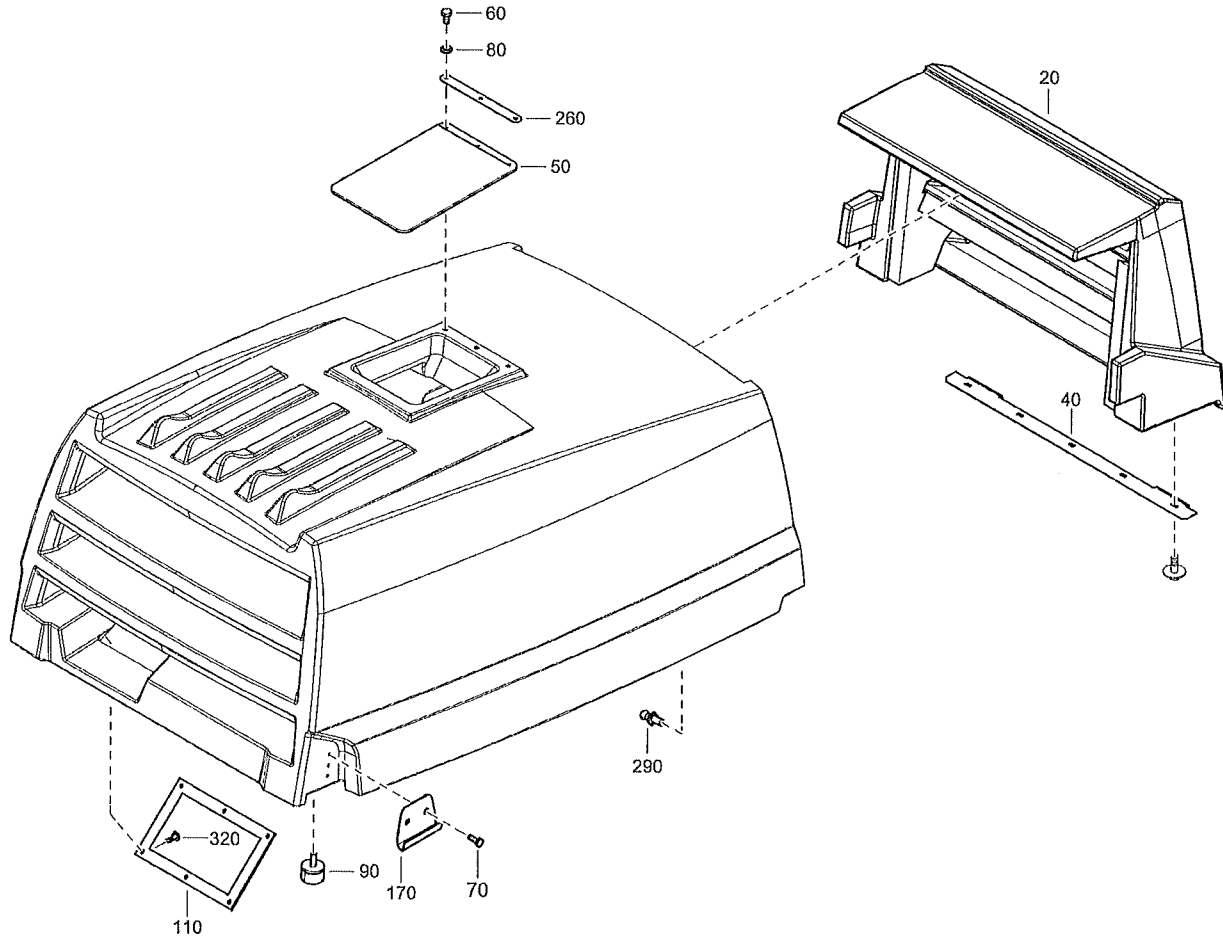

Mechanical 1638043480_01 Hood

CROWDER SUPPLY CO, INC., 8495 ROSLYN ST., COMMERCE CITY, CO 80022 * TOLL FREE: 888-883-5144 * WWW.CROWDERSUPPLY.COM

Refer to Parts Online for the most up to date information. The printed information might be outdated.

Fri Oct 09 20:49:12 UTC 2020

CROWDER SUPPLY CO, INC., 8495 ROSLYN ST., COMMERCE CITY, CO 80022 * TOLL FREE: 888-883-5144 * WWW.CROWDERSUPPLY.COM

Item	Part No.	Name	Qty	L
20	1638043580	Baffle	1	
40	1638053101	Hinge	1	
50	1626771802	Rain flap	1	
60	0147124403	Hexagon head screw	3	
70	0147120503	Screw	6	
80	0301232100	Plain washer	3	
90	1604186900	Buffer	2	
110	1638091001	Cover protection	1	
170	1638124500	Catch	2	
260	1638225600	Bracket	1	
290	1626310800	Ball stud	2	
320	0226333012	Screw set	6	

Refer to Parts Online for the most up to date information. The printed information might be outdated.

Fri Oct 09 20:49:12 UTC 2020