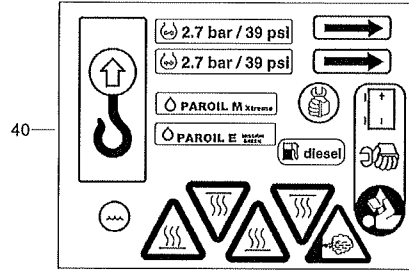

Mechanical 1611505231_04 Markings

CROWDER SUPPLY CO, INC., 8495 ROSLYN ST., COMMERCE CITY, CO 80022 * TOLL FREE: 888-883-5144 * WWW.CROWDERSUPPLY.COM