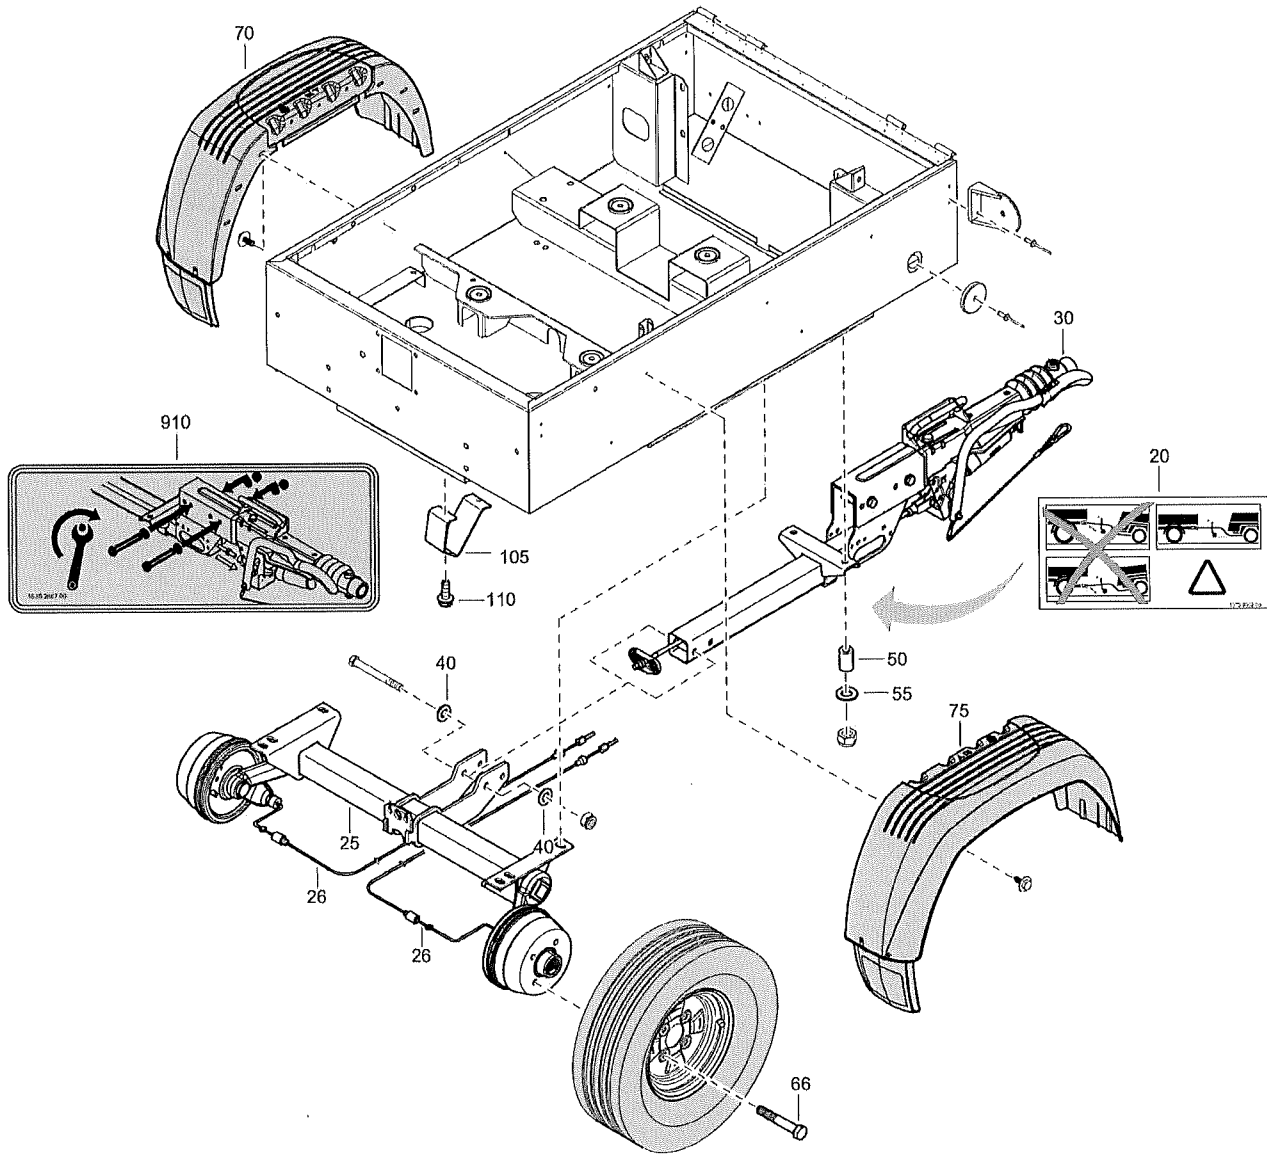

Options / accessories 1611815531_05 Undercarriage with fixed towbar brakes

CROWDER SUPPLY CO., INC., 8495 ROSLYN ST., COMMERCE CITY, CO 80022 * TOLL FREE: 888-883-5144 * WWW.CROWDERSUPPLY.COM

Refer to Parts Online for the most up to date information. The printed information might be outdated.

Fri Oct 09 20:49:19 UTC 2020