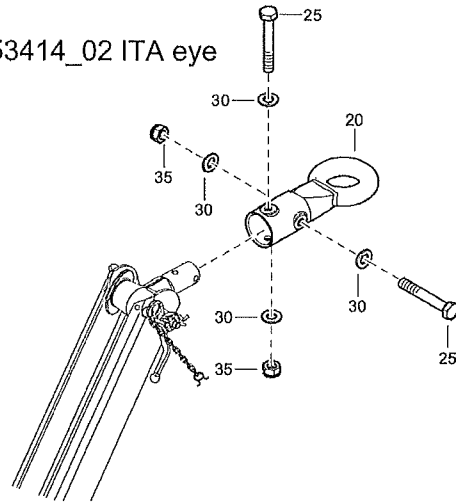

Options / accessories Towing eye

Refer to Parts Online for the most up to date information. The printed information might be outdated.

Fri Oct 09 20:49:31 UTC 2020