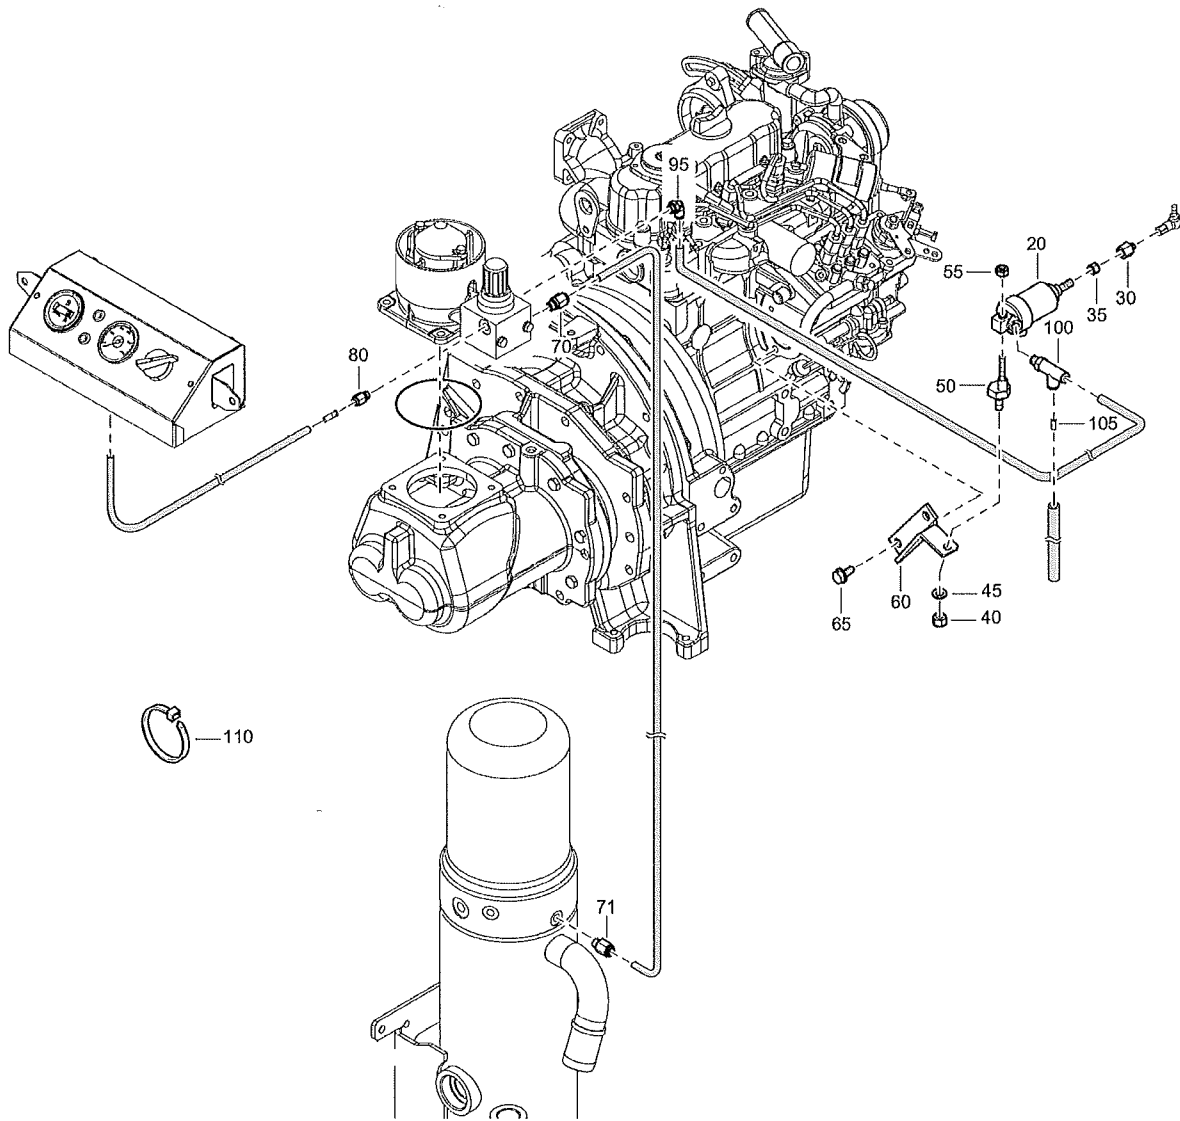

Mechanical 1611716031_01 Regulating system

CROWDER SUPPLY CO., INC., 8495 ROSLYN ST., COMMERCE CITY, CO 80022 * TOLL FREE: 888-883-5144 * WWW.CROWDERSUPPLY.COM

Refer to Parts Online for the most up to date information. The printed information might be outdated.

Fri Oct 09 20:49:11 UTC 2020

CROWDER SUPPLY CO, INC., 8495 ROSLYN ST., COMMERCE CITY, CO 80022 * TOLL FREE: 888-883-5144 * WWW.CROWDERSUPPLY.COM

Item	Part No.	Name	Qty	L
20	1626953700	Actuator	1	
30	0324180069	Screw hexagon	1	
35	0266210800	Hexagon nut	1	
40	0266211000	Hexagon nut M8	1	
45	0301233500	Plain washer	1	
50	1626958200	Spacer	1	
55	0291112815	Locknut	1	
60	1626923401	Bracket	1	
65	1619276600	Paint stripping bolt (M8x20)	2	
70	0583810076	Coupling	1	
71	0583810076	Coupling	1	
80	0583810057	Fitting pipe	1	
95	0583810057	Fitting pipe	1	
100	9090153500	Coupling	1	
105	1626974000	Nozzle	1	
110	0348010124	Tie	2	

Refer to Parts Online for the most up to date information. The printed information might be outdated.

Fri Oct 09 20:49:11 UTC 2020