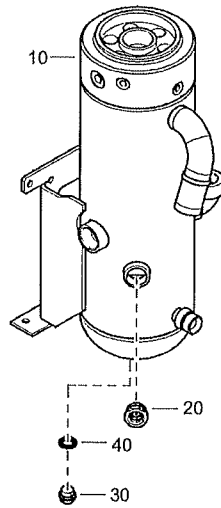

Mechanical 1638213380_02 Vessel air assembly

CROWDER SUPPLY CO, INC., 8495 ROSLYN ST., COMMERCE CITY, CO 80022 * TOLL FREE: 888-883-5144 * WWW.CROWDERSUPPLY.COM

- 60
- 50

Refer to Parts Online for the most up to date information. The printed information might be outdated.

Fri Oct 09 20:49:09 UTC 2020