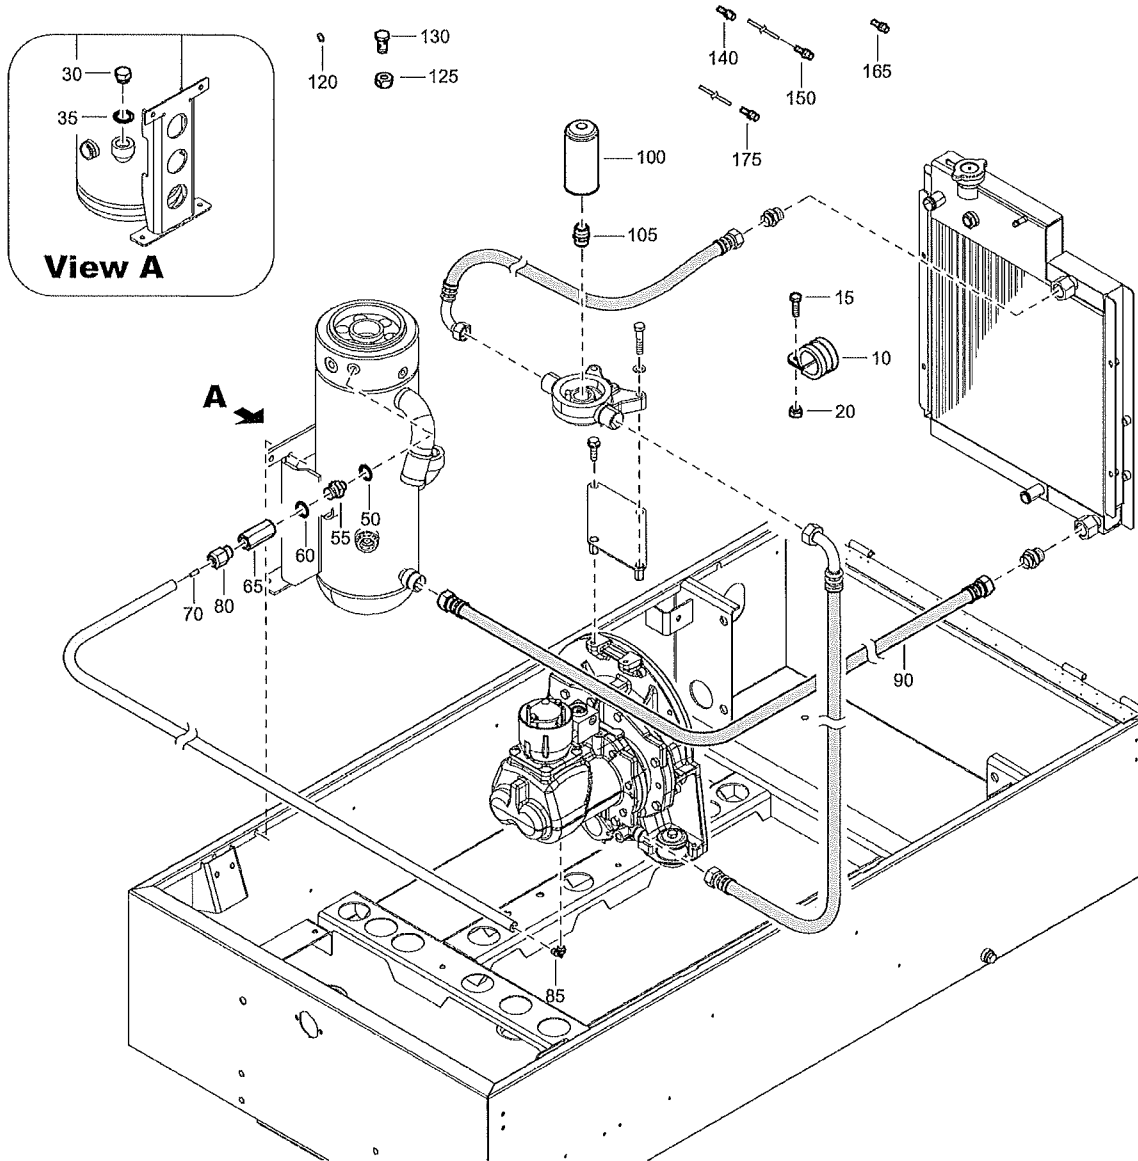

Mechanical 1611716931_03 Oil system_W

CROWDER SUPPLY CO., INC., 8495 ROSLYN ST., COMMERCE CITY, CO 80022 * TOLL FREE: 888-883-5144 * WWW.CROWDERSUPPLY.COM

Refer to Parts Online for the most up to date information. The printed information might be outdated.

Fri Oct 09 20:49:12 UTC 2020

Item	Part No.	Name	Qty	L
10	0346100210	Pipe clamp	1	
15	0147132503	Hexagonal screw	1	
20	0291112818	Nut	1	
30	0686371630	Plug	1	
35	0653110000	Washer	1	
50	0653106200	Copper washer	1	
55	0603420026	Hexagon nipple	1	
60	0653106200	Copper washer	1	
65	0823005009	Check valve	1	
70	1626974001	Nozzle	1	
80	0583810152	Fitting	1	
85	0581202591	Coupling	1	
90	1638147102	Hose assembly	1	
100	6211472200	Oil filter	1	
105	1619377001	Nipple	1	
120	0653112800	Flat gasket	2	
125	1638255100	Hexagon nipple	1	
130	0627421700	Pressure screw	1	
140	0571002034	Hose nipple	1	
150	0571002034	Hose nipple	1	
165	0571002034	Hose nipple	1	
175	0571002034	Hose nipple	1	

Refer to Parts Online for the most up to date information. The printed information might be outdated.

Fri Oct 09 20:49:12 UTC 2020