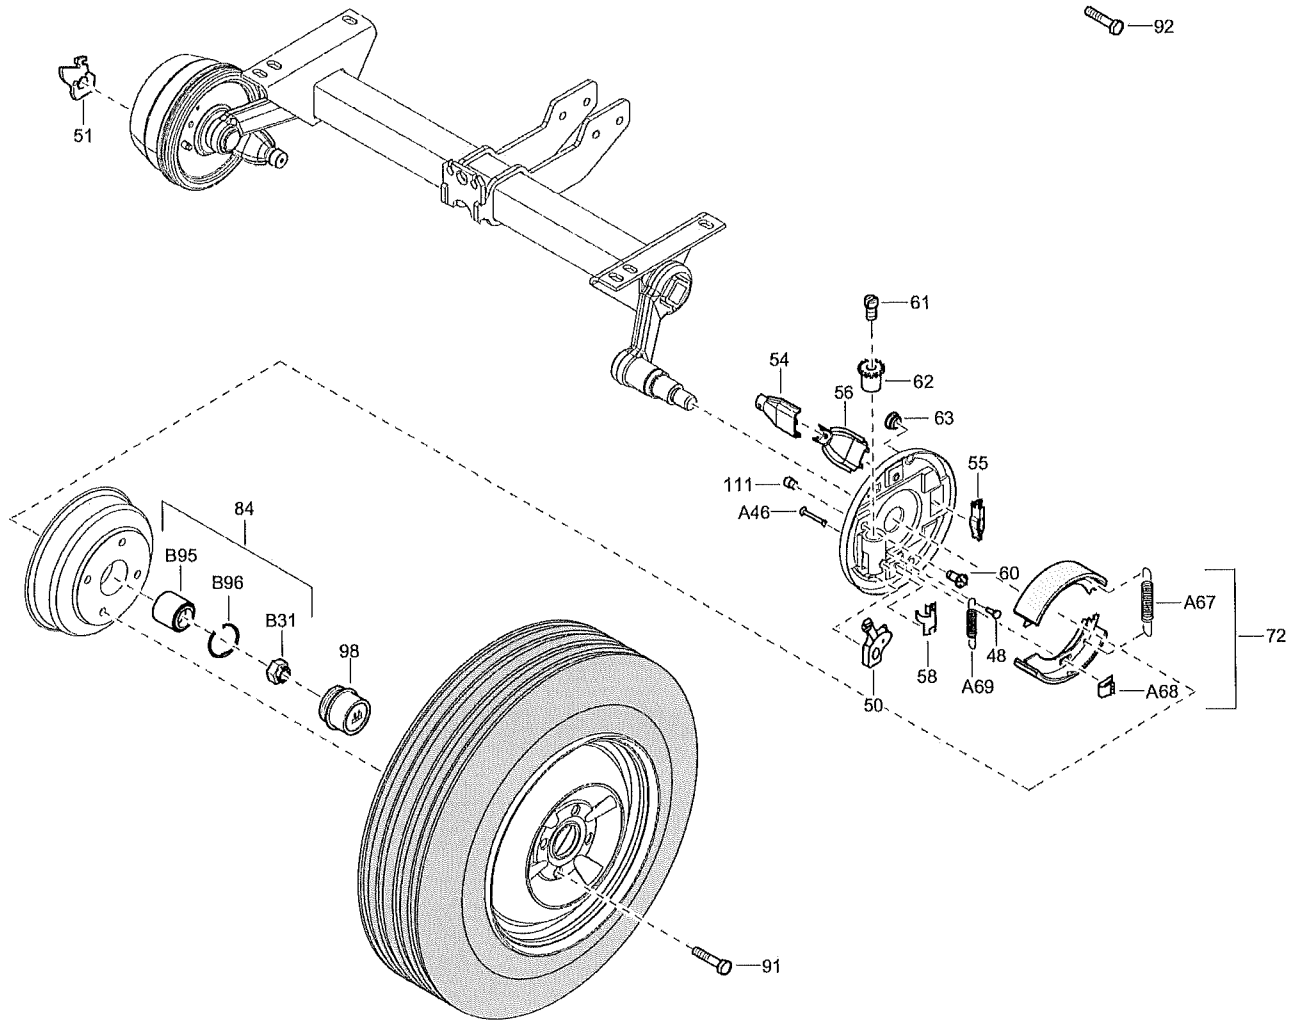

Options / accessories 1638073502_01 Axle with brake

CROWDER SUPPLY CO, INC., 8495 ROSLYN ST., COMMERCE CITY, CO 80022 * TOLL FREE: 888-883-5144 * WWW.CROWDERSUPPLY.COM

Refer to Parts Online for the most up to date information. The printed information might be outdated.

Fri Oct 09 20:49:21 UTC 2020