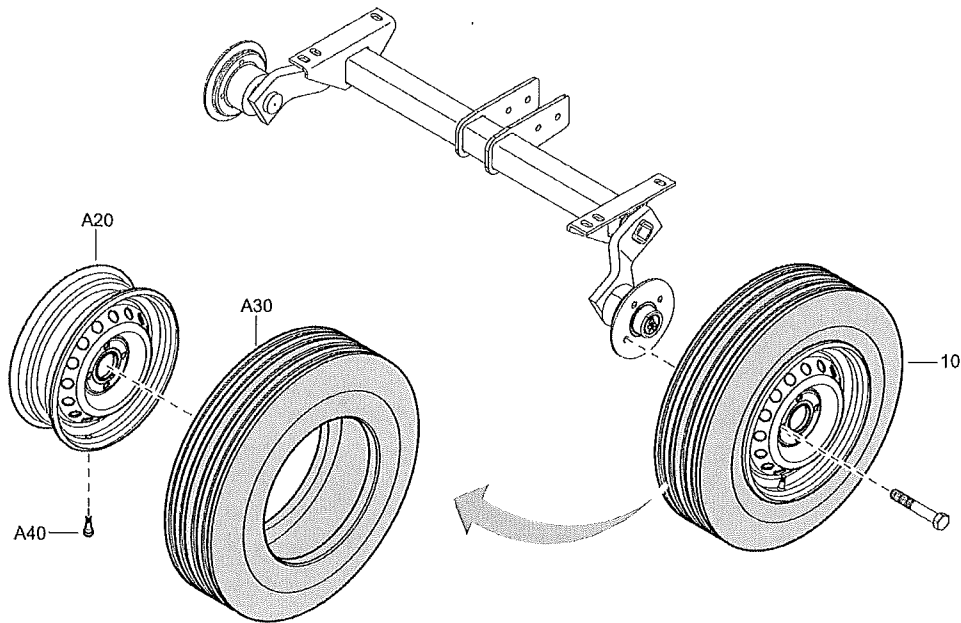

Options / accessories 1611730031_01 Tyre assembly

CROWDER SUPPLY CO, INC., 8495 ROSLYN ST., COMMERCE CITY, CO 80022 * TOLL FREE: 888-883-5144 * WWW.CROWDERSUPPLY.COM

Refer to Parts Online for the most up to date information. The printed information might be outdated.

Fri Oct 09 20:49:25 UTC 2020