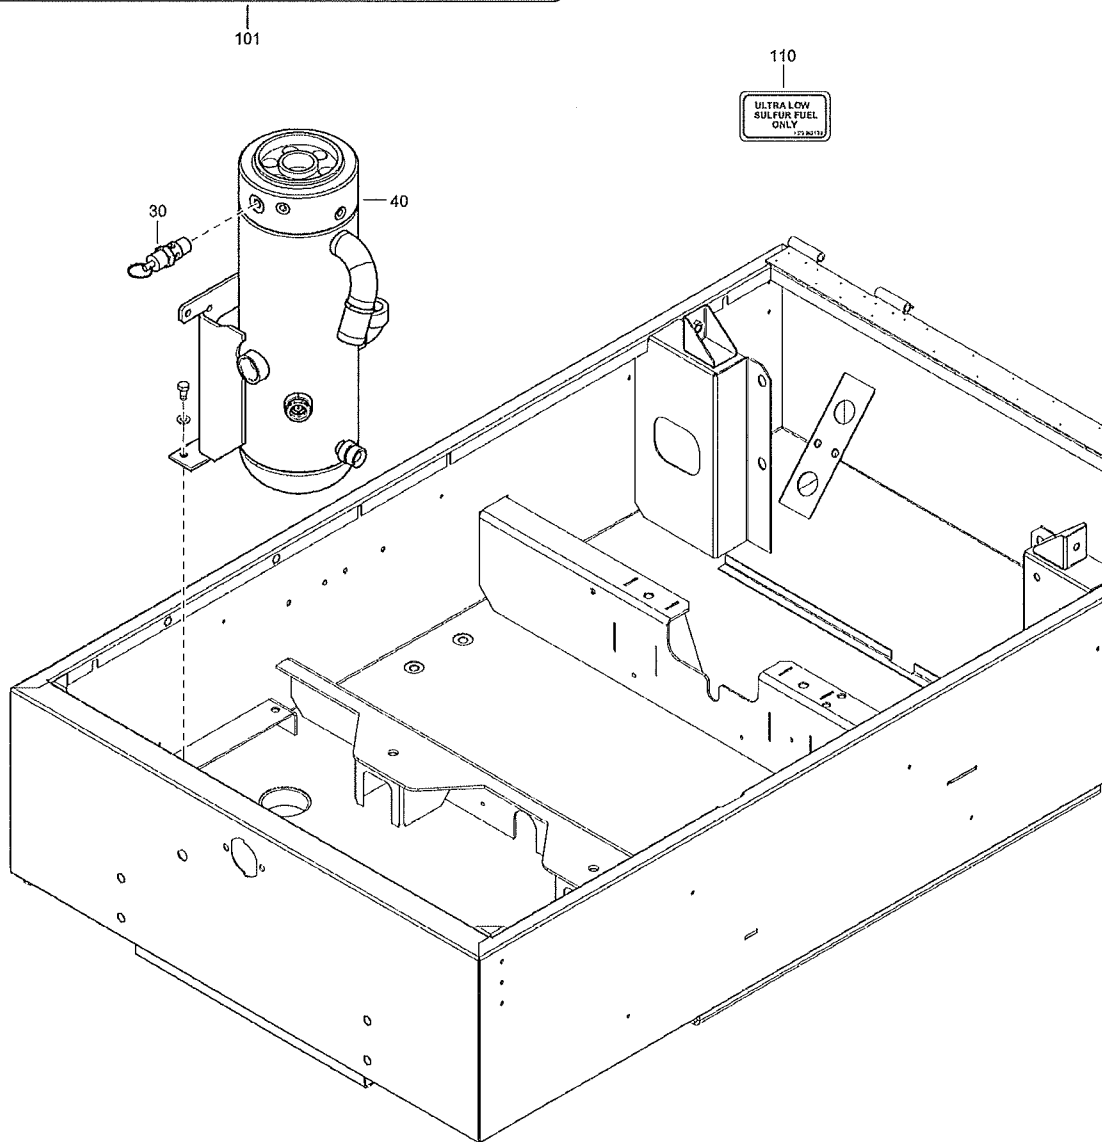

Mechanical 1611720131_03 Vessel air_W

CROWDER SUPPLY CO, INC., 8495 ROSLYN ST., COMMERCE CITY, CO 80022 * TOLL FREE: 888-883-5144 * WWW.CROWDERSUPPLY.COM

100

110

ULTRA LOW
SULFUR FUEL
ONLY
(EPA 041201)

Refer to Parts Online for the most up to date information. The printed information might be outdated.

Fri Oct 09 20:49:09 UTC 2020