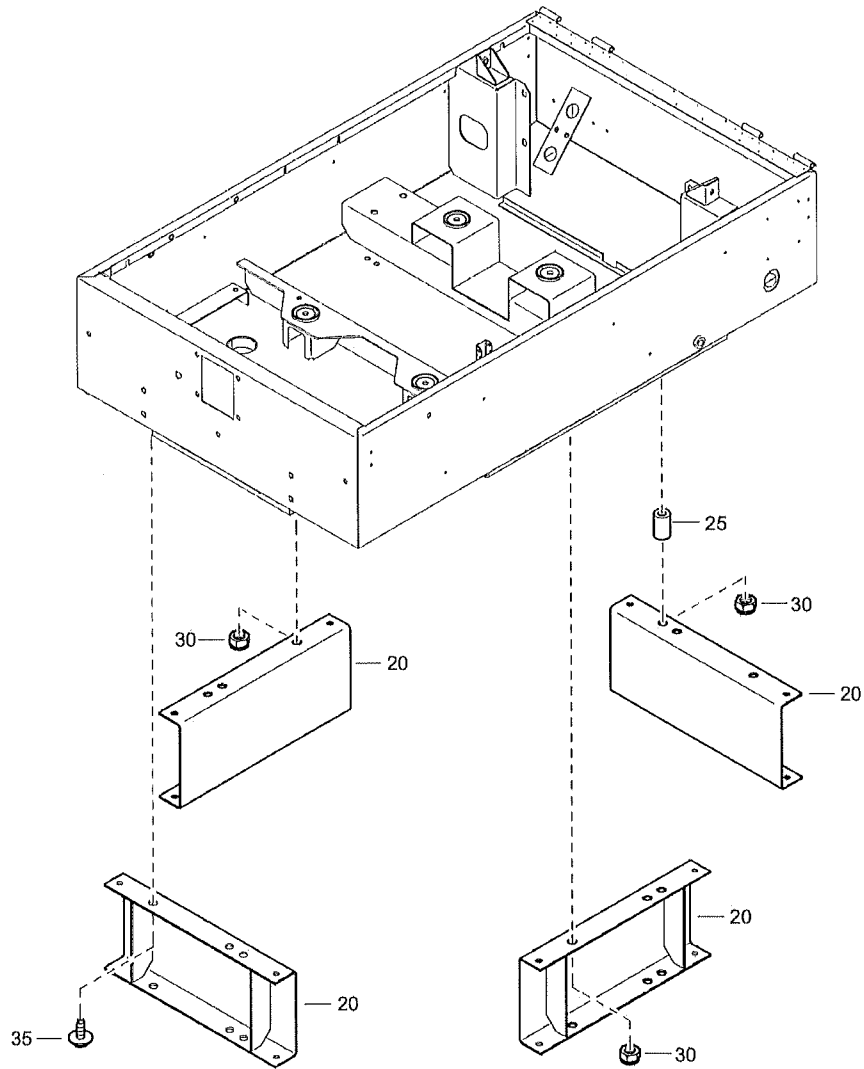

Options / accessories 1611812731_01 Support mounted

Refer to Parts Online for the most up to date information. The printed information might be outdated.

Fri Oct 09 20:49:23 UTC 2020

Item	Part No.	Name	Qty	L
20	1626980801	Support	4	
25	1615957500	Spacer	2	
30	0291111200	Lock nut	6	
35	1615566400	Screw	2