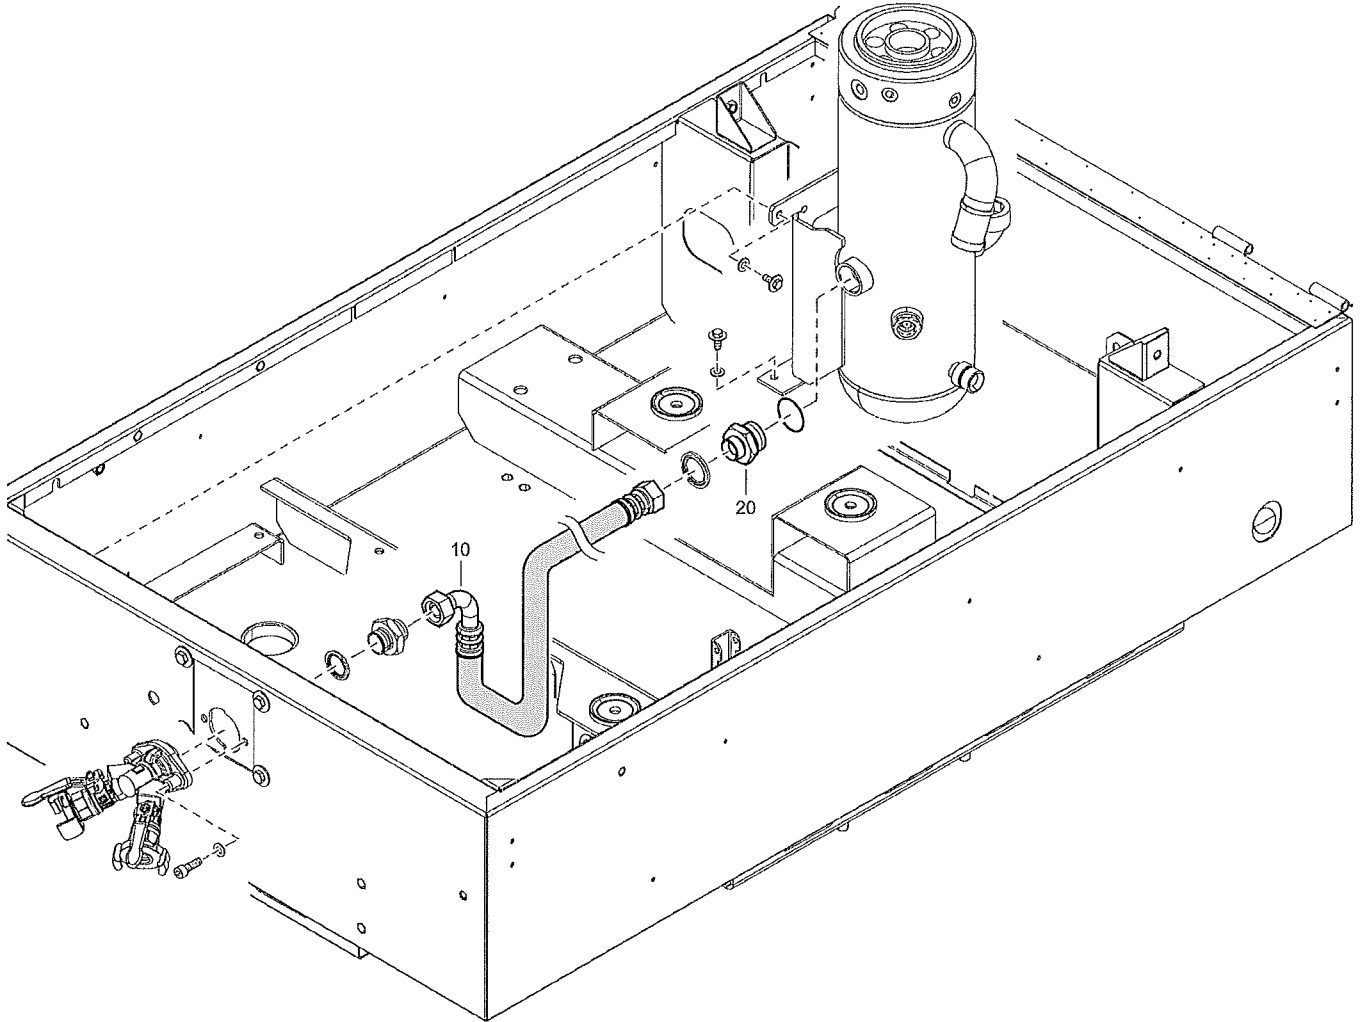

Options / accessories 1611729331_02 No lubricator

CROWDER SUPPLY CO, INC., 8495 ROSLYN ST., COMMERCE CITY, CO 80022 * TOLL FREE: 888-883-5144 * WWW.CROWDERSUPPLY.COM

Refer to Parts Online for the most up to date information. The printed information might be outdated.

Fri Oct 09 20:49:29 UTC 2020