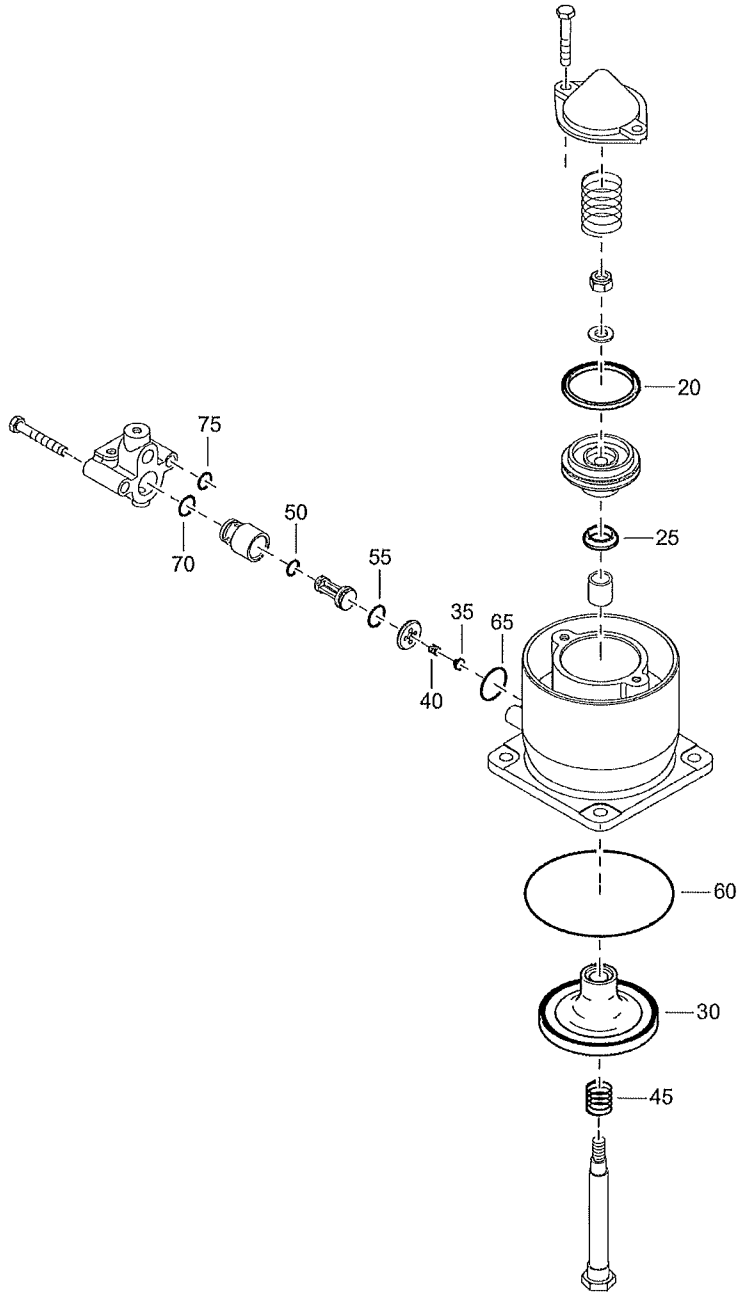

Service 2911005100_03 Service kit - Unloading valve

CROWDER SUPPLY CO, INC., 8495 ROSLYN ST., COMMERCE CITY, CO 80022 * TOLL FREE: 888-883-5144 * WWW.CROWDERSUPPLY.COM

Refer to Parts Online for the most up to date information. The printed information might be outdated.

Fri Oct 09 20:49:05 UTC 2020