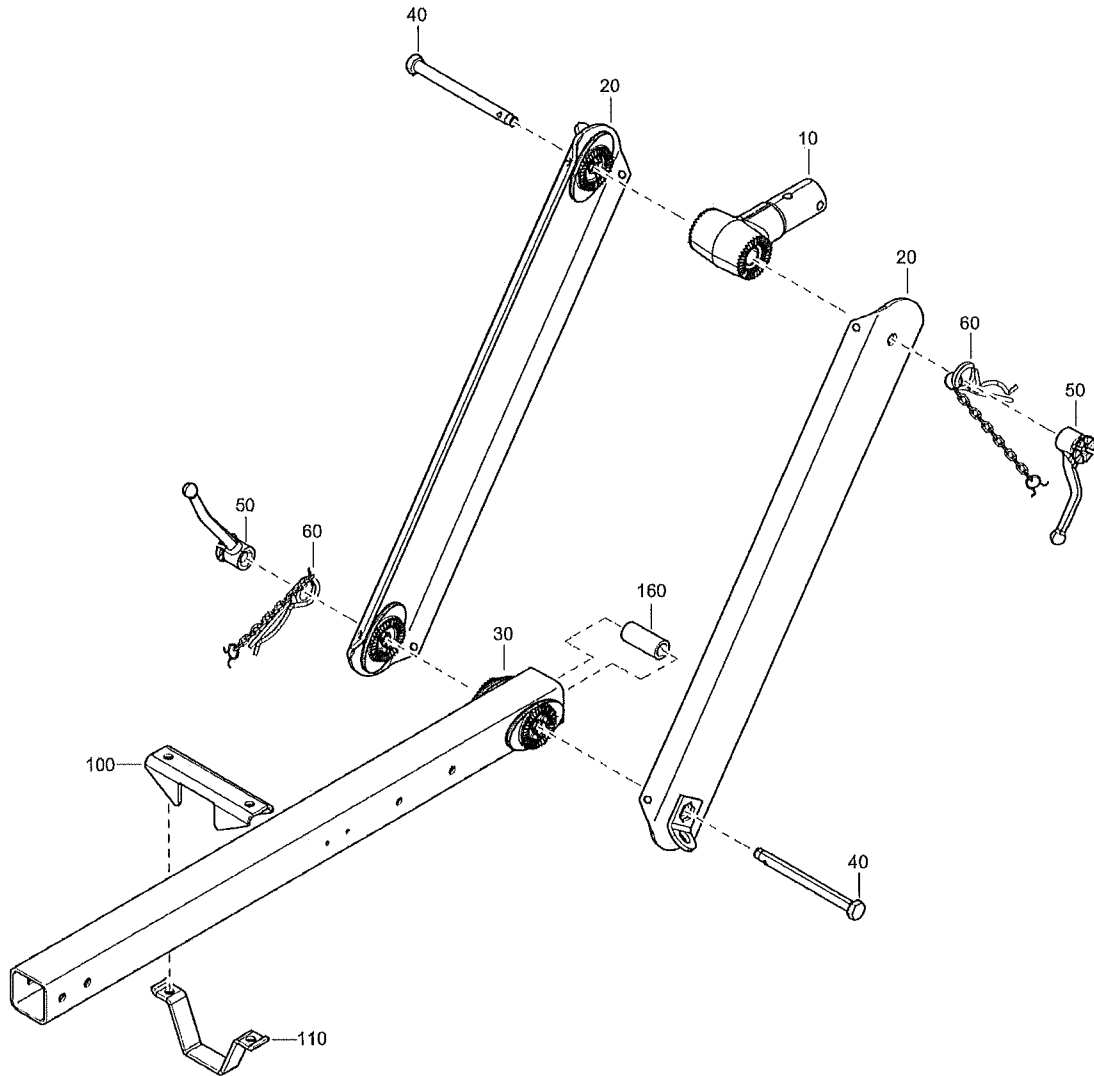

Refer to Parts Online for the most up to date information. The printed information might be outdated.

Fri Oct 09 20:49:20 UTC 2020

Item	Part No.	Name	Qty	L
10	2914258900	Coupling head	1	
20	2914259000	Bar	2	
30	2914259801	Bar square	1	
40	2914259200	Bolt	2	
50	2914259300	Nut	2	
60	2914230100	Lock bracket	2	
100	2914259500	Bracket	1	
110	2914259600	Bracket clamp	1	
160	2914259700	Bushing	1	