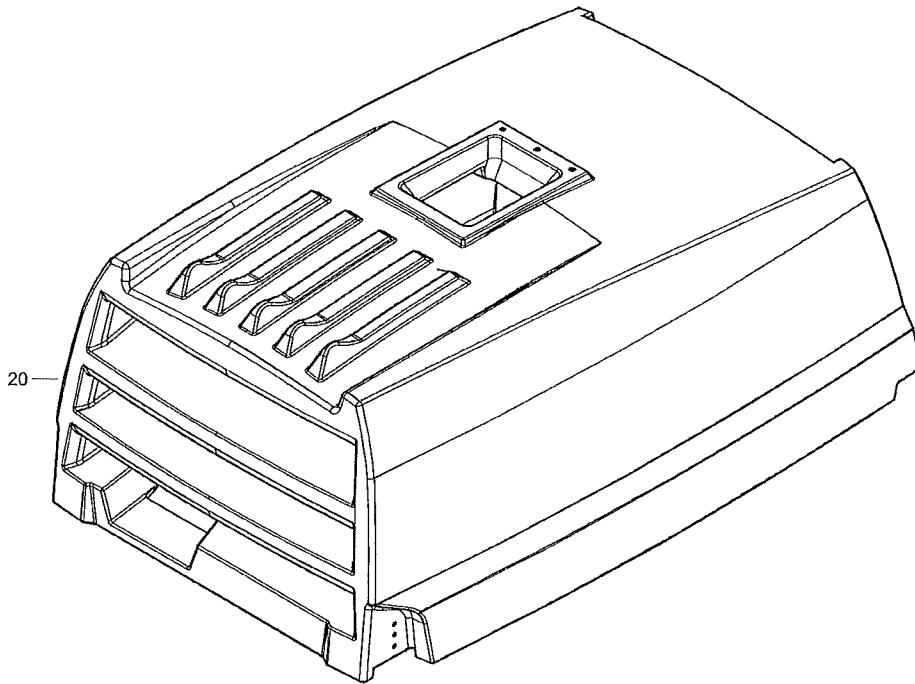

CROWDER SUPPLY CO, INC., 8495 ROSLYN ST., COMMERCE CITY, CO 80022 * TOLL FREE: 888-883-5144 * WWW.CROWDERSUPPLY.COM

Item	Part No.	Name	Qty	L
20	1638043580	Baffle	1	
40	1638053101	Hinge	1	
50	1626771802	Rain flap	1	
60	0147124403	Hexagon head screw	3	
70	0147120503	Screw	6	
80	0301232100	Plain washer	3	
90	1604186900	Buffer	2	
110	1638091001	Cover protection	1	
170	1638124500	Catch	2	
260	1638225600	Bracket	1	
290	1626310800	Ball stud	2	
320	0226333012	Screw set	6	

Refer to Parts Online for the most up to date information. The printed information might be outdated.

Fri Oct 09 20:49:12 UTC 2020

Mechanical 1638288300_00 Hood

CROWDER SUPPLY CO, INC., 8495 ROSLYN ST., COMMERCE CITY, CO 80022 * TOLL FREE: 888-883-5144 * WWW.CROWDERSUPPLY.COM

A20 — 8

A50 — 8

Refer to Parts Online for the most up to date information. The printed information might be outdated.

Fri Oct 09 20:49:13 UTC 2020