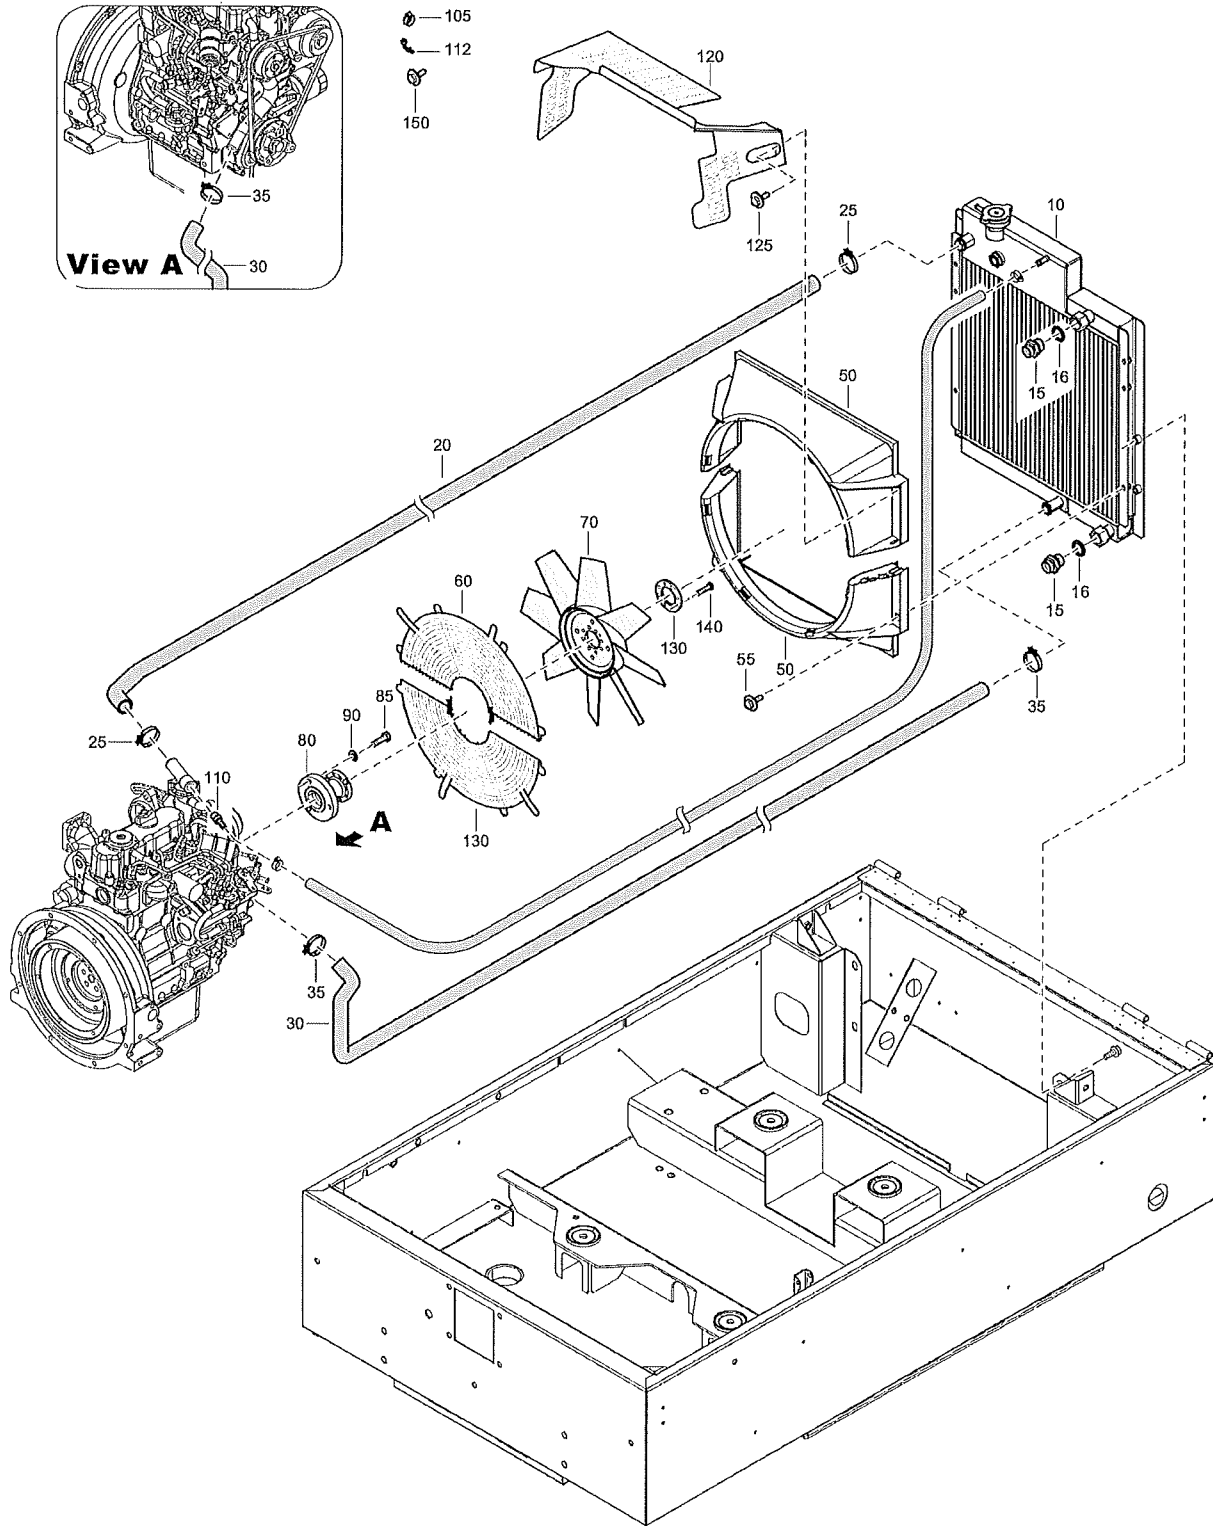

Engine 1611716731_03 Cooler and fan_W

CROWDER SUPPLY CO, INC., 8495 ROSLYN ST., COMMERCE CITY, CO 80022 * TOLL FREE: 888-883-5144 * WWW.CROWDERSUPPLY.COM

Refer to Parts Online for the most up to date information. The printed information might be outdated.

Fri Oct 09 20:49:16 UTC 2020

Item	Part No.	Name	Qty	L
10	1638146504	Cooler	1	
15	1079584029	Hexagon nipple	2	
16	0661103800	Sealing washer	2	
20	0075402606	Hose	AR	
25	0347010213	Hose clip	2	
30	1638247000	Hose	AR	
35	0347010213	Hose clip	2	
50	1202866900	Fan cowl	2	
55	1615566400	Screw	4	
60	1202867001	Fan guard	2	
70	1604584800	Fan	1	
80	1638135201	Fan adapter	1	
85	0147132503	Hexagonal screw	3	
90	0301233500	Plain washer	3	
105	0347610400	Hose clamp	1	
110	3176382900	Nipple	1	
112	1604138400	Hose nipple	1	
120	1638207201	Plate cover	1	
125	1615566400	Screw	2	
130	1615769000	Ring	1	
140	0147124903	Hexagon head screw	8	
150	1615566400	Screw	4