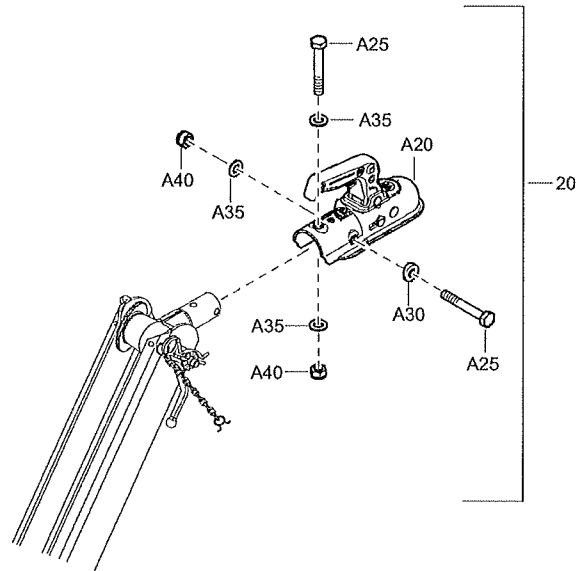

1611853814_00 Loose ball coupling

Refer to Parts Online for the most up to date information. The printed information might be outdated.

Fri Oct 09 20:49:31 UTC 2020