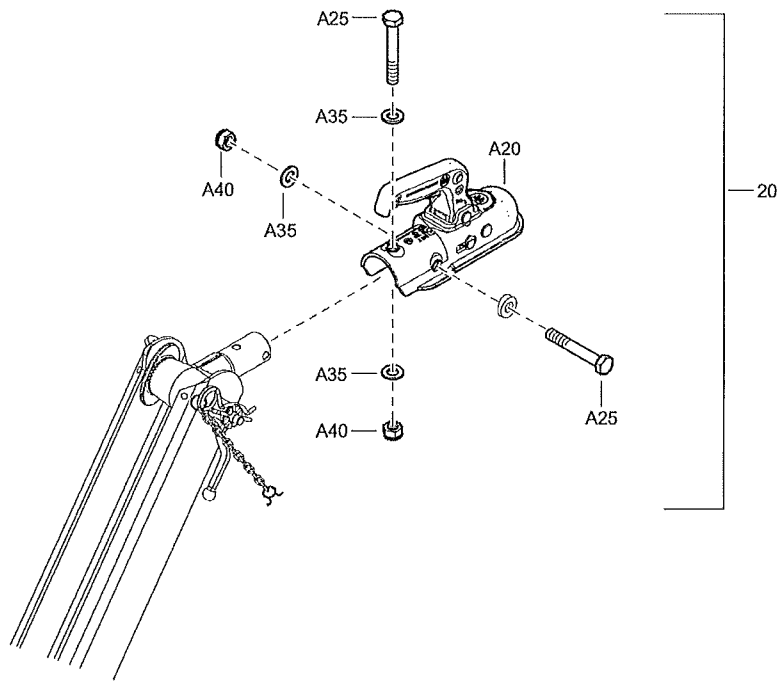

Options / accessories 1611853814_00 Loose ball coupling

CROWDER SUPPLY CO, INC., 8495 ROSLYN ST., COMMERCE CITY, CO 80022 * TOLL FREE: 888-883-5144 * WWW.CROWDERSUPPLY.COM

Refer to Parts Online for the most up to date information. The printed information might be outdated.

Fri Oct 09 20:49:30 UTC 2020