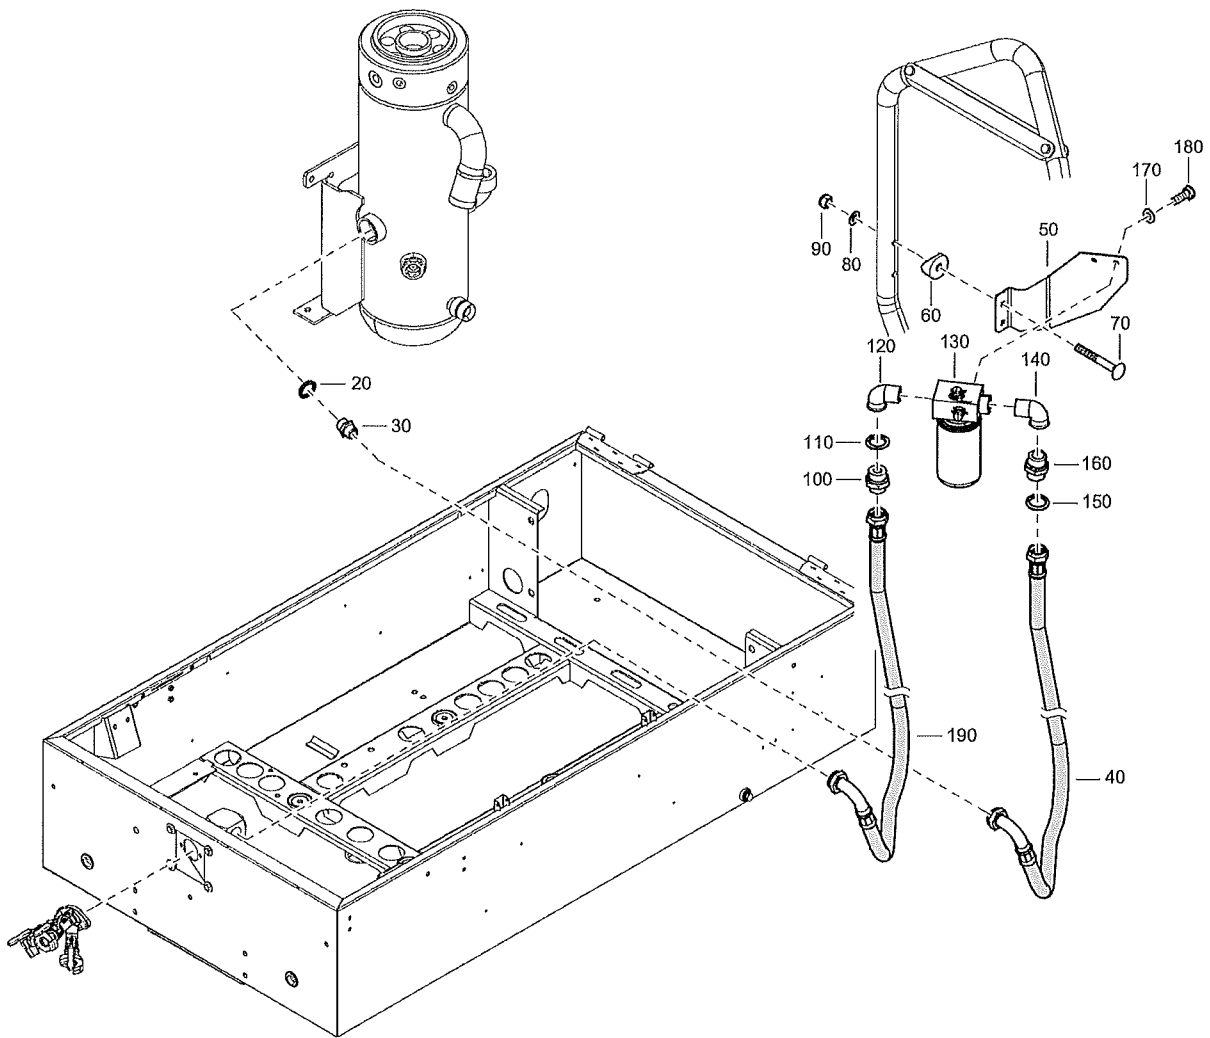

Options / accessories 1611724531_02 Lubricator

CROWDER SUPPLY CO, INC., 8495 ROSLYN ST., COMMERCE CITY, CO 80022 * TOLL FREE: 888-883-5144 * WWW.CROWDERSUPPLY.COM

Refer to Parts Online for the most up to date information. The printed information might be outdated.

Fri Oct 09 20:49:29 UTC 2020

Item	Part No.	Name	Qty	L
20	0661104900	Sealing washer	1	
30	0603410096	Nipple	1	
40	1638179400	Hose assembly	1	
50	1638258100	Support	1	
60	1638211800	Washer	2	
70	0226991510	Square neck bolt	2	
80	0301233500	Plain washer	2	
90	0291111000	Locknut	2	
100	1079584022	Pipe connection	1	
110	0661104900	Sealing washer	1	
120	0560020002	Elbow	1	
130	1638121680	Lubricator	1	
140	0560020002	Elbow	1	
150	0661104900	Sealing washer	1	
160	1079584022	Pipe connection	1	
170	0301233500	Plain washer	2	
180	0147132303	Bolt	2	
190	1638295600	Hose assembly	1	

Refer to Parts Online for the most up to date information. The printed information might be outdated.

Fri Oct 09 20:49:29 UTC 2020