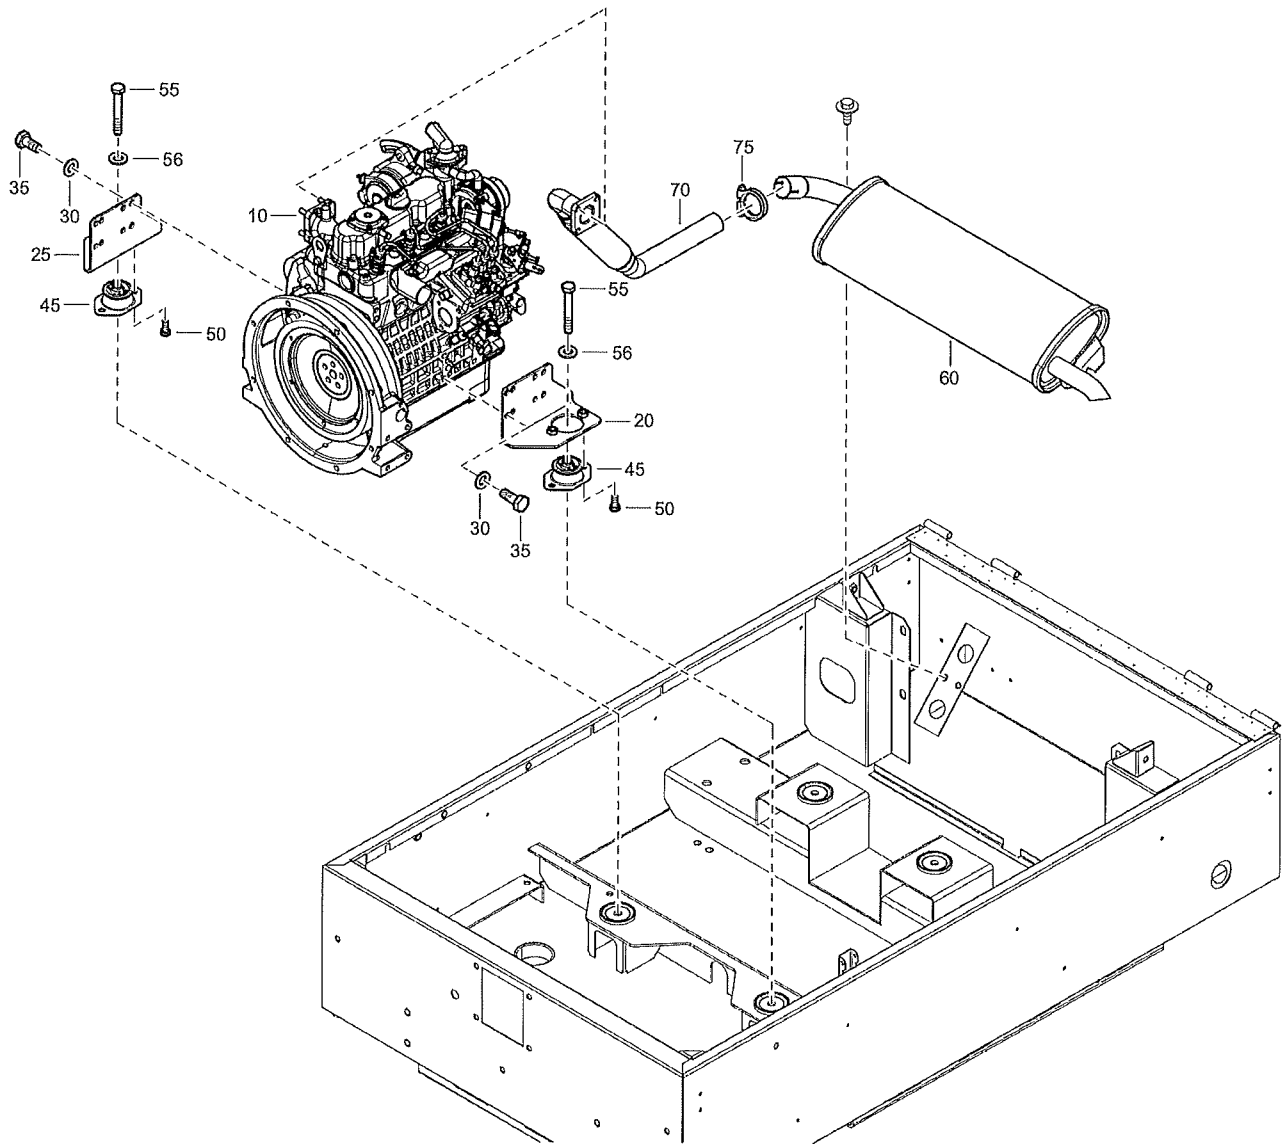

Engine 1611716631_04 Engine and accessories

CROWDER SUPPLY CO, INC., 8495 ROSLYN ST., COMMERCE CITY, CO 80022 * TOLL FREE: 888-883-5144 * WWW.CROWDERSUPPLY.COM

Refer to Parts Online for the most up to date information. The printed information might be outdated.

Fri Oct 09 20:49:15 UTC 2020

Item	Part No.	Name	Qty	L
10	1638128600	Engine	1	
20	1638141500	Support	1	
25	1638141400	Support	1	
30	0301234400	Plain washer	8	
35	0147195945	Hexagon head screw	8	
45	1604186600	Pad anti vibration	2	
50	0147195874	Hexagonal head screw	4	
55	0147137103	Hexagon bolt	2	
56	0301234400	Plain washer	2	
60	1638137702	Muffler	1	
70	1638284600	Pipe	1	
75	0346300115	Clamp	1	

CROWDER SUPPLY CO, INC., 8495 ROSLYN ST., COMMERCE CITY, CO 80022 * TOLL FREE: 888-883-5144 * WWW.CROWDERSUPPLY.COM

Refer to Parts Online for the most up to date information. The printed information might be outdated.

Fri Oct 09 20:49:15 UTC 2020