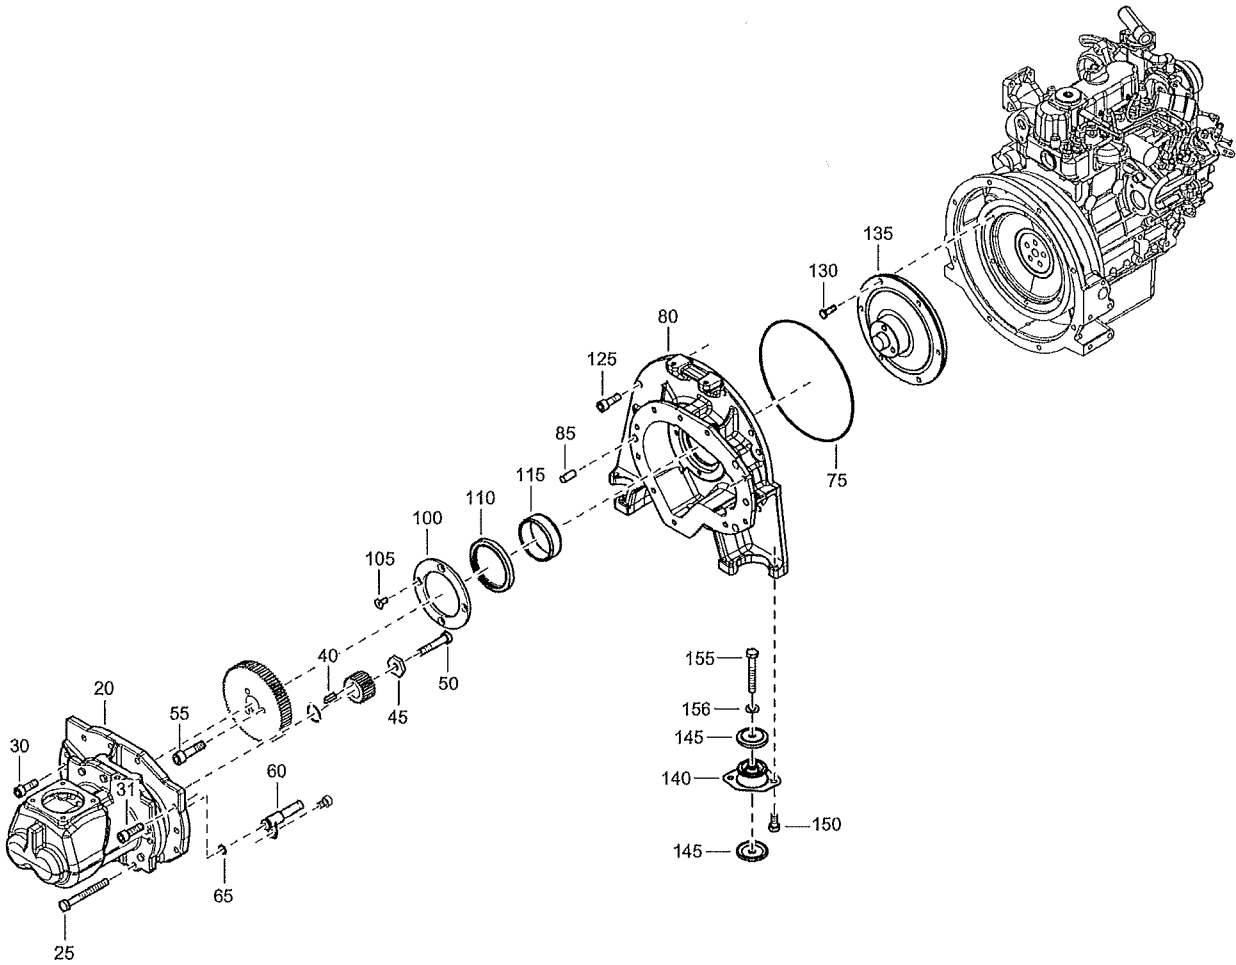

Mechanical 1611715931_08 Compressor drive

CROWDER SUPPLY CO, INC., 8495 ROSLYN ST., COMMERCE CITY, CO 80022 * TOLL FREE: 888-883-5144 * WWW.CROWDERSUPPLY.COM

Refer to Parts Online for the most up to date information. The printed information might be outdated.

Fri Oct 09 20:49:07 UTC 2020

Item	Part No.	Name	Qty	L
20	1616774590	Service element	1	
25	0211137503	Screw	1	
30	0211136303	Hexagon socket screw	2	
31	0211136403	Hexagon socket screw	7	
40	1638122900	Key parallel	1	
45	1638122401	Plain washer	1	
50	0147136803	Hexagon head screw	1	
55	0211136500	Hexagon socket screw	3	
60	1638122801	Nozzle oil spray	1	
65	0663210784	O-ring	1	
75	0663211596	O-ring	1	
80	1638138601	Gearbox	1	
85	0101231135	Pin parallel	2	
90	0661102600	Seal washer	1	
95	0686371630	Plug	1	
100	1638122600	Ring clamp	1	
105	0216195738	Screw	4	
110	1638122700	Lip seal	1	
115	1638122201	Bushing	1	
125	0211220570	Hexagon screw	8	
130	0144324803	Screw	6	
135	1638137401	Shaft drive	1	
140	1202900601	Antivibration pad	2	
145	1202871900	Disk	4	
150	0147195874	Hexagonal head screw	4	
155	0147137103	Hexagon bolt	2	
156	0301234400	Plain washer	2	

Refer to Parts Online for the most up to date information. The printed information might be outdated.

Fri Oct 09 20:49:07 UTC 2020