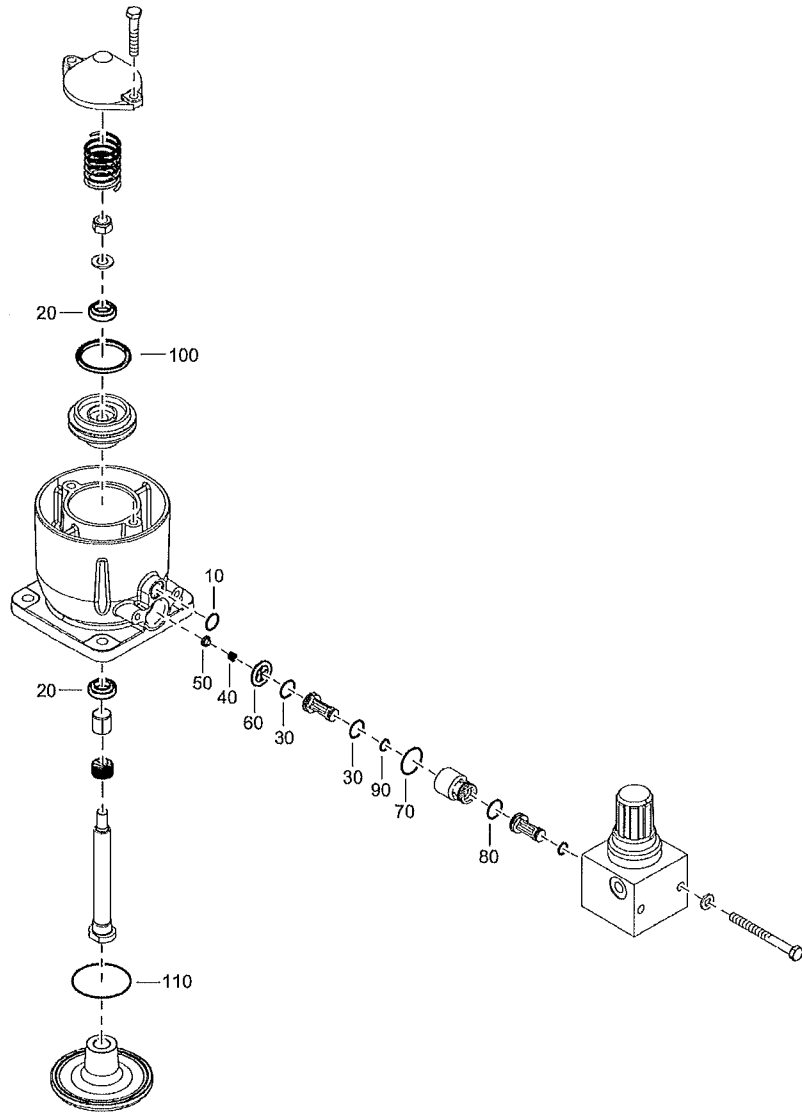

Service 2911000050_00 Service kit - Unloading valve

CROWDER SUPPLY CO, INC., 8495 ROSLYN ST., COMMERCE CITY, CO 80022 * TOLL FREE: 888-883-5144 * WWW.CROWDERSUPPLY.COM

Refer to Parts Online for the most up to date information. The printed information might be outdated.

Fri Oct 09 20:49:05 UTC 2020