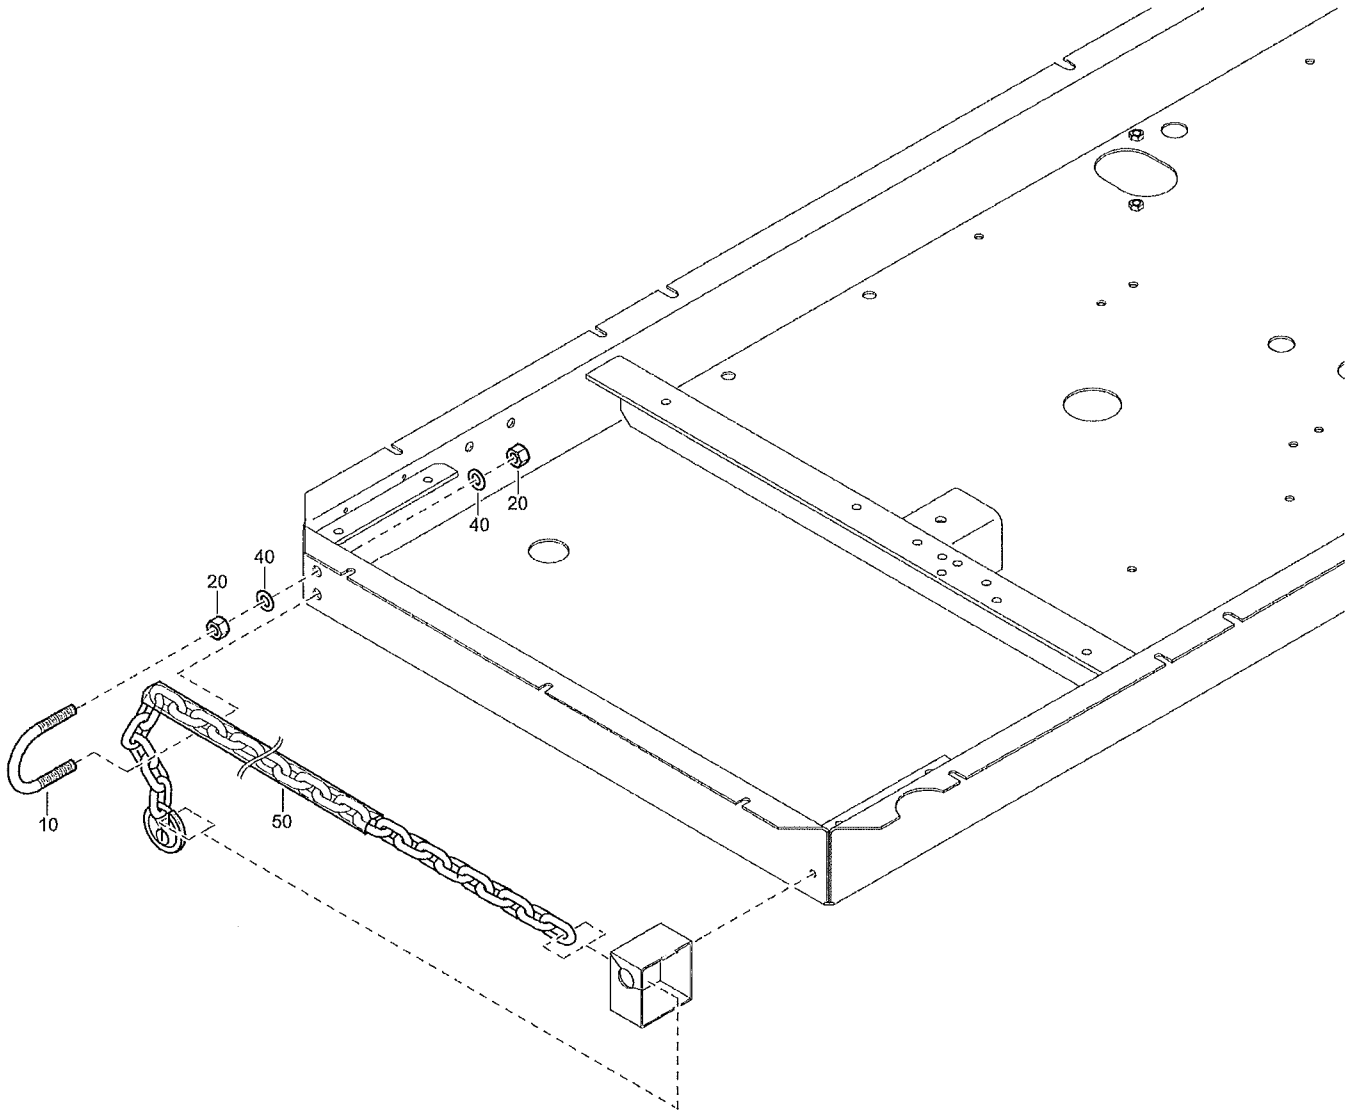

Options / accessories 1611731331_01 Anti theft device

CROWDER SUPPLY CO, INC., 8495 ROSLYN ST., COMMERCE CITY, CO 80022 * TOLL FREE: 888-883-5144 * WWW.CROWDERSUPPLY.COM

Refer to Parts Online for the most up to date information. The printed information might be outdated.

Fri Oct 09 20:49:30 UTC 2020