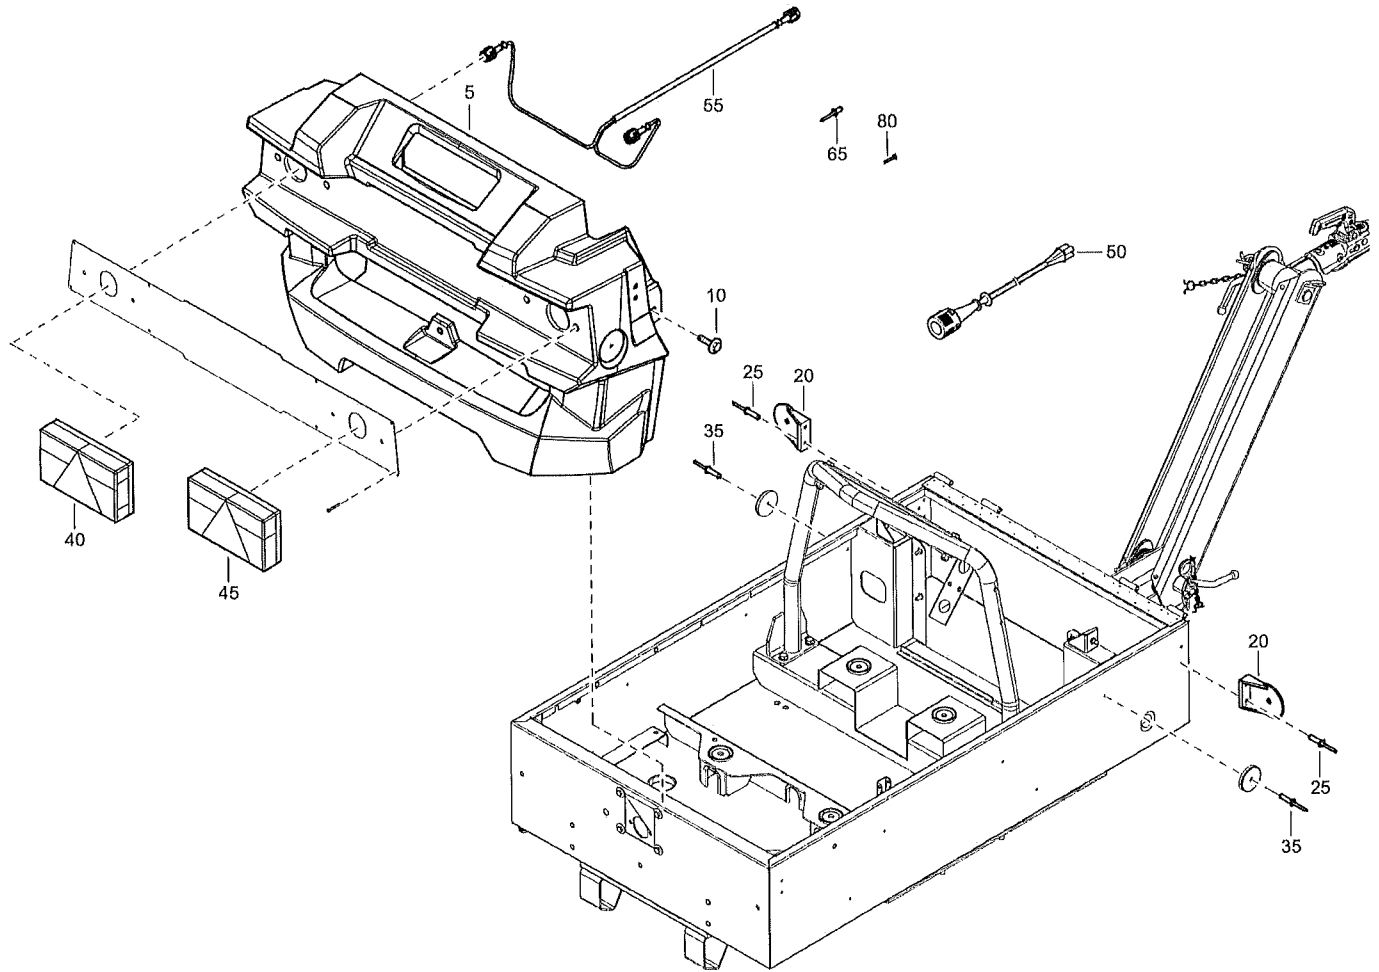

CROWDER SUPPLY CO, INC., 8495 ROSLYN ST., COMMERCE CITY, CO 80022 * TOLL FREE: 888-883-5144 * WWW.CROWDERSUPPLY.COM

Item	Part No.	Name	Qty	L
10	1638294900	Support	1	
20	1615957500	Spacer	2	
40	0301235800	Plain washer	4	

Refer to Parts Online for the most up to date information. The printed information might be outdated.

Fri Oct 09 20:49:23 UTC 2020

Options / accessories 1611720531_07 Road signal

CROWDER SUPPLY CO, INC., 8495 ROSLYN ST., COMMERCE CITY, CO 80022 * TOLL FREE: 888-883-5144 * WWW.CROWDERSUPPLY.COM

Refer to Parts Online for the most up to date information. The printed information might be outdated.

Fri Oct 09 20:49:23 UTC 2020